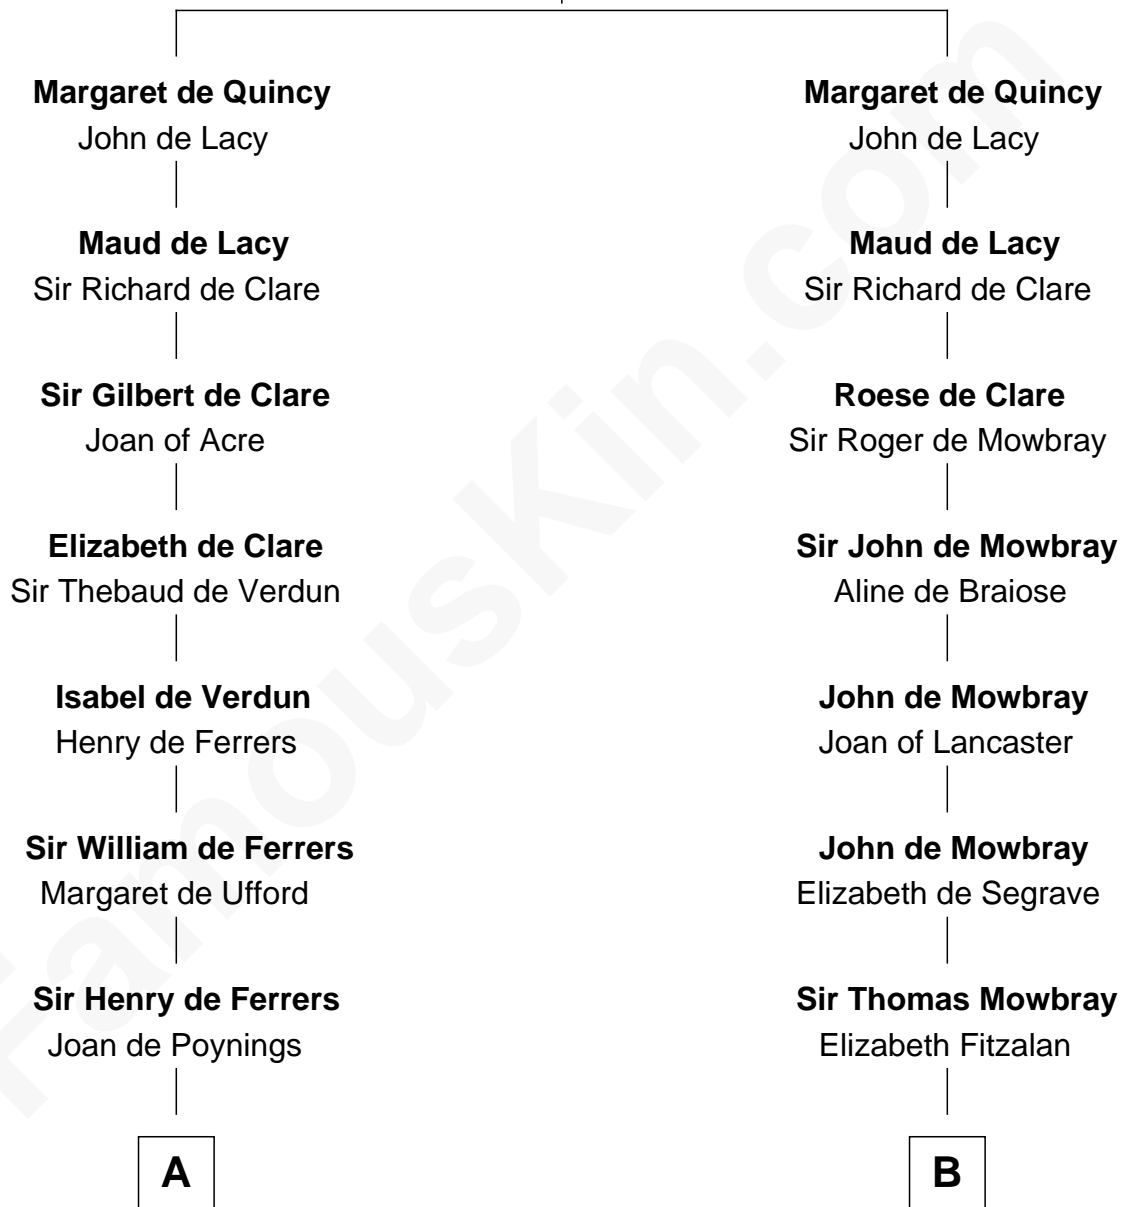

FamousKin.com

Relationship Chart of

Hetty Green

"The Witch of Wall Street"

19th cousin 2 times removed of

Thomas Jefferson

3rd U.S. President and Signer of the Declaration of Independence

Sir Robert II de Quincy
Hawise of Chester

Edward Mott Robinson

Hetty Green

"The Witch of Wall Street"

D

Isham Randolph

Jane Rogers

Jane Randolph

Peter Jefferson