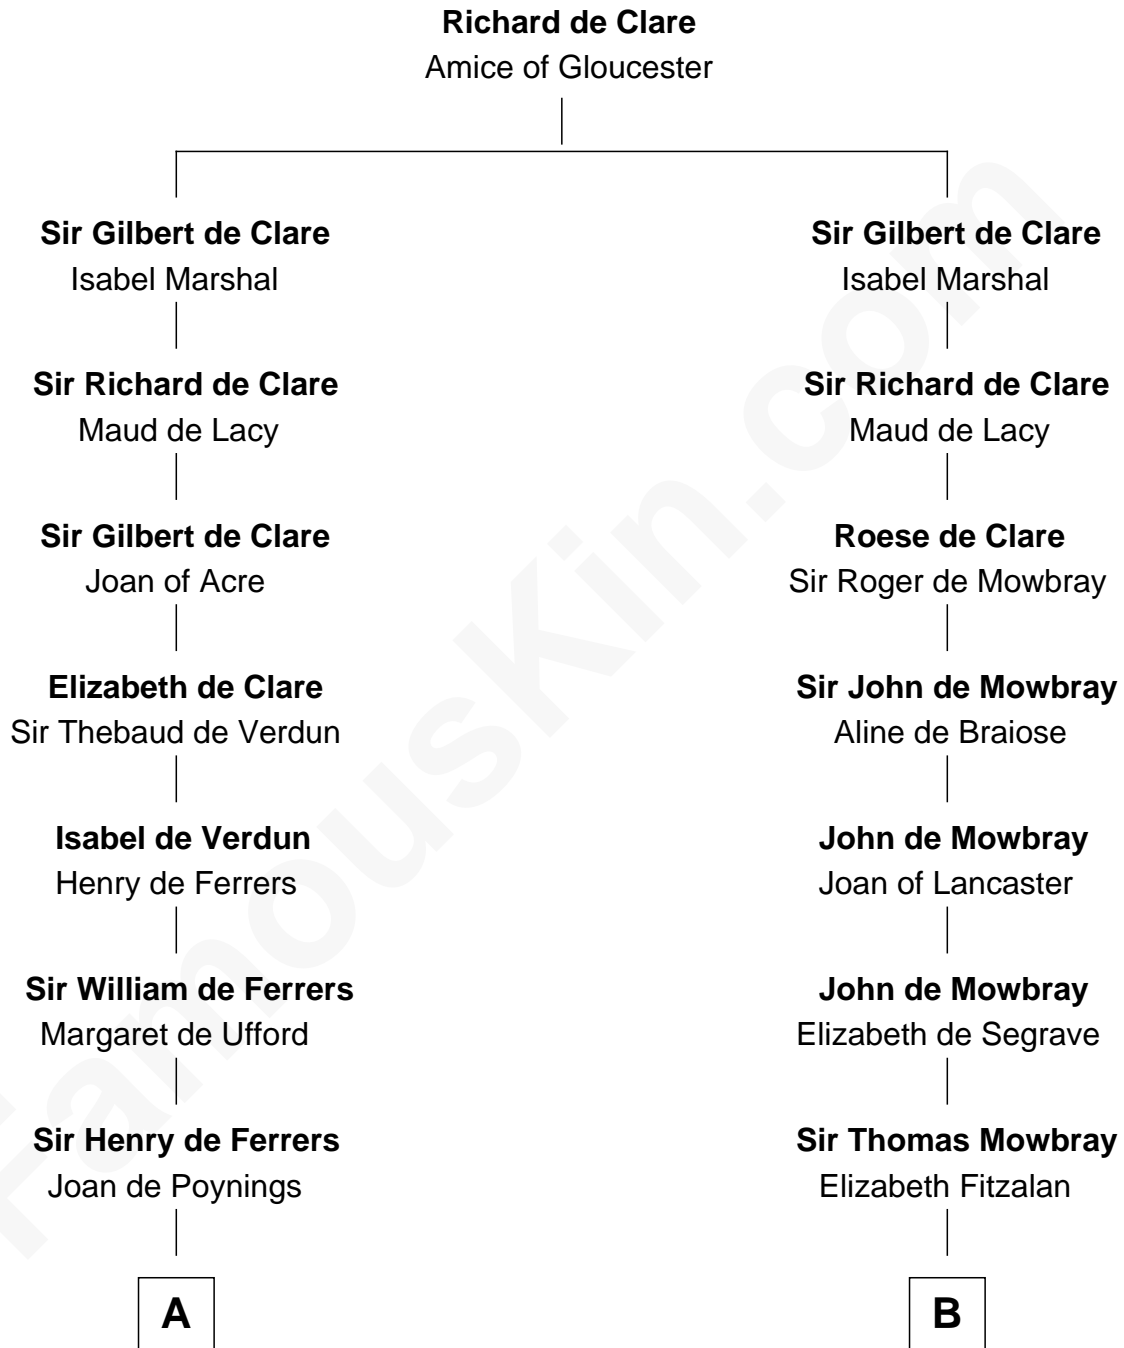

FamousKin.com

Relationship Chart of

Hetty Green

"The Witch of Wall Street"

19th cousin 2 times removed of

Thomas Jefferson

3rd U.S. President and Signer of the Declaration of Independence

C

Thomas Hicks
Judith Akin

Sarah Hicks
Gideon Howland

Gideon Howland
Mehitable Howland

Abby Slocum Howland
Edward Mott Robinson

Hetty Green
"The Witch of Wall Street"

D

Isham Randolph
Jane Rogers

Jane Randolph
Peter Jefferson

Thomas Jefferson
3rd U.S. President