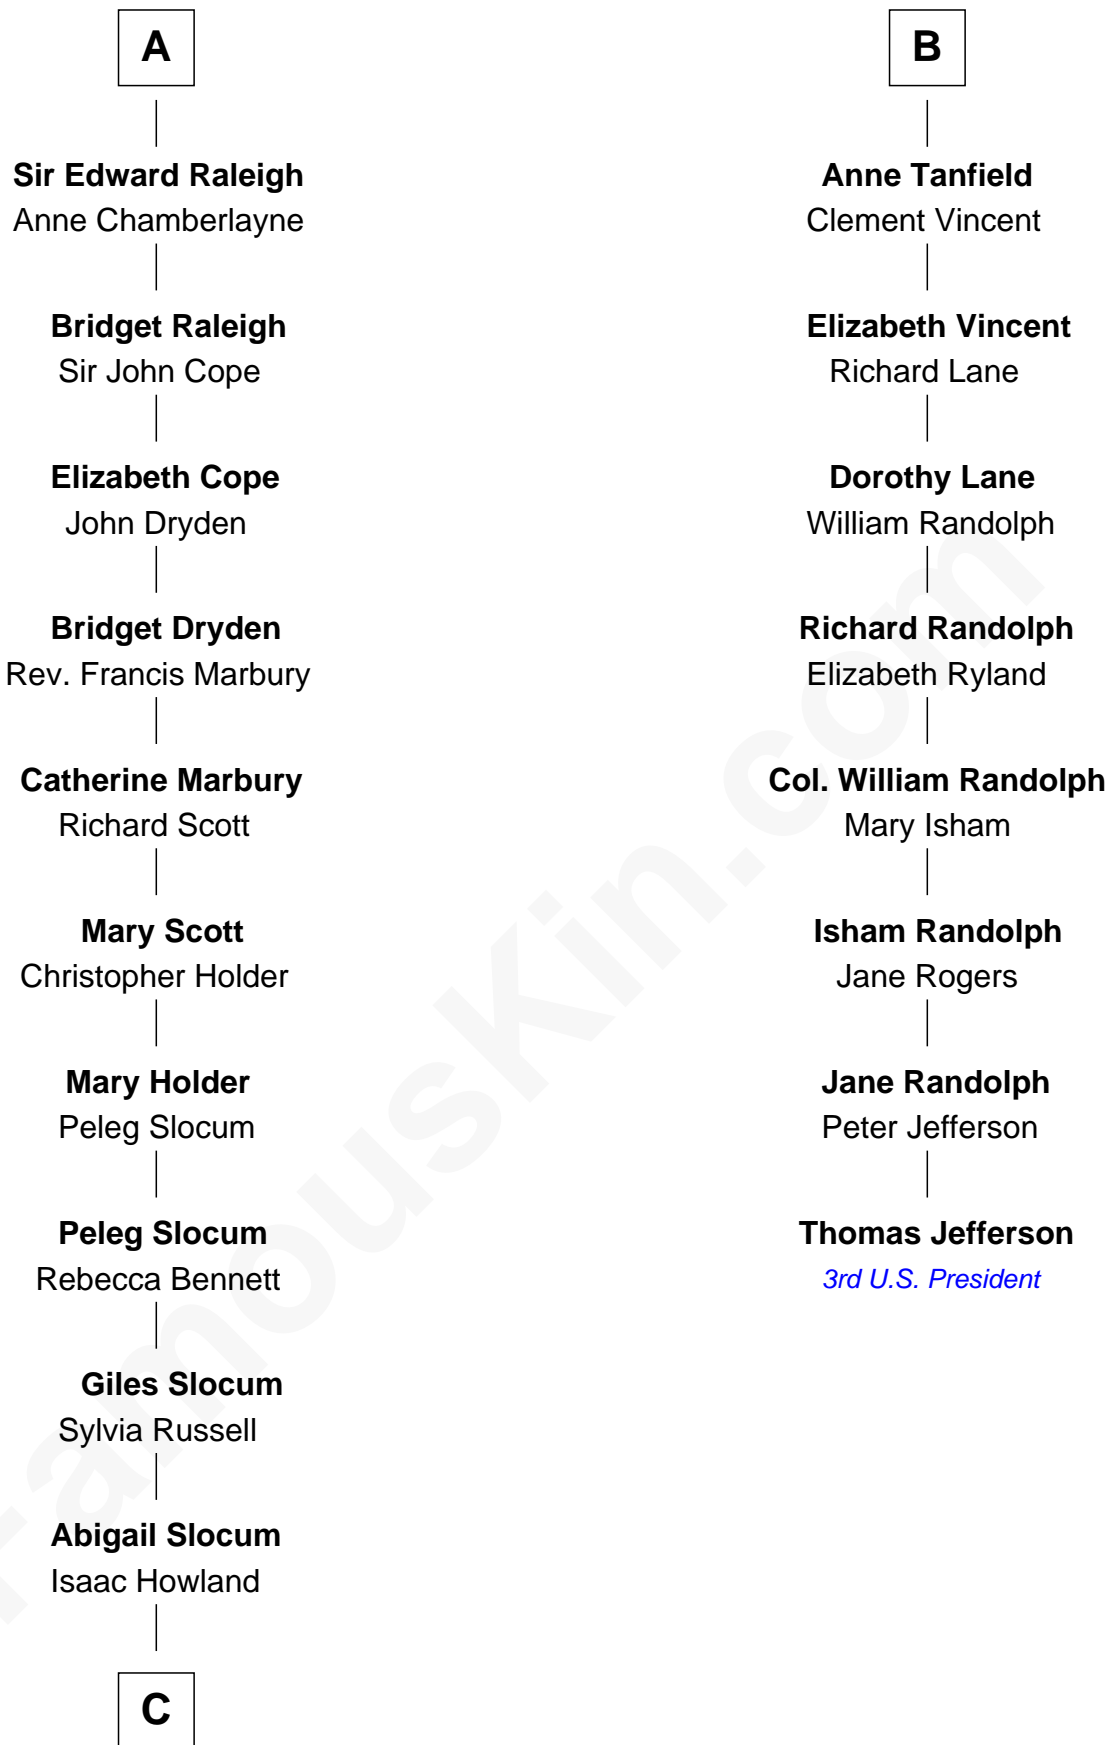

FamousKin.com

Relationship Chart of

Hetty Green

"The Witch of Wall Street"

14th cousin 5 times removed of

Thomas Jefferson

3rd U.S. President and Signer of the Declaration of Independence

Sir Hugh I de Audley

Iseult de Mortimer

C

—
Mehitable Howland

Gideon Howland

—
Abby Slocum Howland

Edward Mott Robinson

—
Hetty Green

"The Witch of Wall Street"