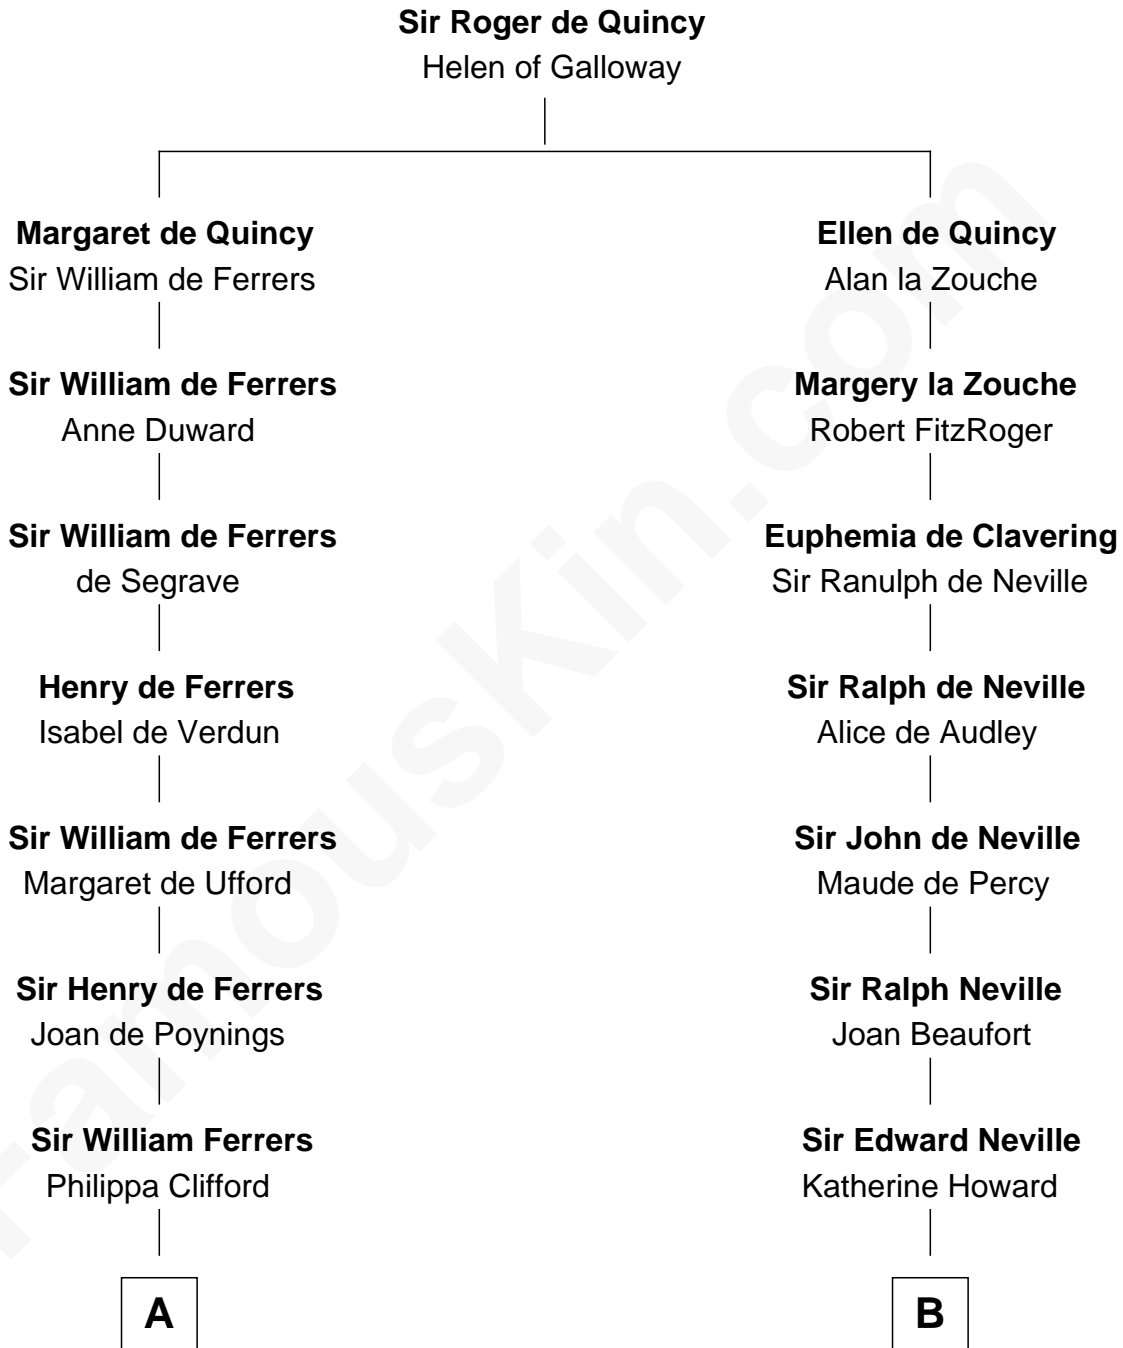

FamousKin.com

Relationship Chart of

Hetty Green

"The Witch of Wall Street"

17th cousin 3 times removed of

Thomas Jefferson

3rd U.S. President and Signer of the Declaration of Independence

C

—
Sarah Hicks

Gideon Howland

—
Gideon Howland

Mehitable Howland

—
Abby Slocum Howland

Edward Mott Robinson

—
Hetty Green

"The Witch of Wall Street"