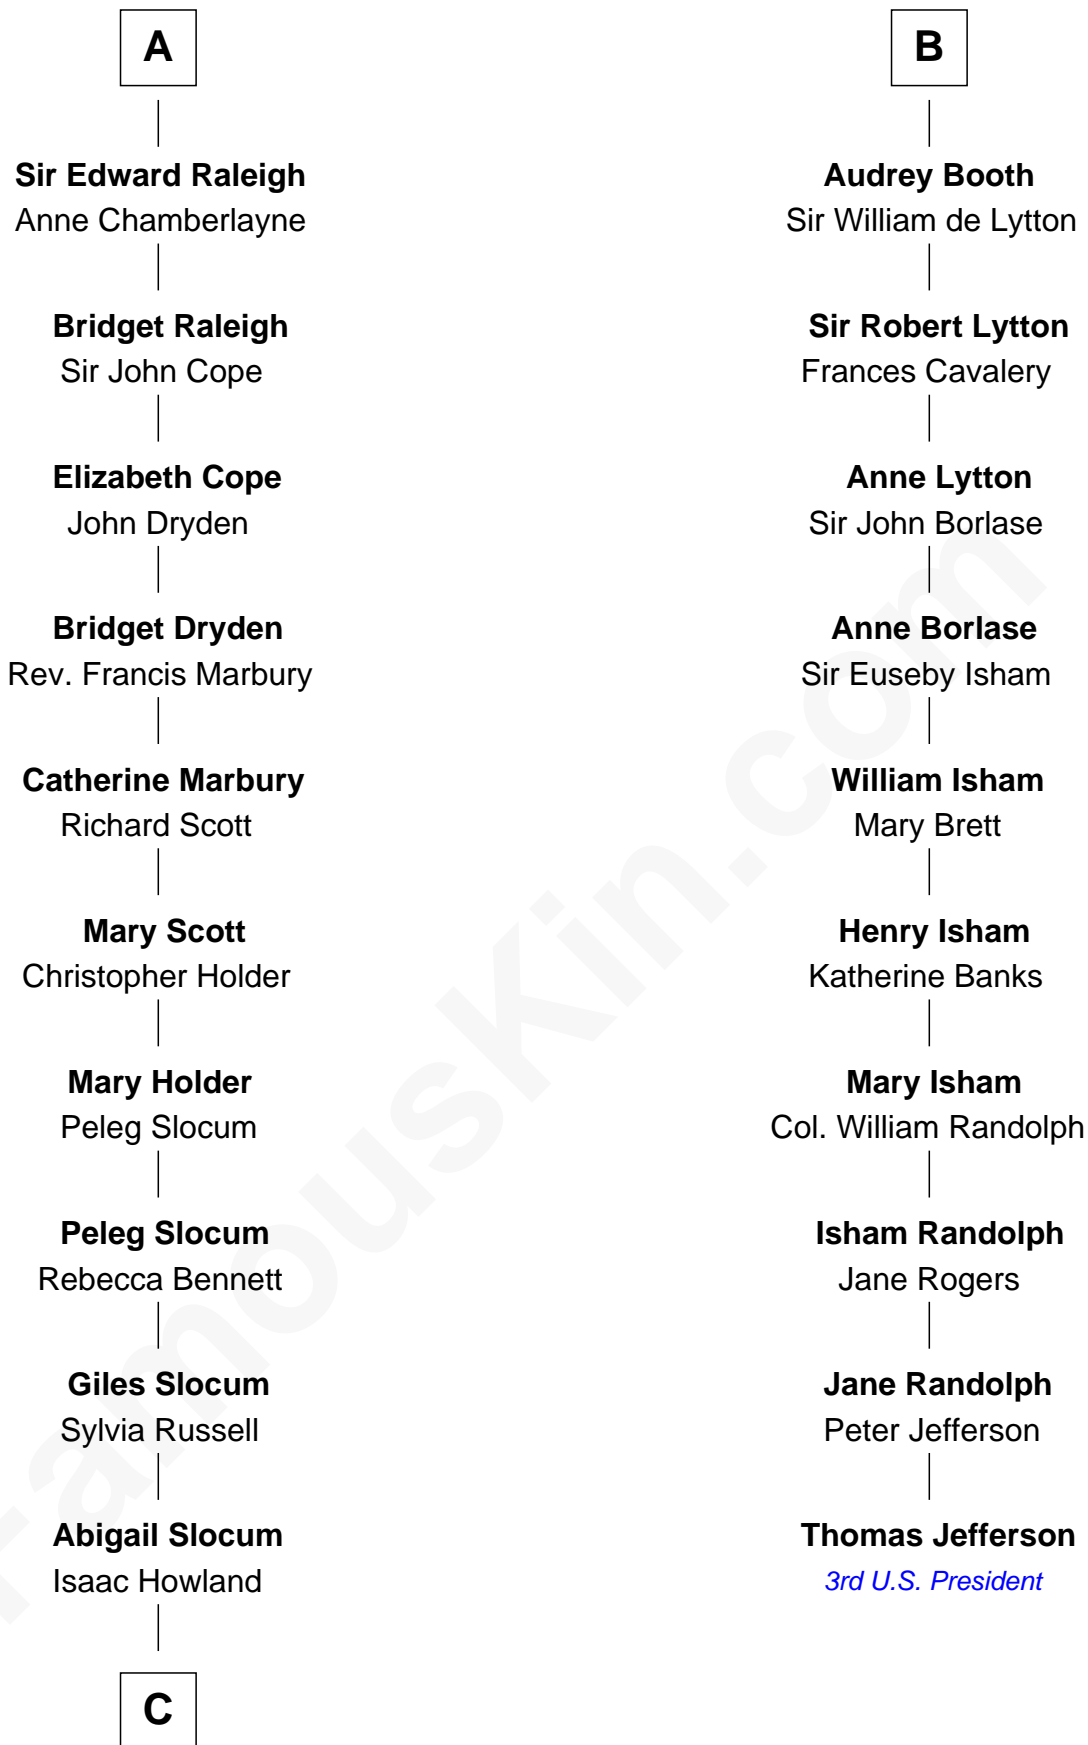

### Hetty Green

*"The Witch of Wall Street"*

16th cousin 3 times removed of

**Edward Despencer**  
Elizabeth Burghersh

**Margaret Despencer**  
Robert de Ferrers

**Phillippa Ferrers**  
Sir Thomas Greene

**Elizabeth Greene**  
William Raleigh

**Sir Edward Raleigh**  
Margaret Verney

**A**

**Sir Philip le Despencer**  
Margaret de Goushill

**Sir Philip le Despencer**  
Joan de Cobham

**Sir Philip le Despencer**  
Elizabeth - - - - -

**Sir Philip le Despencer**  
Elizabeth de Tibetot

**Margery Despencer**  
Sir Roger Wentworth

**Margaret Wentworth**  
Sir William Hopton

**Margaret Hopton**  
Sir Philip Booth

**B**

**C**

—  
**Mehitable Howland**

Gideon Howland

—  
**Abby Slocum Howland**

Edward Mott Robinson