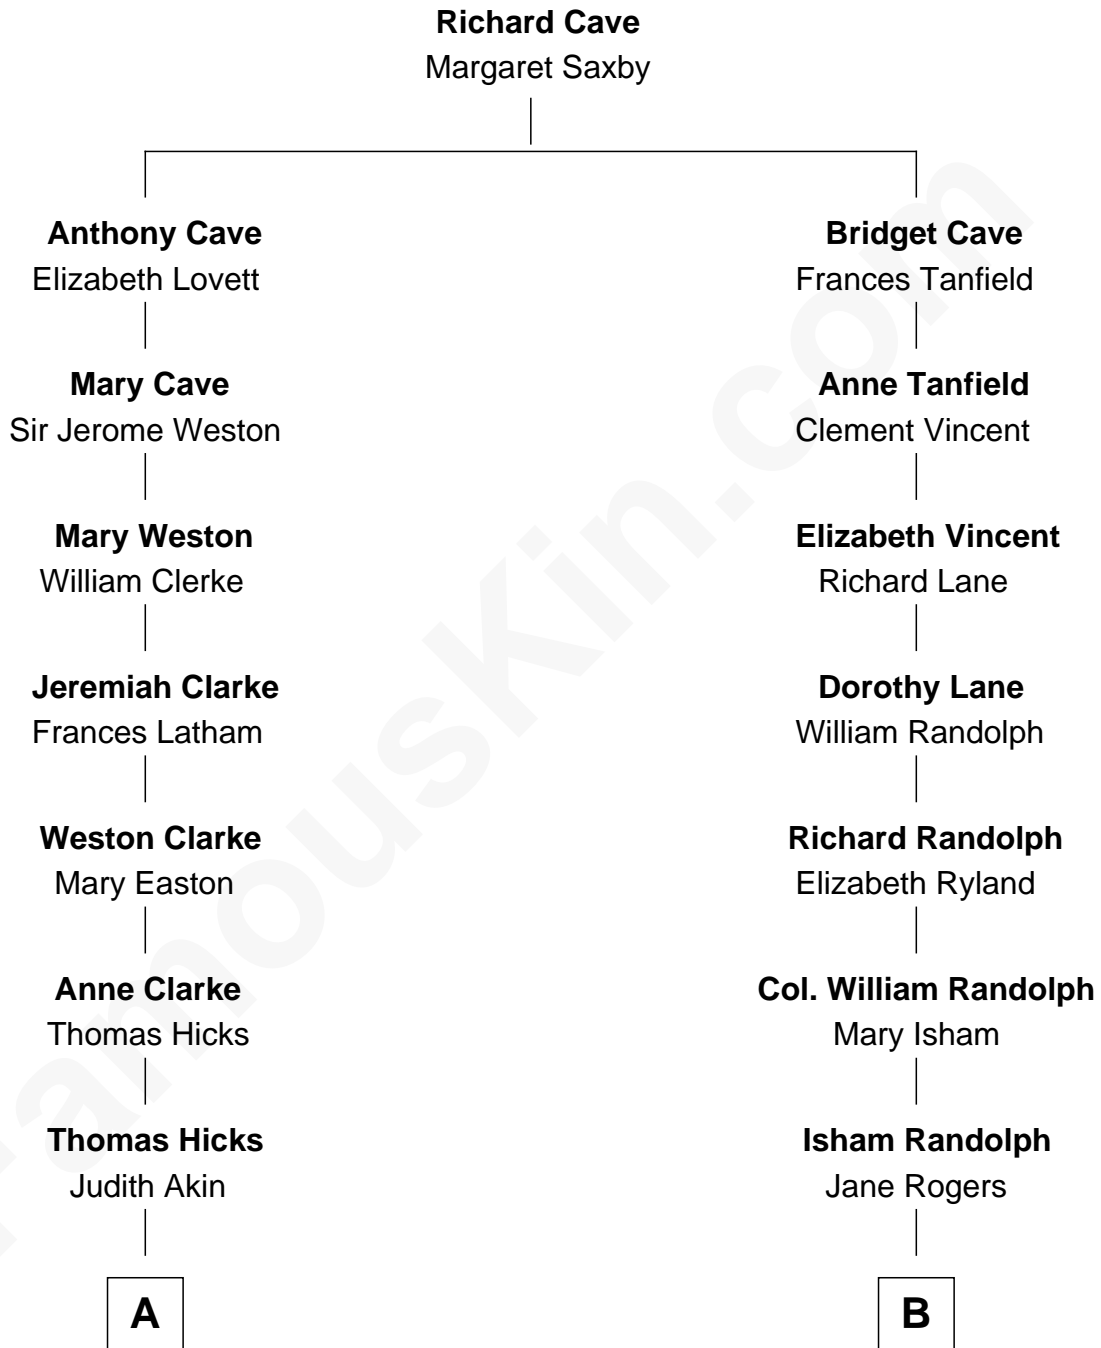

FamousKin.com

Relationship Chart of

Hetty Green

"The Witch of Wall Street"

8th cousin 2 times removed of

Thomas Jefferson

3rd U.S. President and Signer of the Declaration of Independence

FamousKin.com