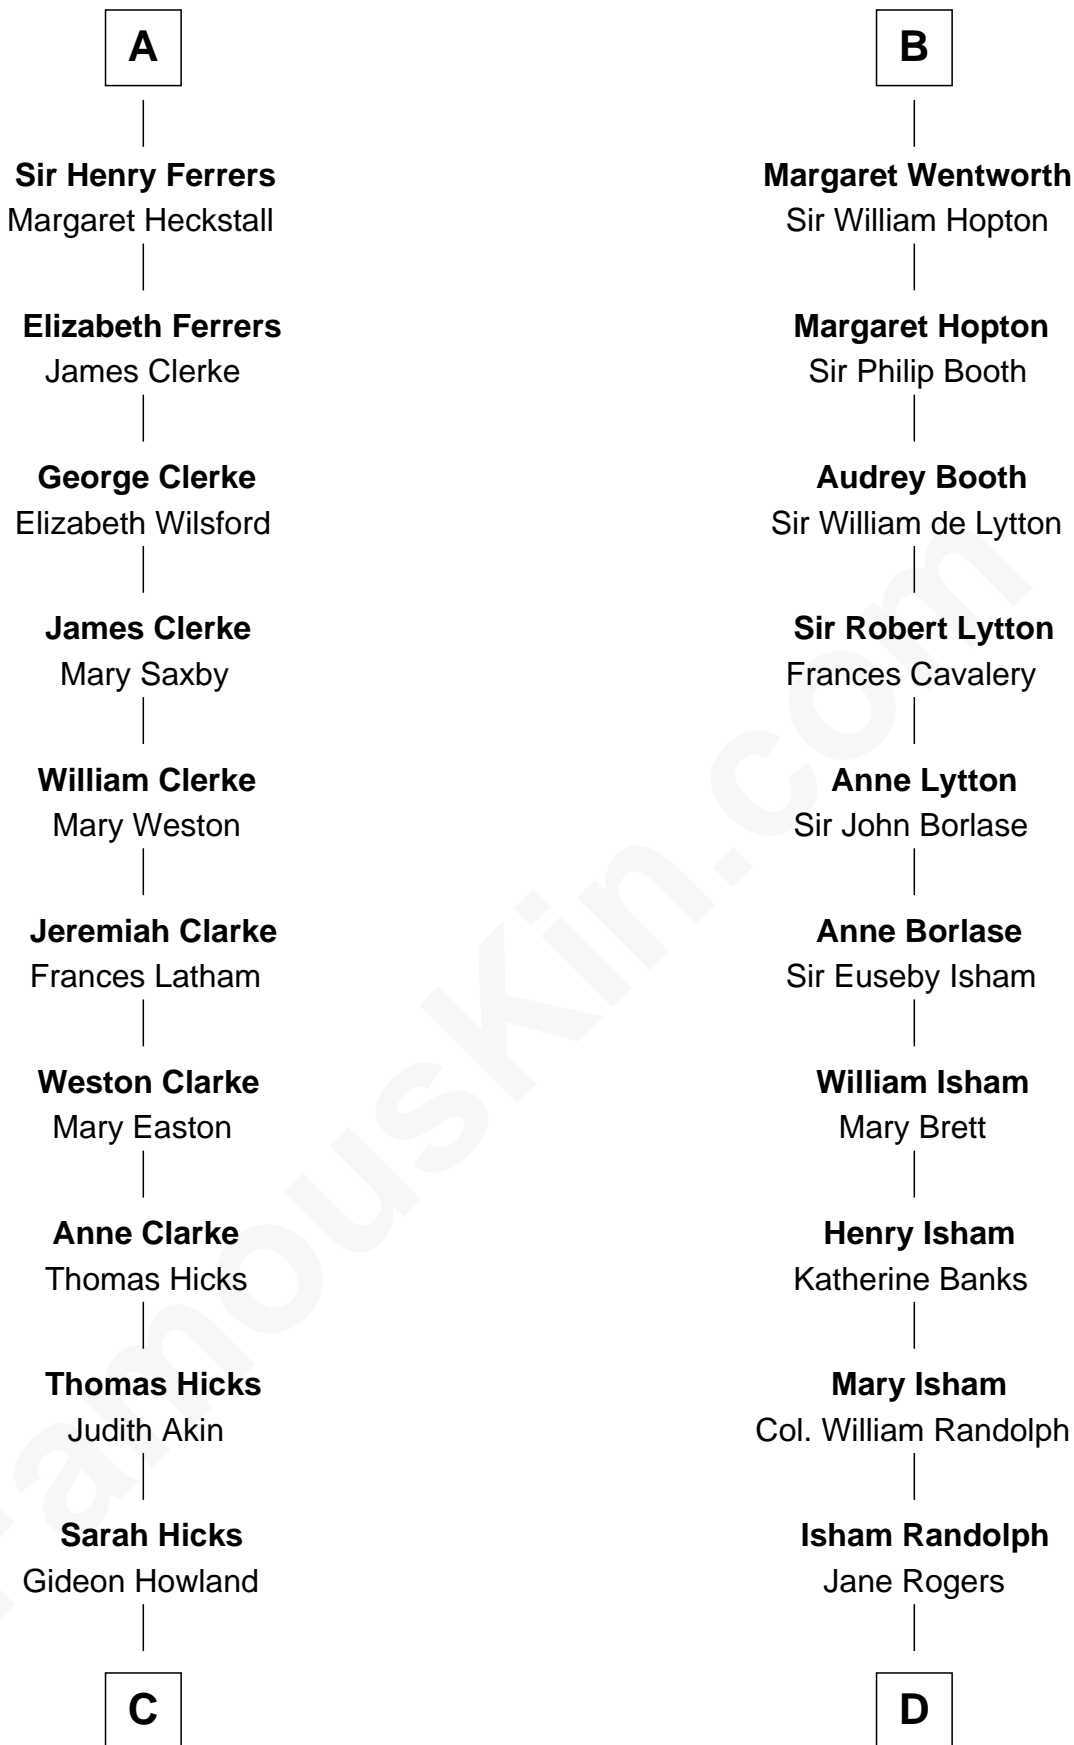

FamousKin.com

Relationship Chart of

Hetty Green

"The Witch of Wall Street"

18th cousin 1 time removed of

Thomas Jefferson

3rd U.S. President and Signer of the Declaration of Independence

C

Gideon Howland
Mehitable Howland

Abby Slocum Howland
Edward Mott Robinson

Hetty Green
"The Witch of Wall Street"

D

Jane Randolph
Peter Jefferson

Thomas Jefferson
3rd U.S. President

FamousKin.com