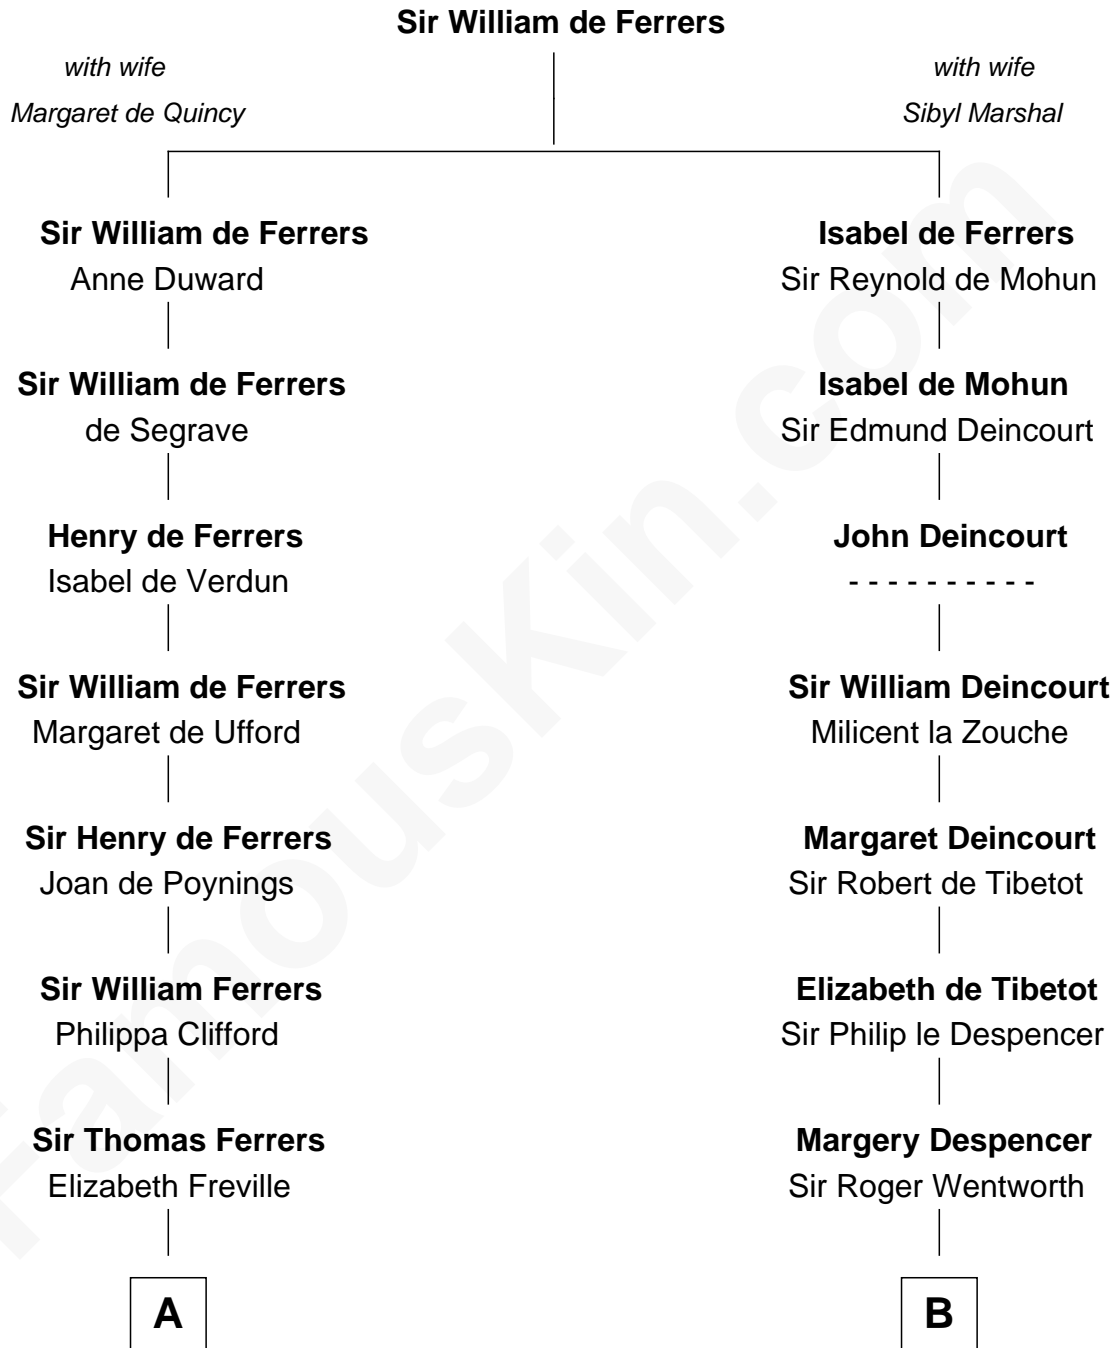

FamousKin.com

Relationship Chart of

Hetty Green

"The Witch of Wall Street"

18th cousin 1 time removed of

Thomas Jefferson

3rd U.S. President and Signer of the Declaration of Independence

C

Gideon Howland
Mehitable Howland

Abby Slocum Howland
Edward Mott Robinson

Hetty Green
"The Witch of Wall Street"

D

Jane Randolph
Peter Jefferson

Thomas Jefferson
3rd U.S. President

FamousKin.com