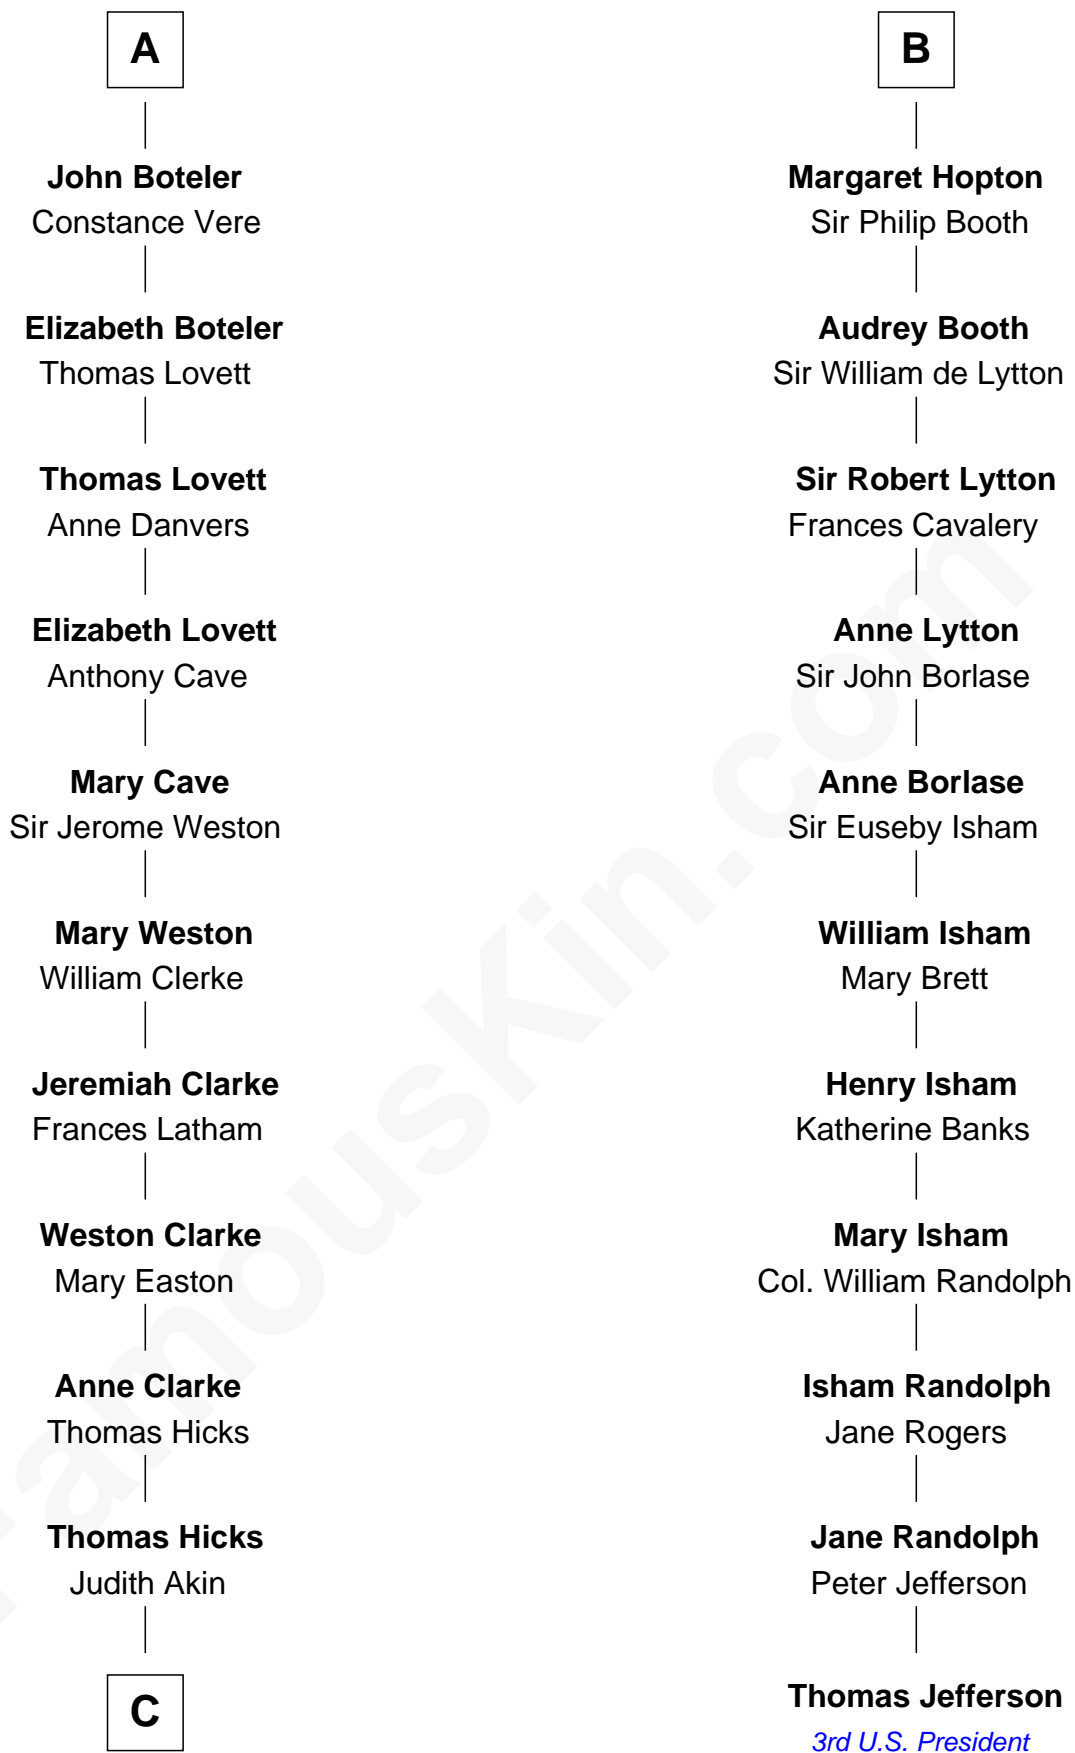

FamousKin.com

Relationship Chart of

Hetty Green

"The Witch of Wall Street"

17th cousin 3 times removed of

Thomas Jefferson

3rd U.S. President and Signer of the Declaration of Independence

Sir William de Cantilupe

Eve de Braiose

Joan de Cantilupe
Sir Henry de Hastings

Sir John de Hastings
Isabel de Valence

Elizabeth de Hastings
Sir Roger de Grey

Sir Reynold de Grey
Eleanor le Strange

Ida Grey
John Cokayne

Elizabeth Cokayne
Sir Philip le Boteler

Philip Boteler
Isabel Willoughby

A

Milicent de Cantilupe
Eudo la Zouche

Sir William la Zouche
Maud Lovel

Milicent la Zouche
Sir William Deincourt

Margaret Deincourt
Sir Robert de Tibetot

Elizabeth de Tibetot
Sir Philip le Despencer

Margery Despencer
Sir Roger Wentworth

Margaret Wentworth
Sir William Hopton

B

C

—
Sarah Hicks

Gideon Howland

—
Gideon Howland

Mehitable Howland