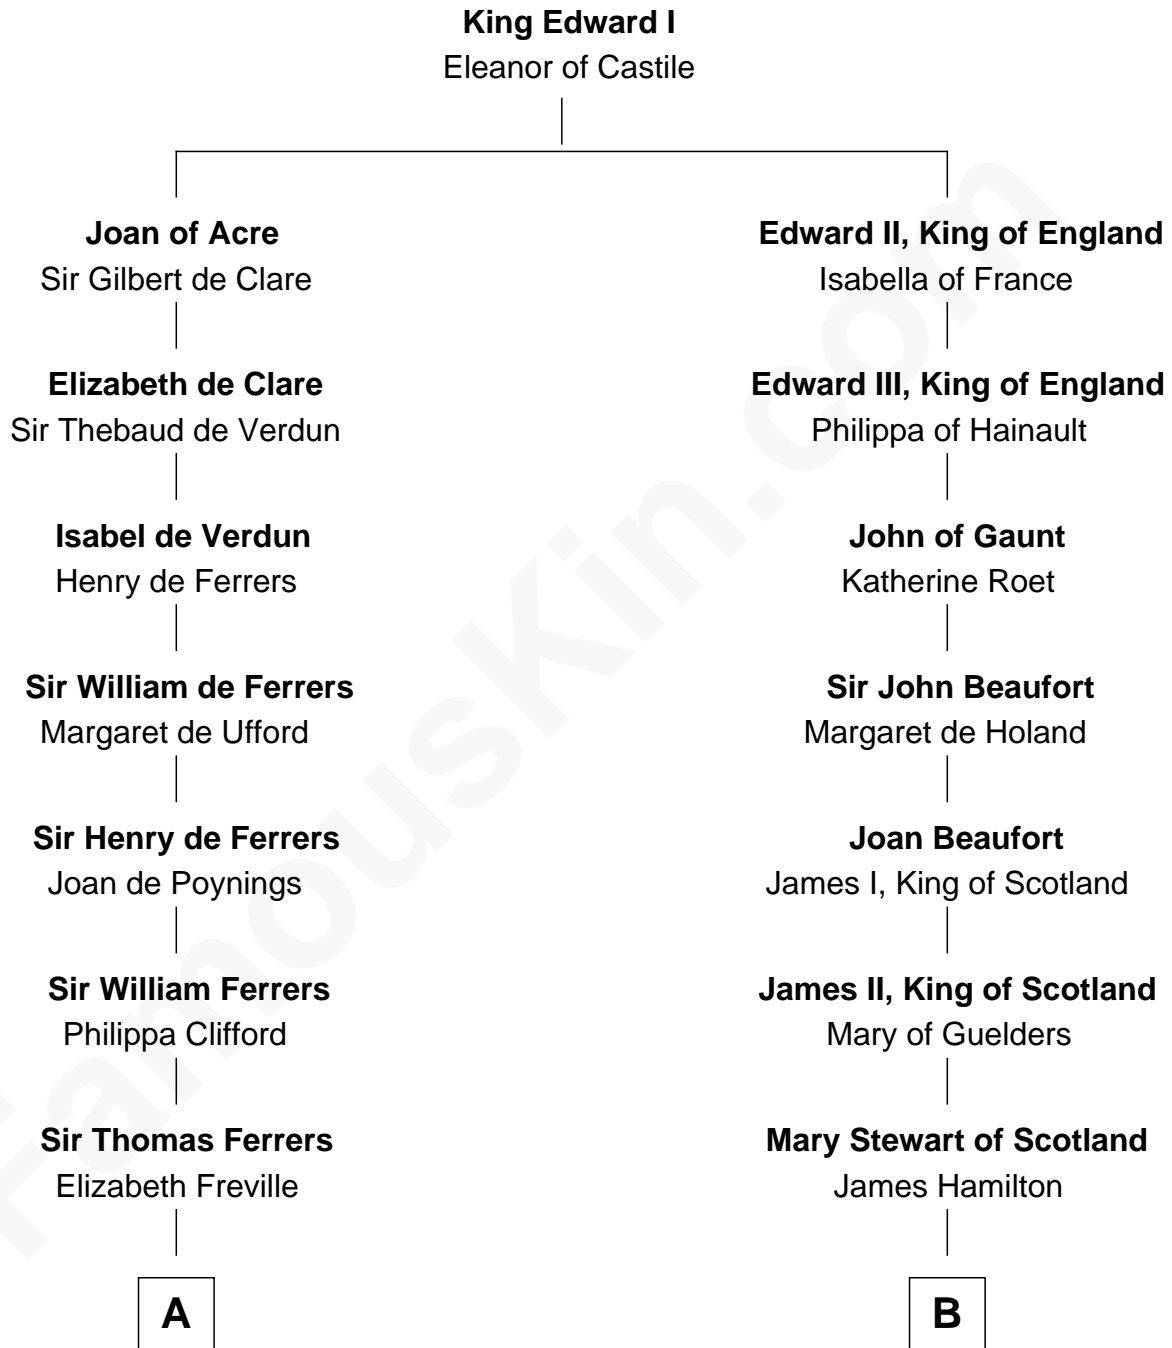

FamousKin.com

Relationship Chart of

Hetty Green

"The Witch of Wall Street"

17th cousin 2 times removed of

Alexander Hamilton

1st U.S. Secretary of the Treasury

C

—
Gideon Howland
Mehitable Howland

—
Abby Slocum Howland
Edward Mott Robinson

—
Hetty Green
"The Witch of Wall Street"

FamousKin.com