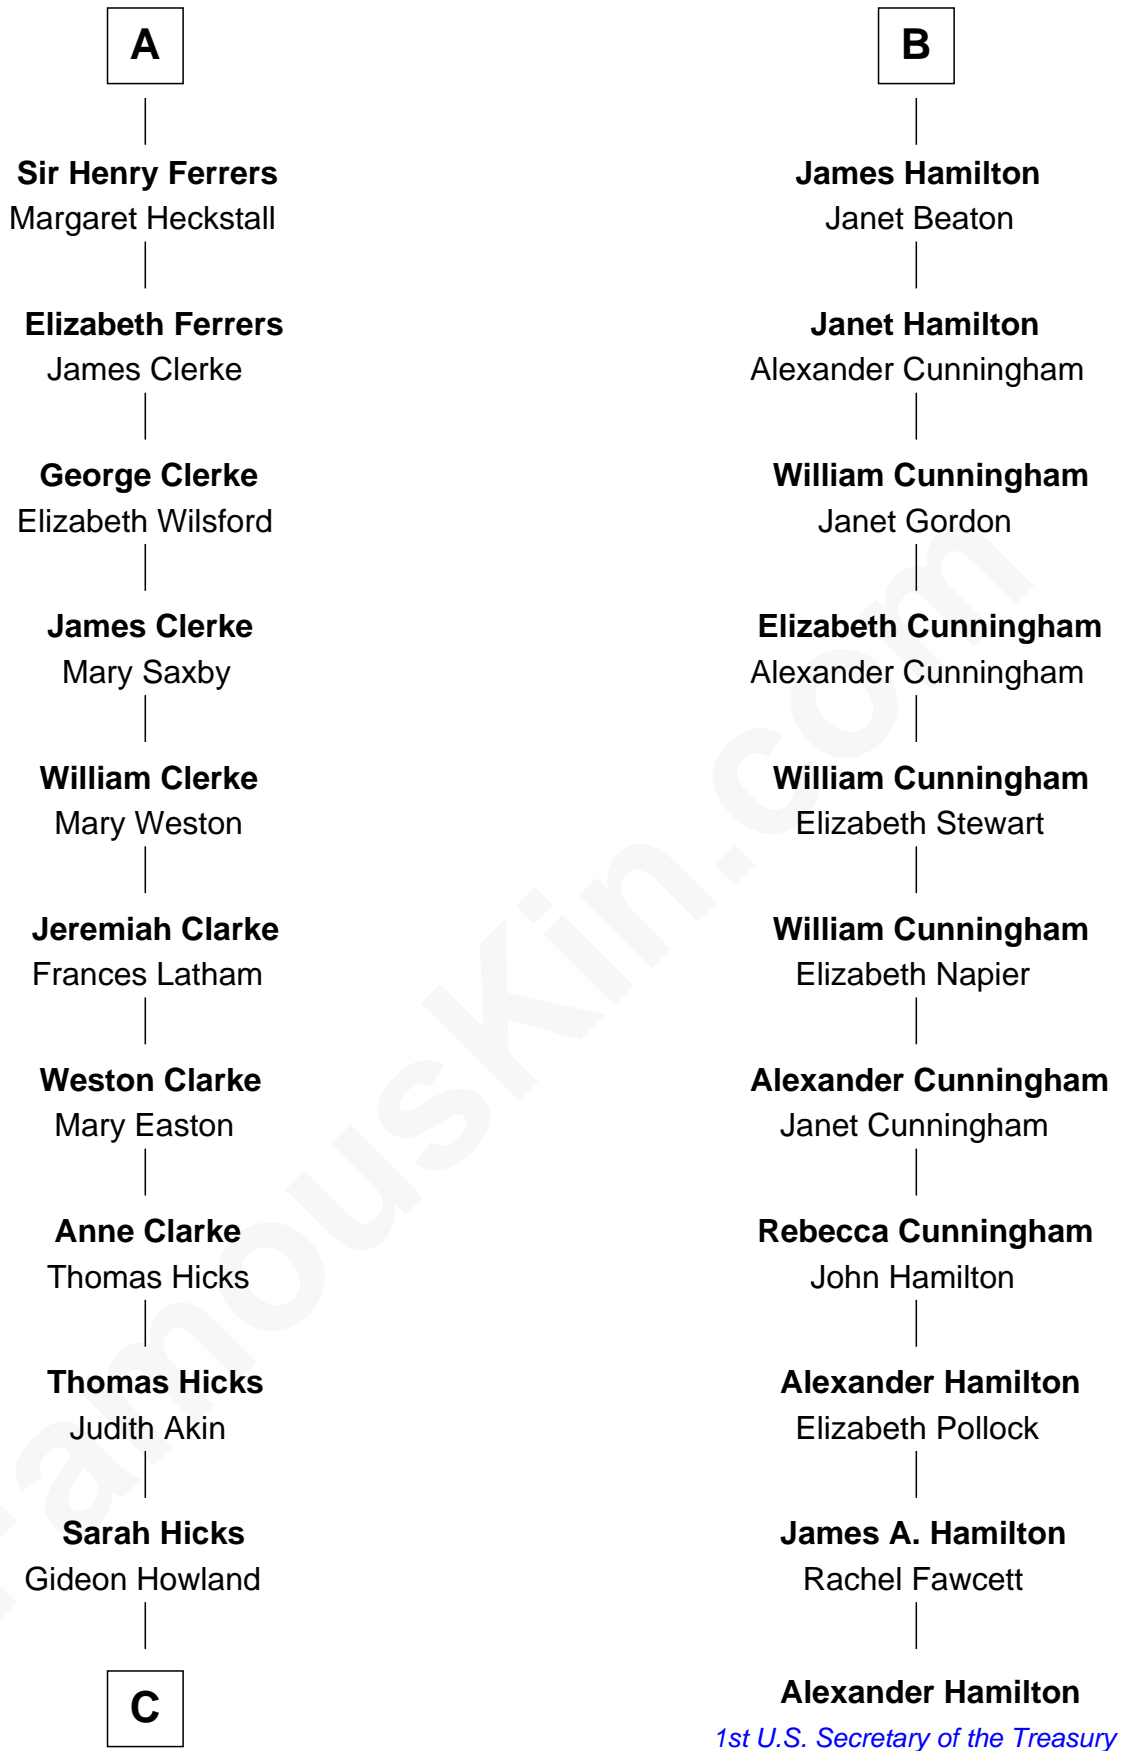

FamousKin.com

Relationship Chart of

Hetty Green

"The Witch of Wall Street"

17th cousin 2 times removed of

Alexander Hamilton

1st U.S. Secretary of the Treasury

C

—
Gideon Howland
Mehitable Howland

—
Abby Slocum Howland
Edward Mott Robinson

—
Hetty Green
"The Witch of Wall Street"

FamousKin.com