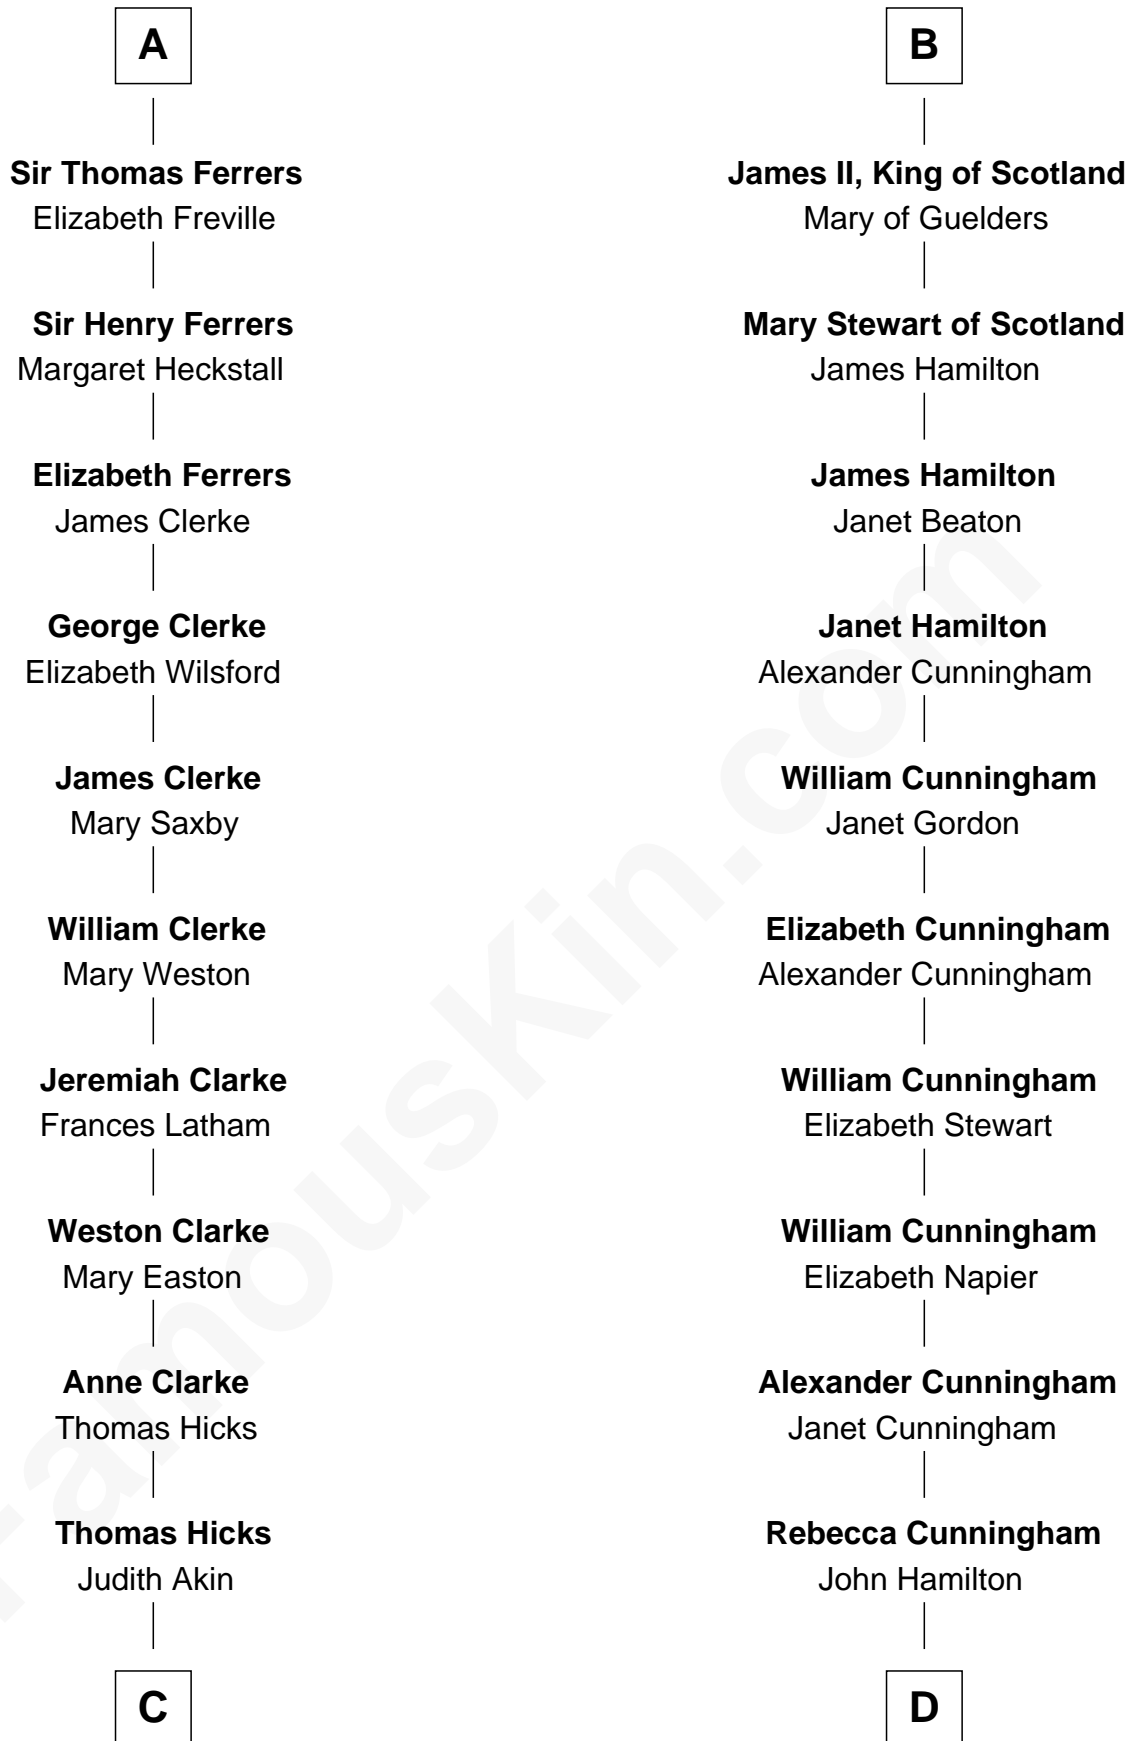

## Relationship Chart of

### Hetty Green

*"The Witch of Wall Street"*

19th cousin 1 time removed of

**Alexander Hamilton**

*1st U.S. Secretary of the Treasury*

**C**

**Sarah Hicks**  
Gideon Howland

**Gideon Howland**  
Mehitable Howland

**Abby Slocum Howland**  
Edward Mott Robinson

**Hetty Green**  
*"The Witch of Wall Street"*

**D**

**Alexander Hamilton**  
Elizabeth Pollock

**James A. Hamilton**  
Rachel Fawcett

**Alexander Hamilton**  
*1st U.S. Secretary of the Treasury*