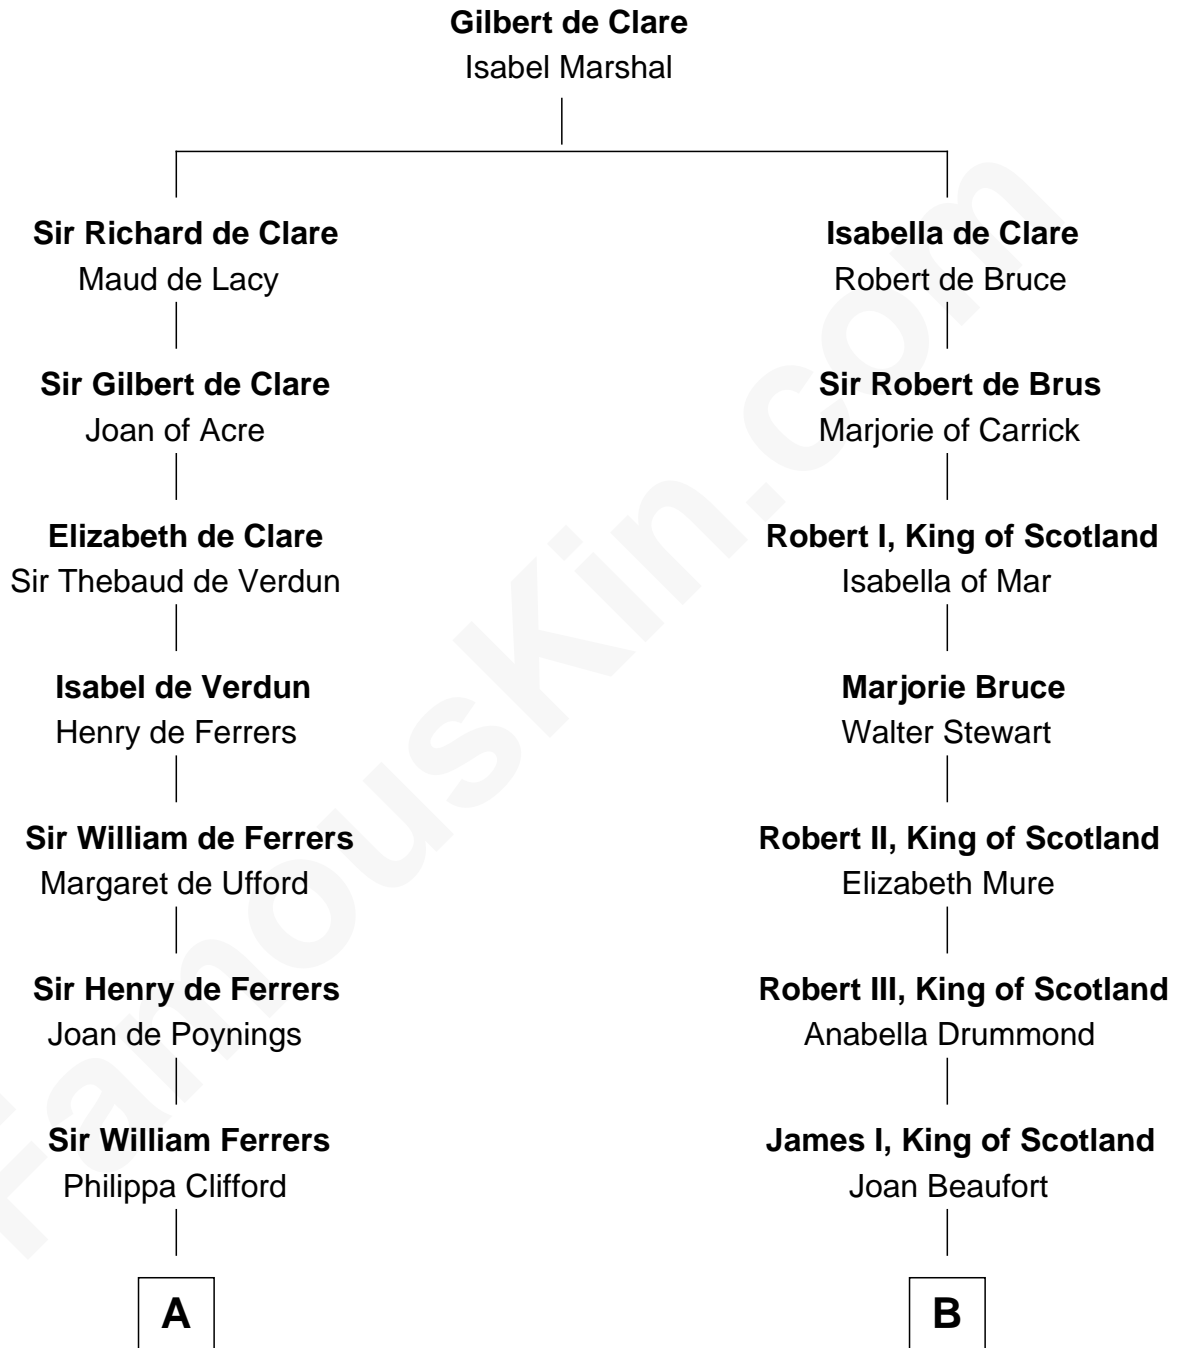

## Relationship Chart of

### Hetty Green

*"The Witch of Wall Street"*

19th cousin 1 time removed of

**Alexander Hamilton**

*1st U.S. Secretary of the Treasury*

**C**

**Sarah Hicks**  
Gideon Howland

**Gideon Howland**  
Mehitable Howland

**Abby Slocum Howland**  
Edward Mott Robinson

**Hetty Green**  
*"The Witch of Wall Street"*

**D**

**Alexander Hamilton**  
Elizabeth Pollock

**James A. Hamilton**  
Rachel Fawcett

**Alexander Hamilton**  
*1st U.S. Secretary of the Treasury*