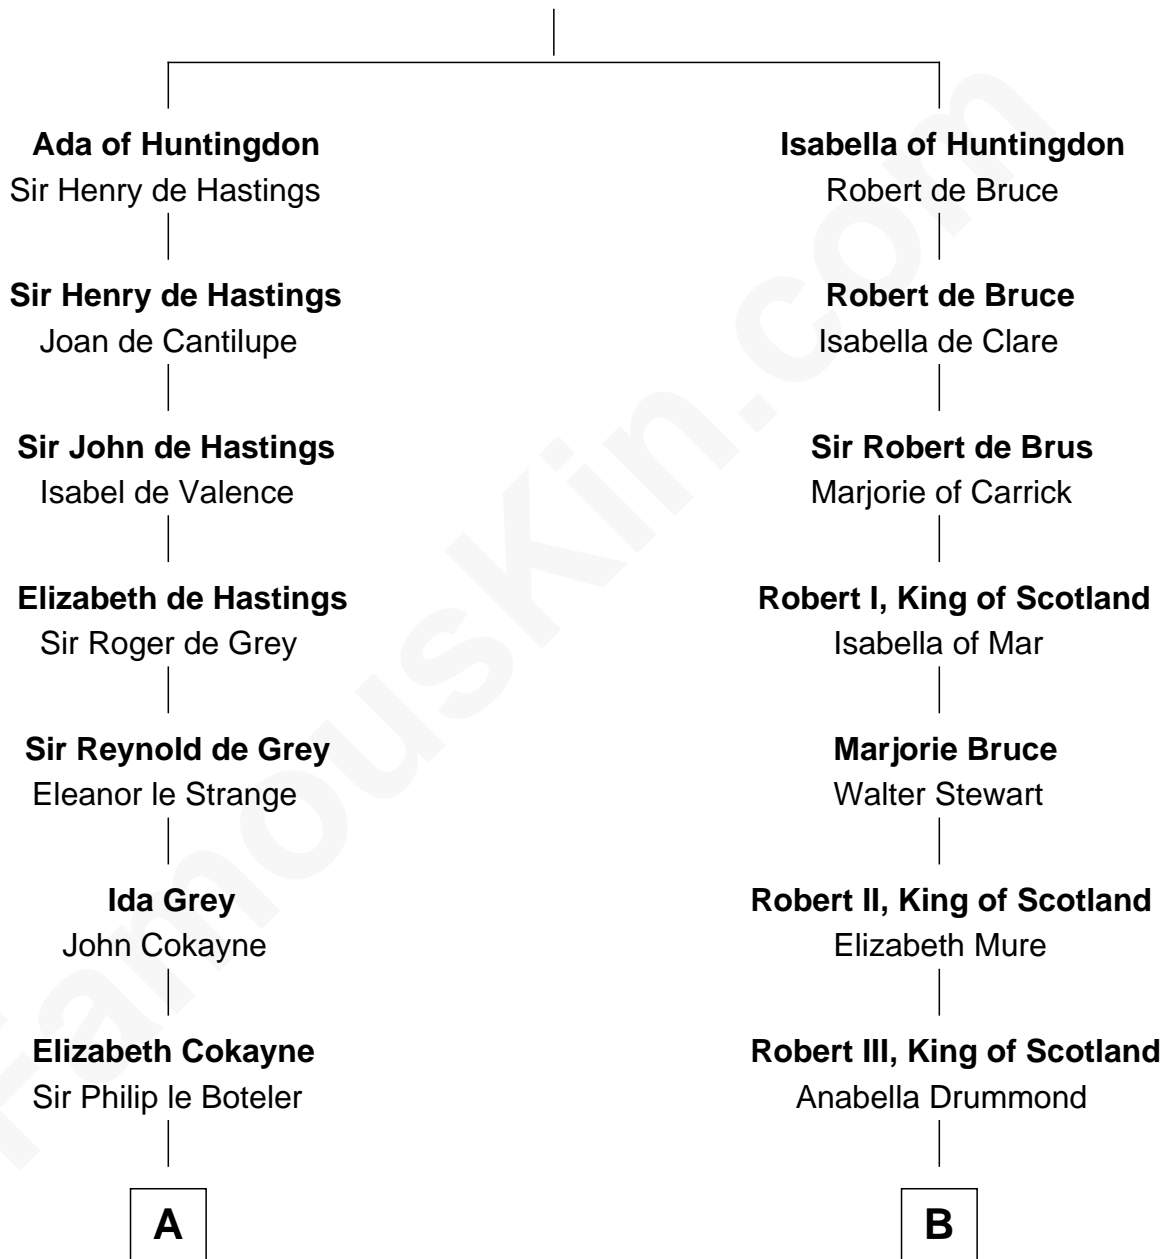

FamousKin.com

Relationship Chart of

Hetty Green

"The Witch of Wall Street"

20th cousin 1 time removed of

Alexander Hamilton

1st U.S. Secretary of the Treasury

David of Huntingdon

Maud of Chester

C

Thomas Hicks

Judith Akin

Sarah Hicks

Gideon Howland

Gideon Howland

Mehitable Howland

Abby Slocum Howland

Edward Mott Robinson

Hetty Green

"The Witch of Wall Street"

D

Rebecca Cunningham

John Hamilton

Alexander Hamilton