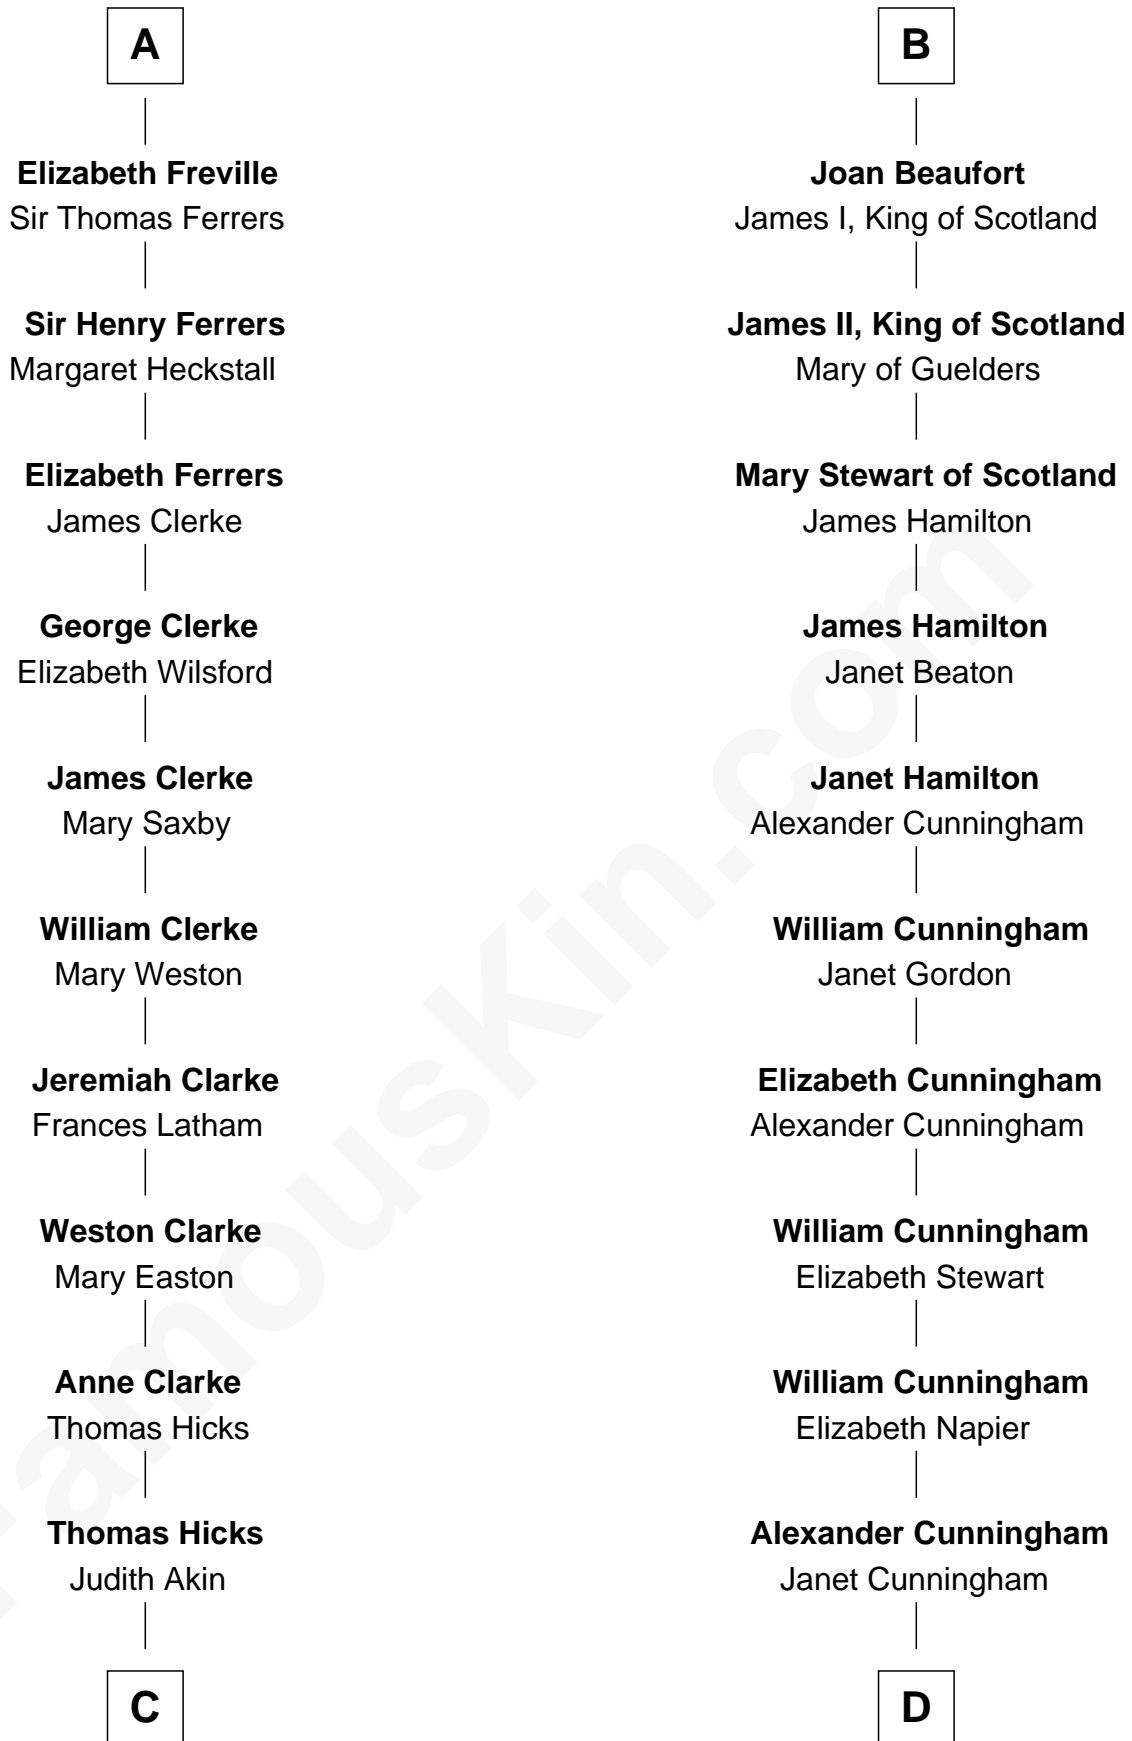

FamousKin.com Relationship Chart of

Hetty Green

"The Witch of Wall Street"

20th cousin of

Alexander Hamilton

1st U.S. Secretary of the Treasury

Sir William Longespee

Ela of Salisbury

C

Sarah Hicks
Gideon Howland

Gideon Howland
Mehitable Howland

Abby Slocum Howland
Edward Mott Robinson

Hetty Green
"The Witch of Wall Street"

D

Rebecca Cunningham
John Hamilton

Alexander Hamilton
Elizabeth Pollock