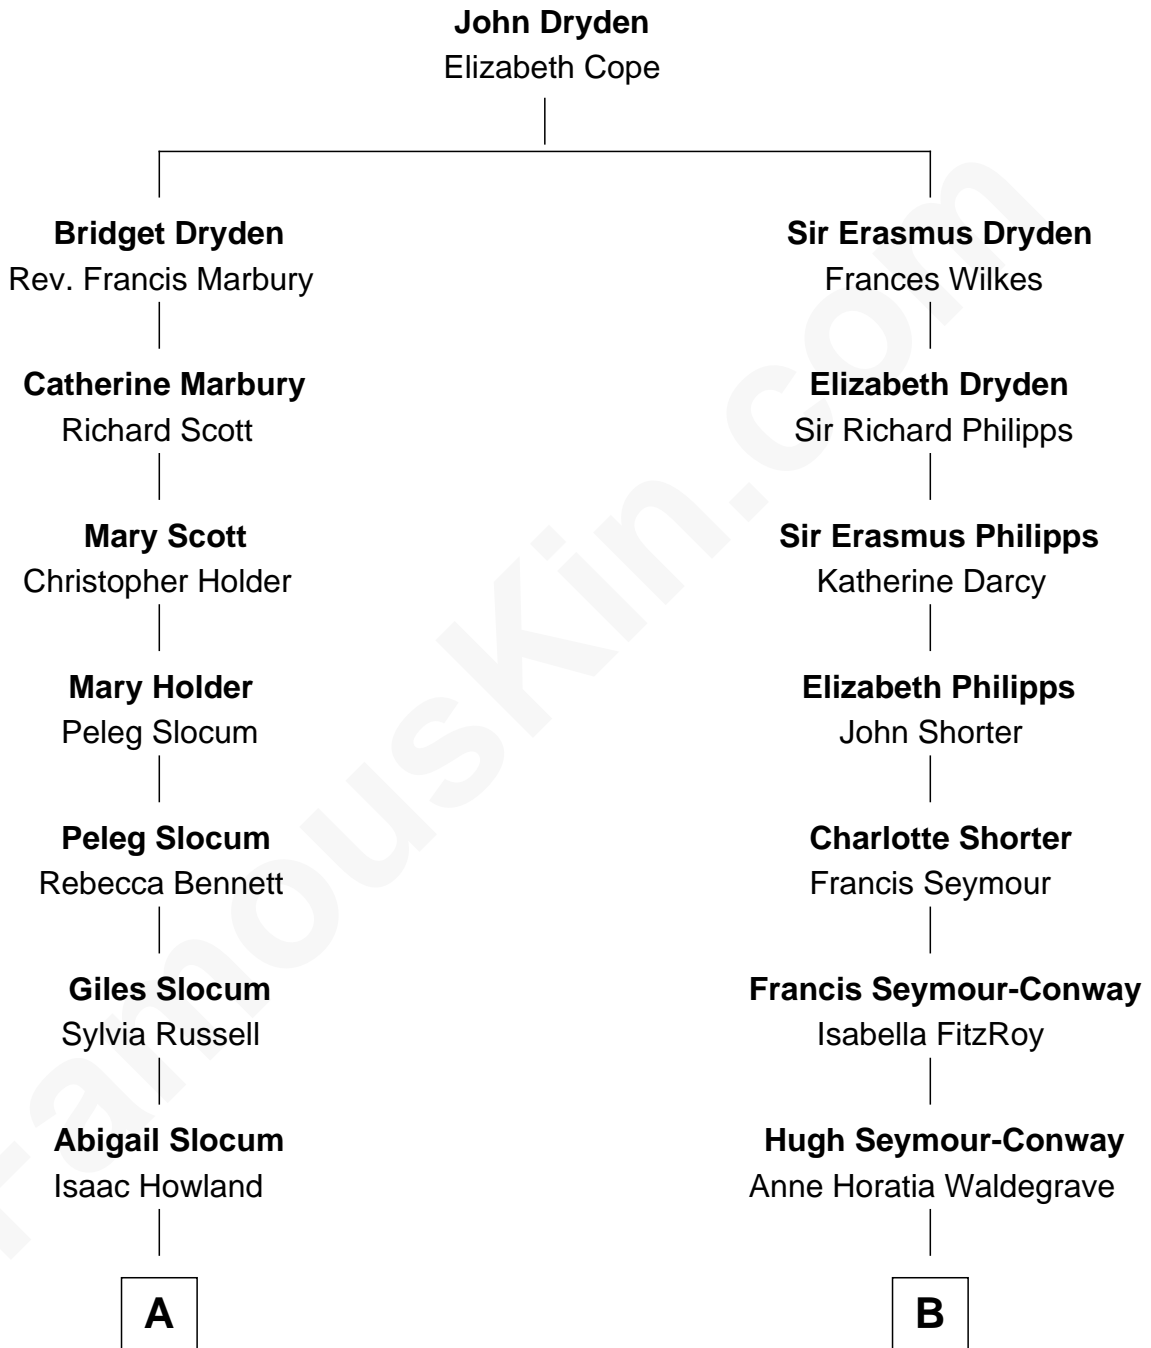

FamousKin.com Relationship Chart of

Hetty Green

"The Witch of Wall Street"

9th cousin 3 times removed of

Princess Diana

Princess of Wales

A

Mehitable Howland

Gideon Howland

Abby Slocum Howland

Edward Mott Robinson

Hetty Green

"The Witch of Wall Street"

B

Sir Horace Beauchamp Seymour

Elizabeth Malet Palk

Adelaide Horatia Elizabeth Seymour

Frederick Spencer

Charles Robert Spencer

Margaret Baring

Albert Edward John Spencer

Cynthia Elinor Beatrix Hamilton

Edward John Spencer

Frances Ruth Burke Roche