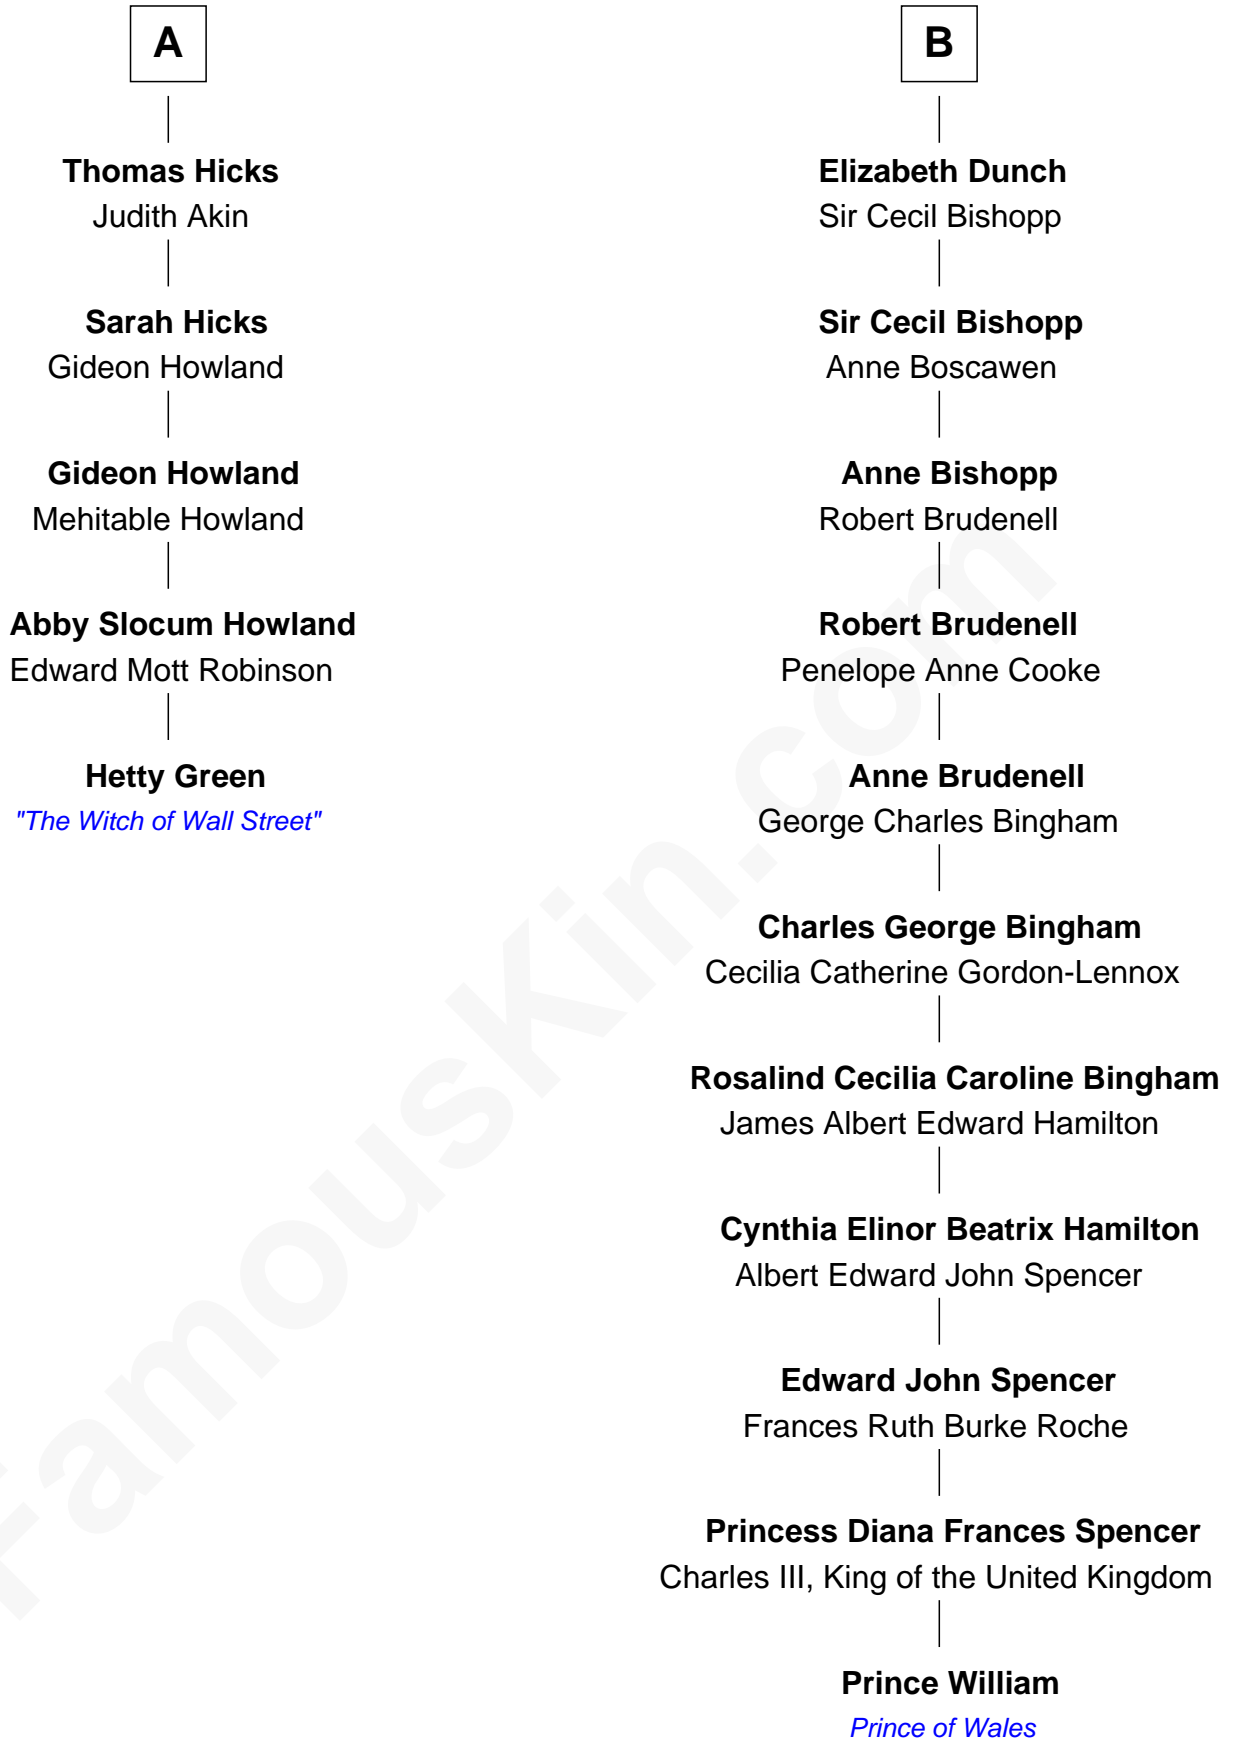

# FamousKin.com Relationship Chart of

**Hetty Green**

*"The Witch of Wall Street"*

11th cousin 6 times removed of

**Prince William**

*Prince of Wales*

**Sir Henry Ferrers**

Margaret Heckstall

William photo by [InSapphoWeTrust](#) (CC BY-SA 2.0)