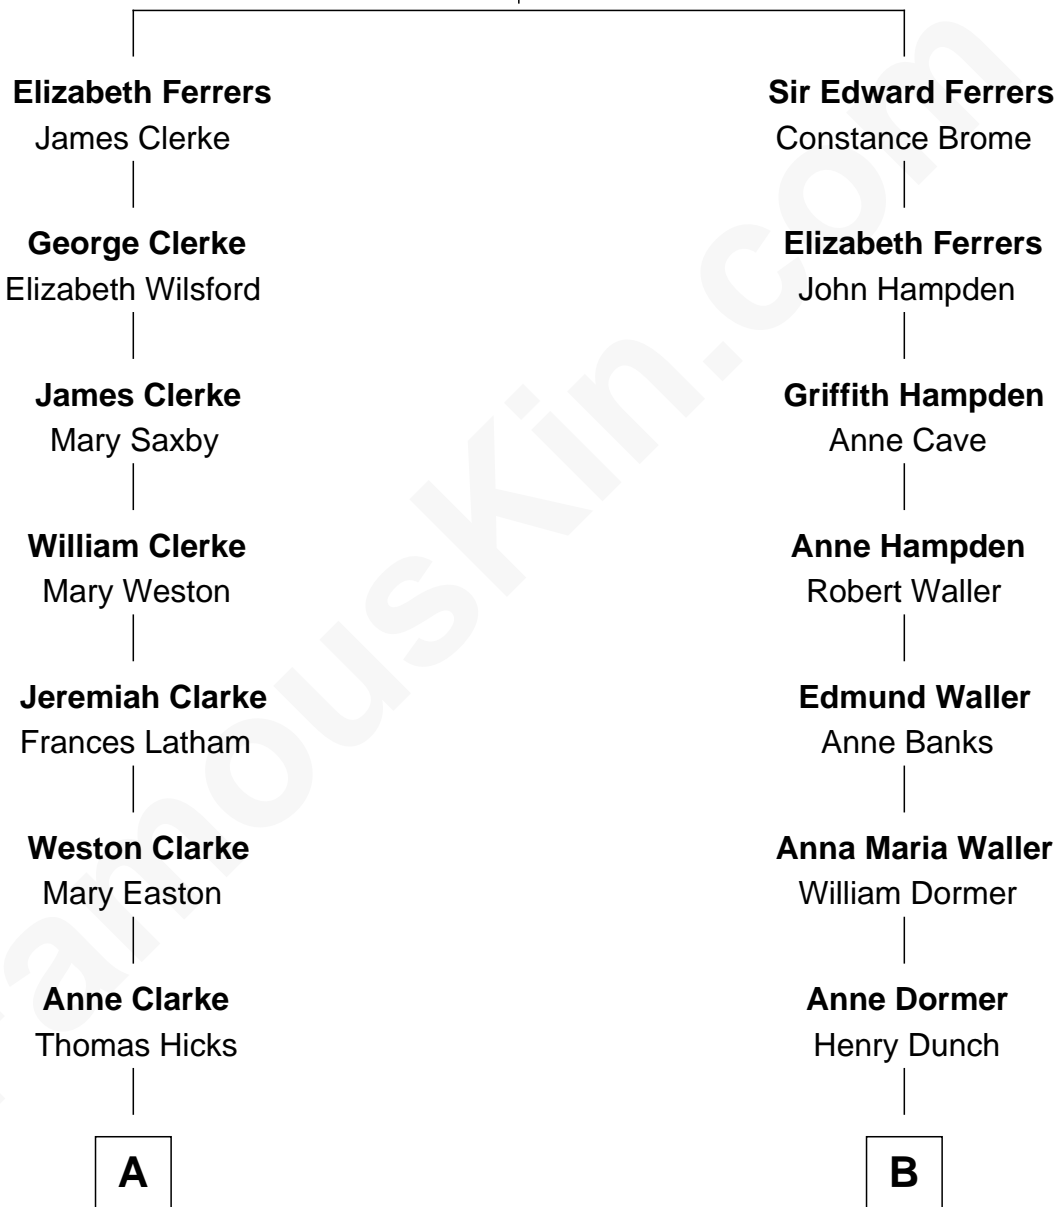

# FamousKin.com Relationship Chart of

**Hetty Green**

*"The Witch of Wall Street"*

11th cousin 6 times removed of

**Prince William**

*Prince of Wales*

**Sir Henry Ferrers**

Margaret Heckstall

William photo by [InSapphoWeTrust](#) (CC BY-SA 2.0)