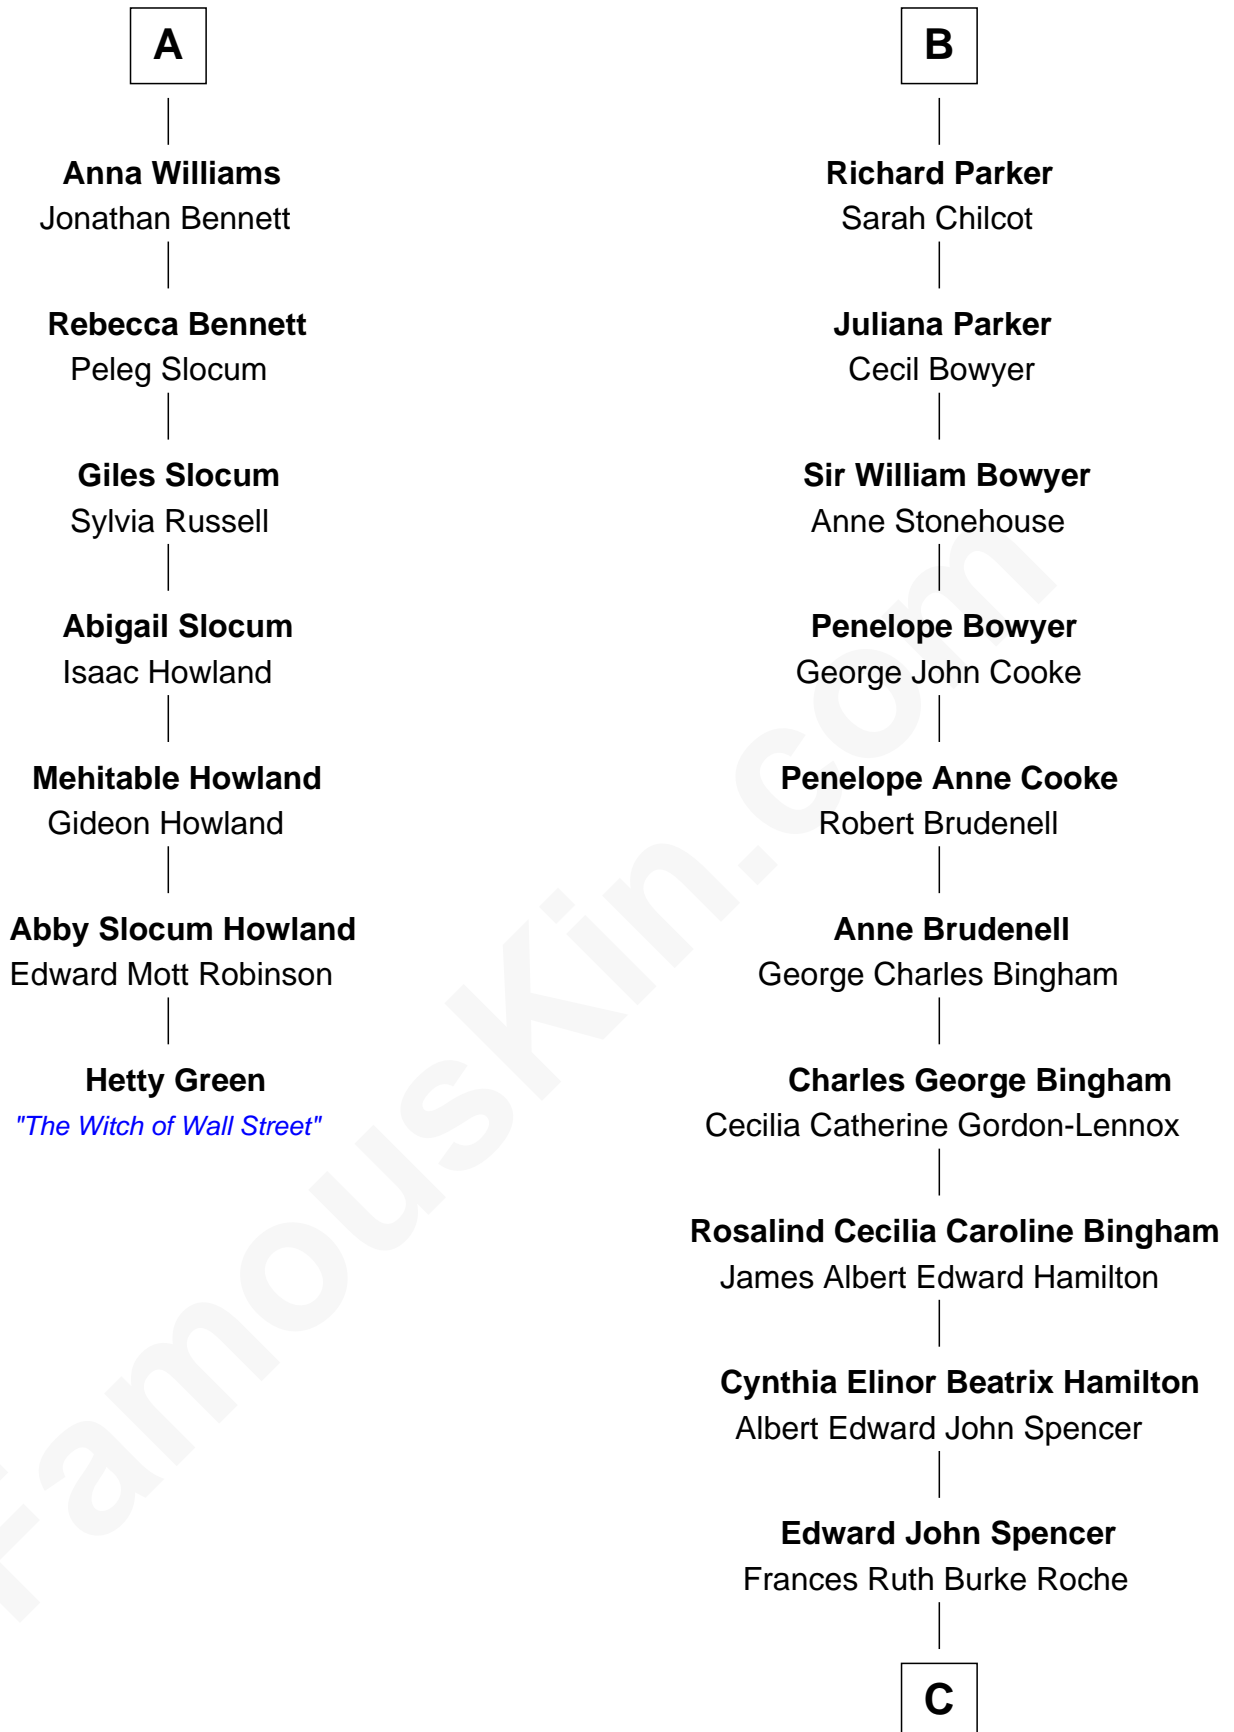

FamousKin.com Relationship Chart of

Hetty Green

"The Witch of Wall Street"

13th cousin 5 times removed of

Prince William

Prince of Wales

Sir William Brandon

Elizabeth Wingfield

C

Princess Diana Frances Spencer
Charles III, King of the United Kingdom

Prince William
Prince of Wales

FamousKin.com