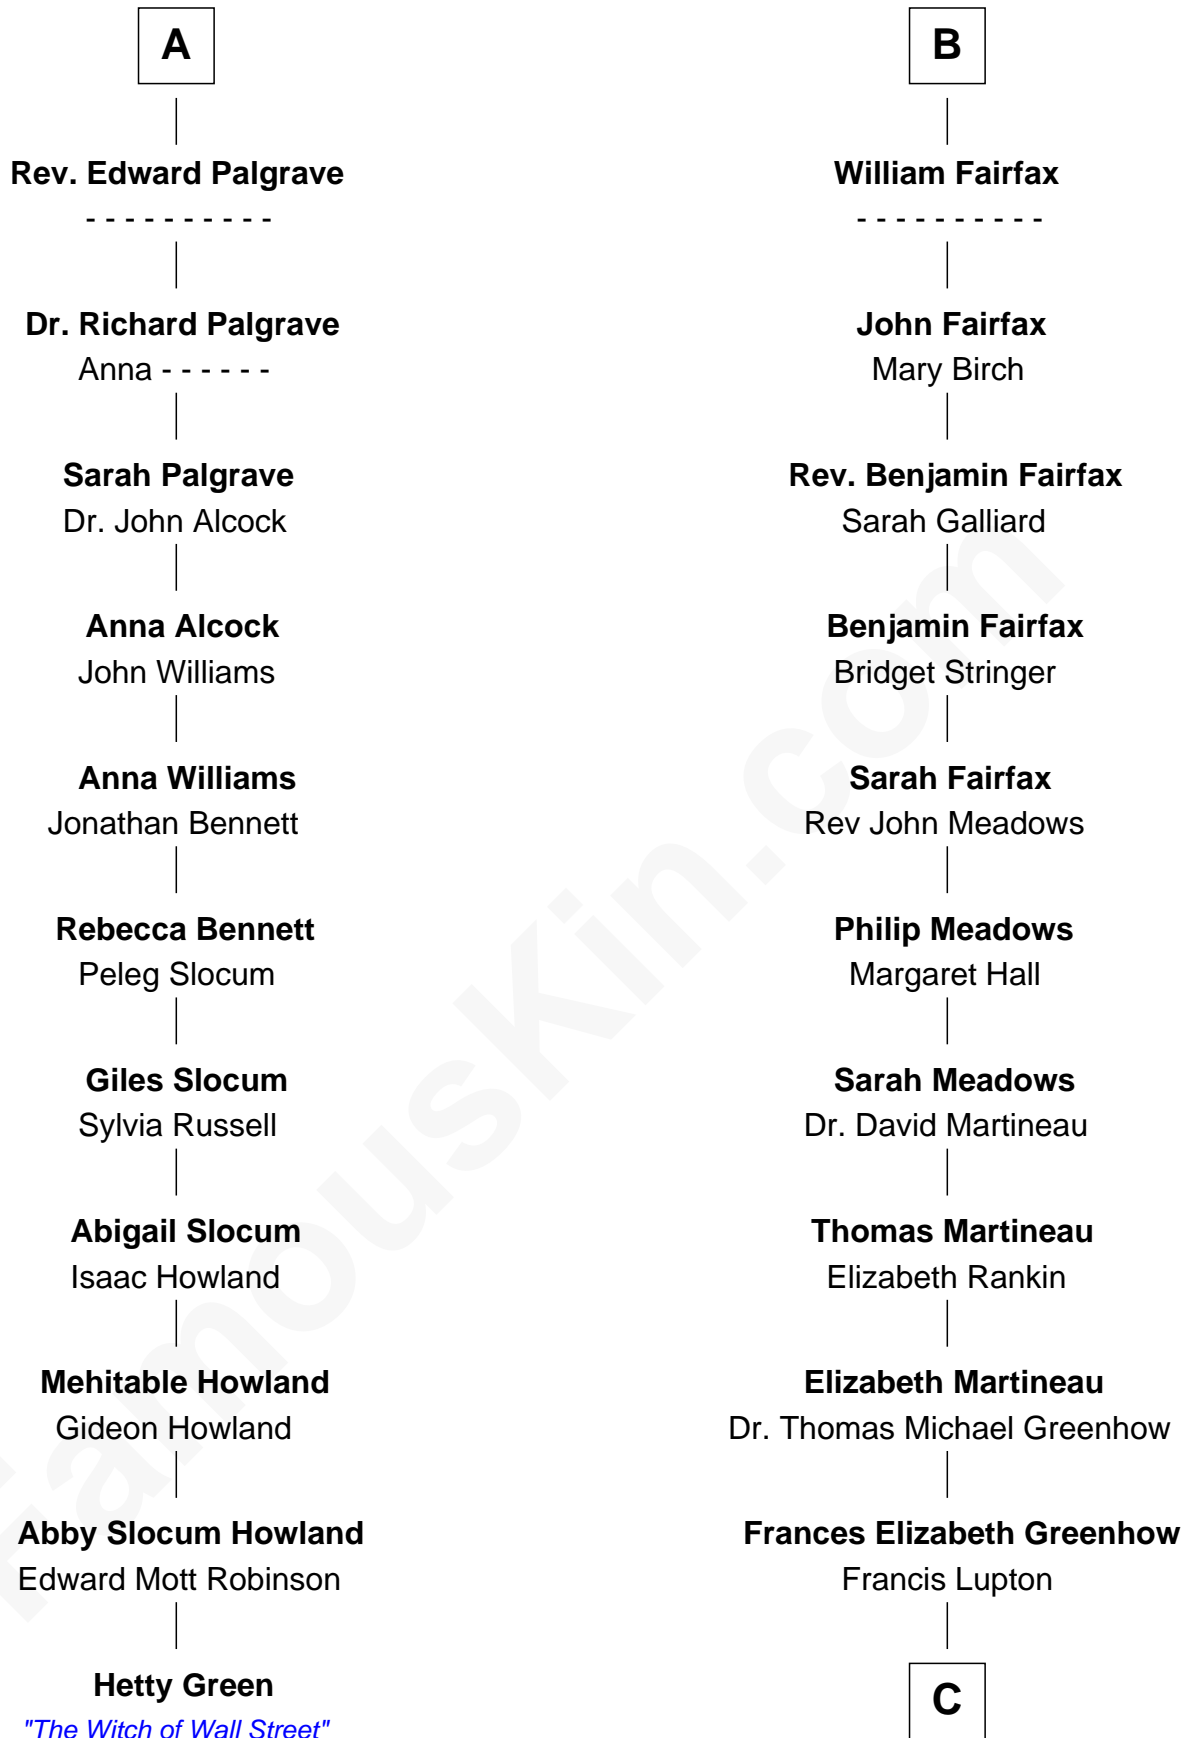

# FamousKin.com Relationship Chart of Hetty Green

*"The Witch of Wall Street"*

17th cousin 4 times removed of

**Catherine Middleton**

*Princess of Wales*

C

**Francis Martineau Lupton**

Harriet Albina Davis

**Olive Christina Lupton**

Richard Noel Middleton

**Peter Francis Middleton**

Valerie Glassborow

**Michael Francis Middleton**

Carole Elizabeth Goldsmith

**Catherine Middleton**

*Princess of Wales*