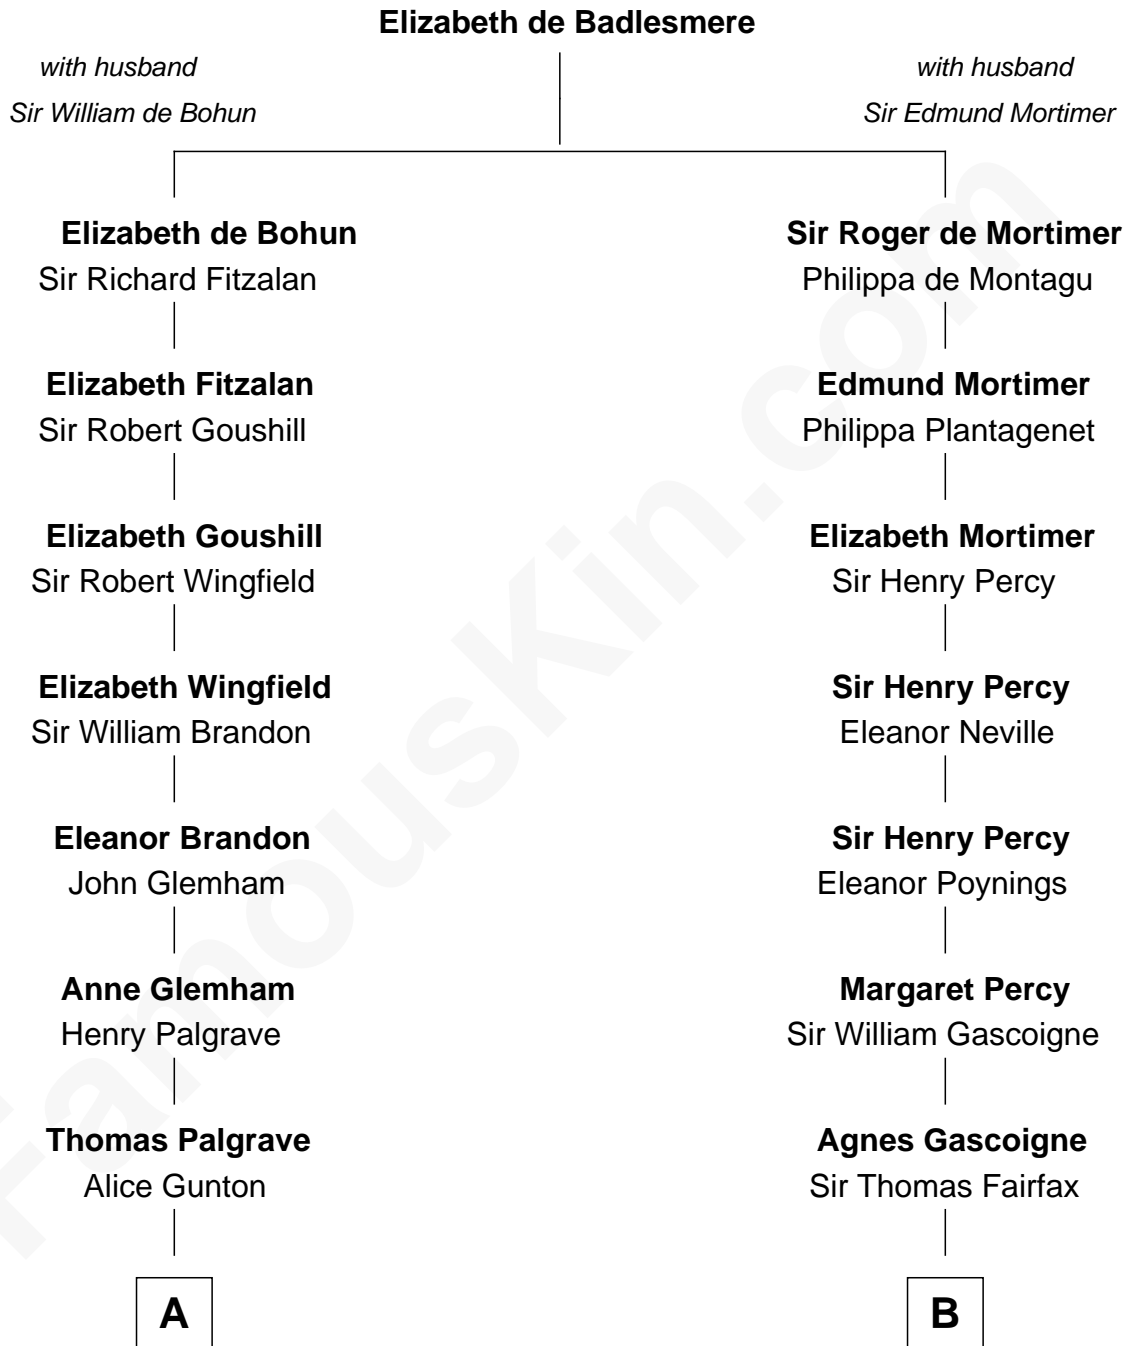

# FamousKin.com Relationship Chart of Hetty Green

*"The Witch of Wall Street"*

17th cousin 4 times removed of

**Catherine Middleton**

*Princess of Wales*

C

**Francis Martineau Lupton**

Harriet Albina Davis

**Olive Christina Lupton**

Richard Noel Middleton

**Peter Francis Middleton**

Valerie Glassborow

**Michael Francis Middleton**

Carole Elizabeth Goldsmith

**Catherine Middleton**

*Princess of Wales*