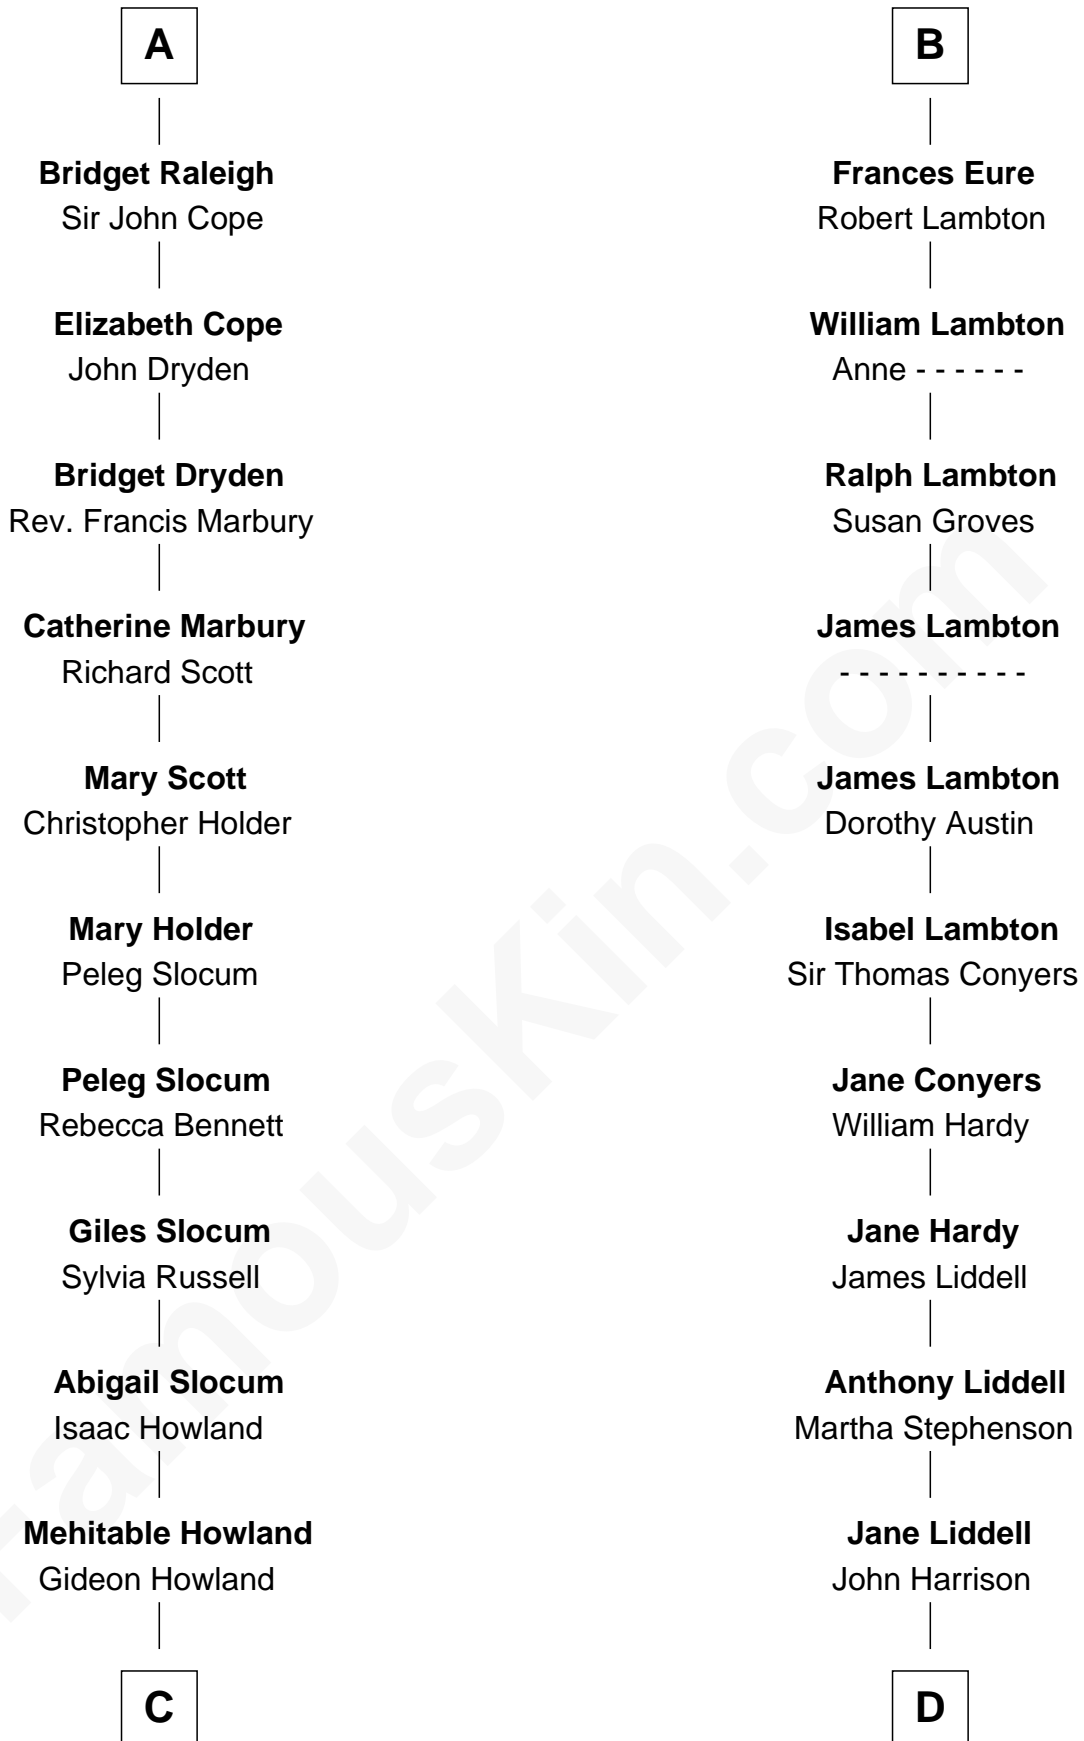

FamousKin.com

Relationship Chart of

Hetty Green

"The Witch of Wall Street"

18th cousin 3 times removed of

Catherine Middleton

Princess of Wales

Edmund Fitzalan

Alice de Warenne

C

Abby Slocum Howland
Edward Mott Robinson

Hetty Green
"The Witch of Wall Street"

D

John Harrison
Jane Hill

Thomas Harrison
Elizabeth Mary Temple

Dorothy Harrison
Ronald John James Goldsmith