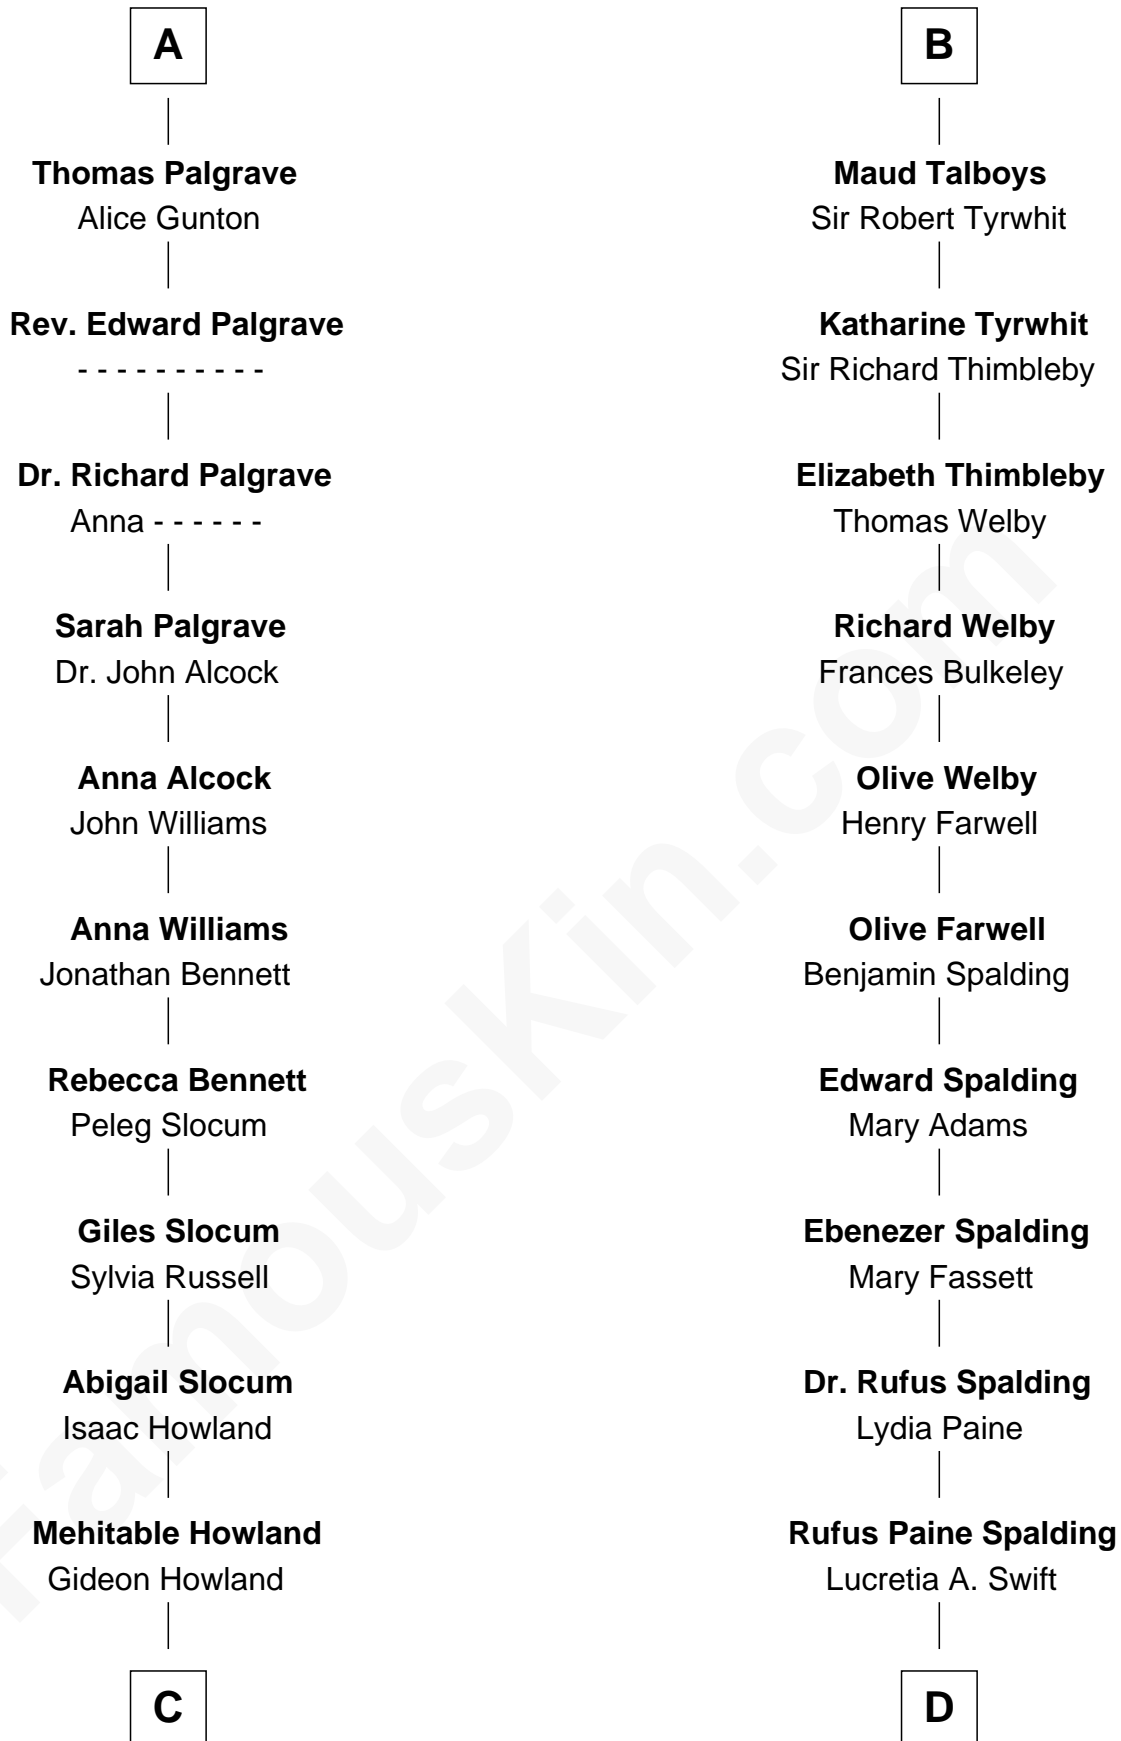

# FamousKin.com Relationship Chart of

**Hetty Green**

*"The Witch of Wall Street"*

18th cousin of

**William Rufus Day**

*36th U.S. Secretary of State*

**Henry Plantagenet**  
Maud de Chaworth

**Eleanor Plantagenet**

Richard Fitzalan

**Sir Richard Fitzalan**

Elizabeth de Bohun

**Elizabeth Fitzalan**

Sir Robert Goushill

**Elizabeth Goushill**

Sir Robert Wingfield

**Elizabeth Wingfield**

**John de Mowbray**

Elizabeth de Segrave

**Joan de Mowbray**

Sir Thomas Grey

**Maud Grey**

Sir Robert Ogle

**Anne Ogle**

Sir William Heron

**Elizabeth Heron**

Sir John Heron

**Elizabeth Heron**

Sir Robert Talboys

**B**

**C**

**Abby Slocum Howland**  
Edward Mott Robinson

**Hetty Green**