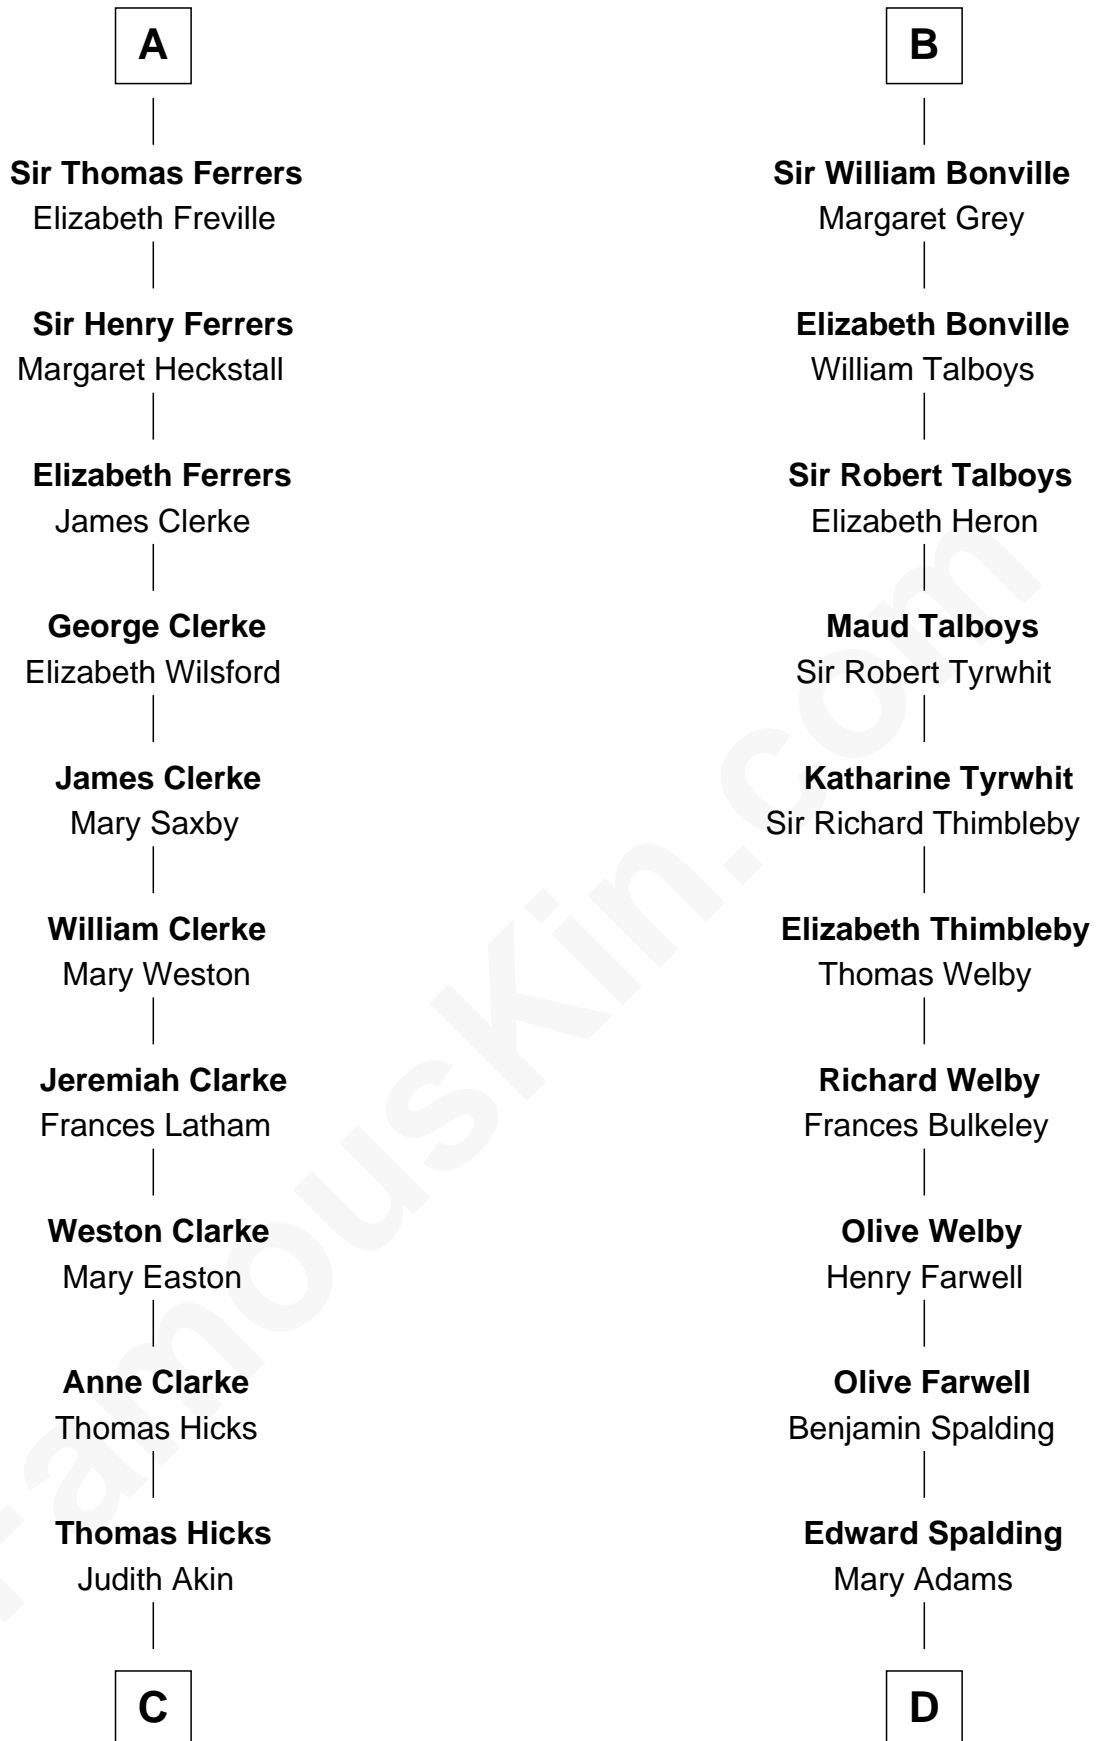

## Relationship Chart of

### Hetty Green

*"The Witch of Wall Street"*

20th cousin 1 time removed of

**William Rufus Day**

*36th U.S. Secretary of State*

**C**

**Sarah Hicks**

Gideon Howland

**Gideon Howland**

Mehitable Howland

**Abby Slocum Howland**

Edward Mott Robinson

**Hetty Green**

*"The Witch of Wall Street"*

**D**

**Ebenezer Spalding**