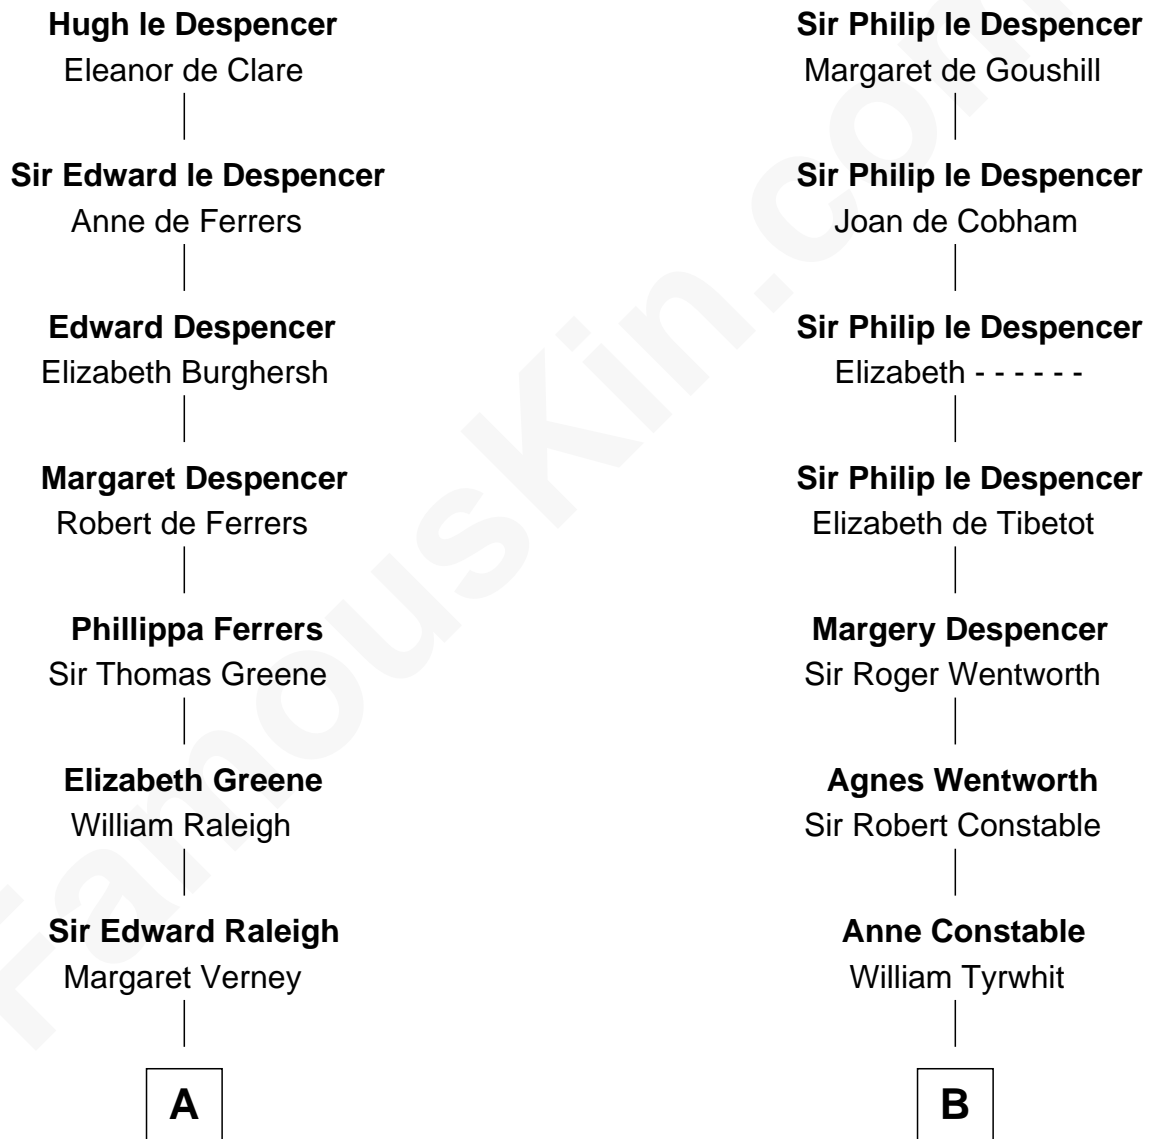

## Relationship Chart of

### Hetty Green

*"The Witch of Wall Street"*

18th cousin 1 time removed of

**William Rufus Day**

*36th U.S. Secretary of State*

**Sir Hugh le Despencer**  
Isabella de Beauchamp

**C**

**Mehitable Howland**

Gideon Howland

**Abby Slocum Howland**

Edward Mott Robinson

**Hetty Green**

*"The Witch of Wall Street"*

**D**

**Emily Swift Spalding**

Luther Day