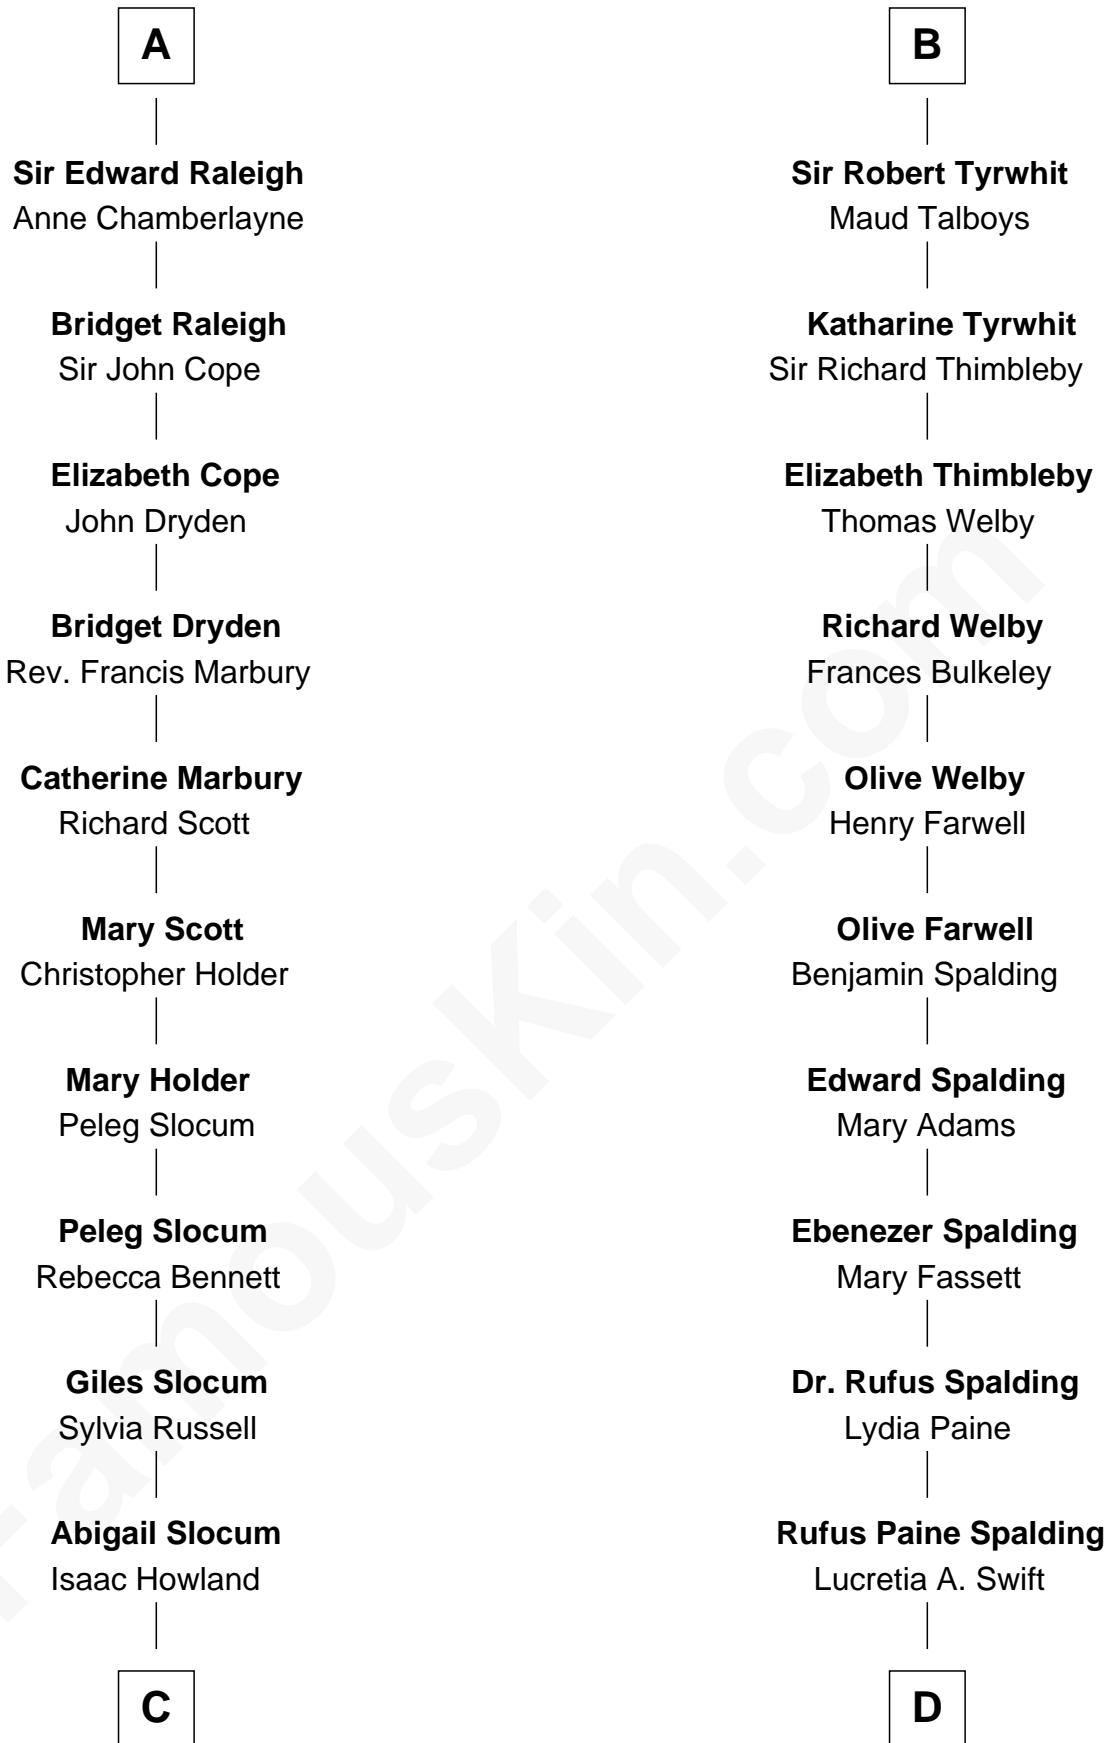

## Relationship Chart of

### Hetty Green

*"The Witch of Wall Street"*

18th cousin 1 time removed of

**William Rufus Day**

*36th U.S. Secretary of State*

**Sir Hugh le Despencer**  
Isabella de Beauchamp

**C**

**Mehitable Howland**

Gideon Howland

**Abby Slocum Howland**

Edward Mott Robinson

**Hetty Green**

*"The Witch of Wall Street"*

**D**

**Emily Swift Spalding**

Luther Day