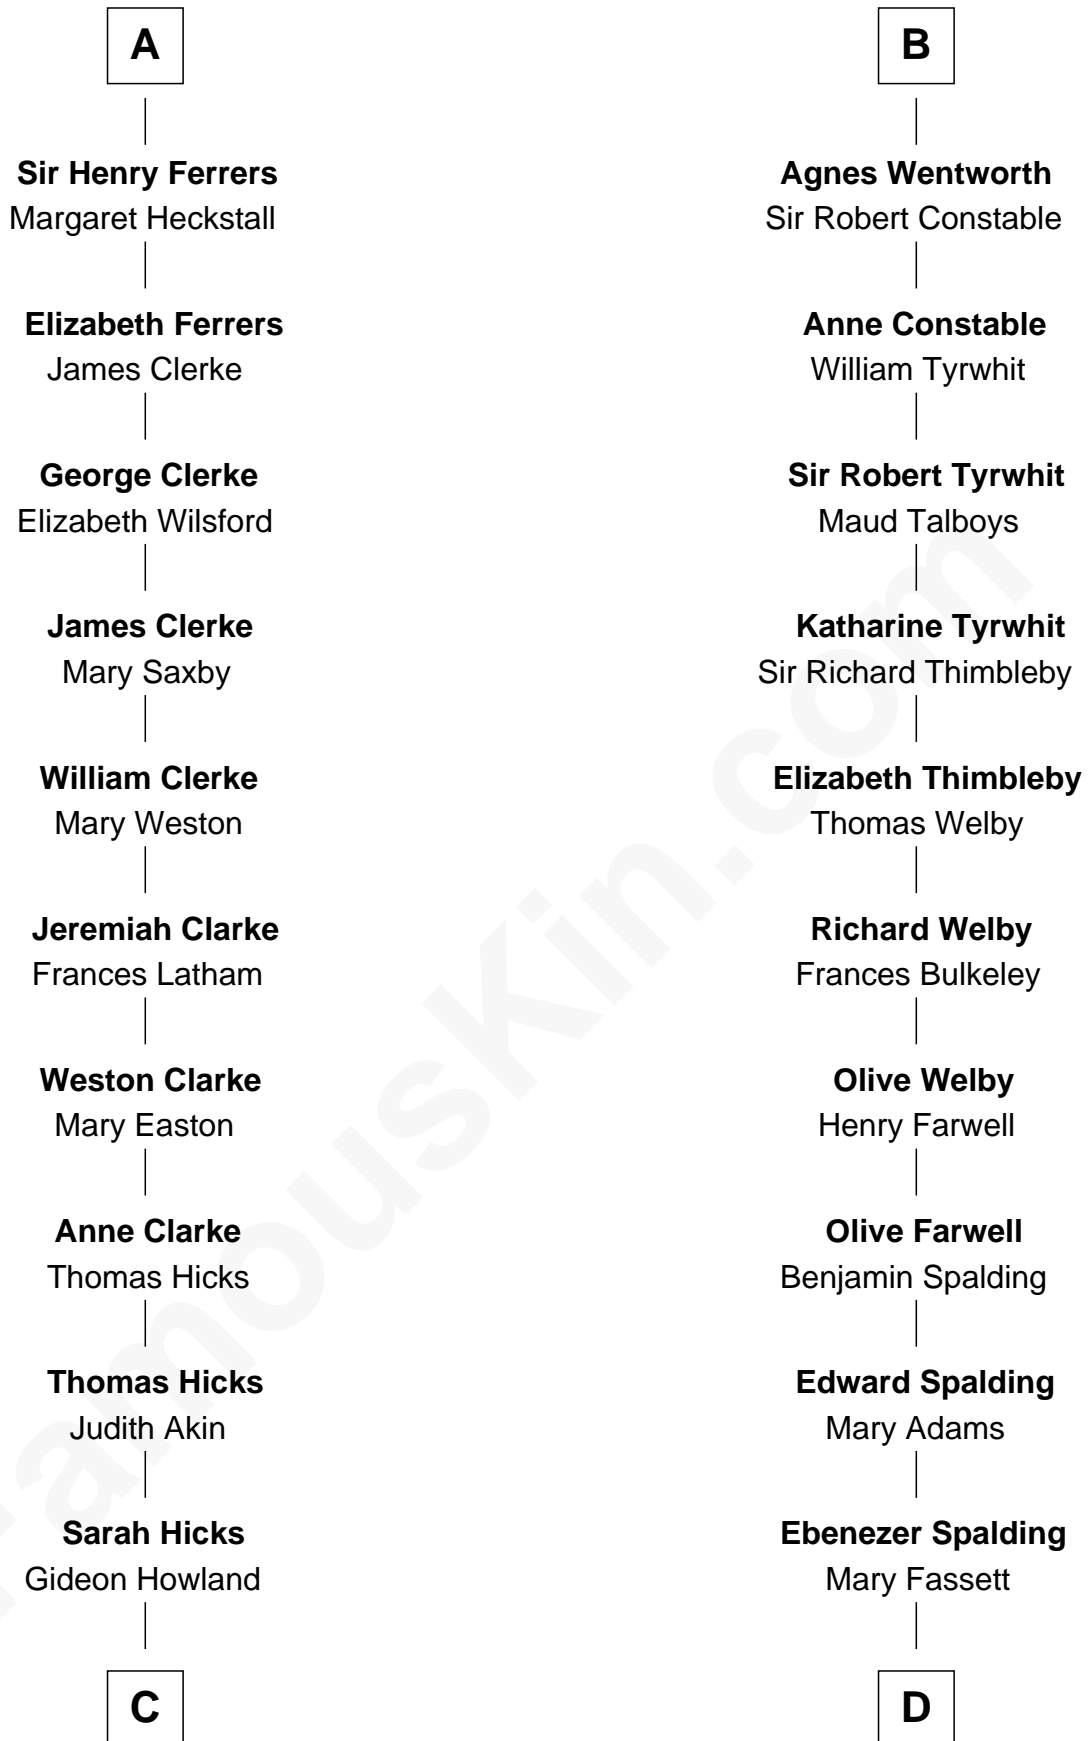

FamousKin.com

Relationship Chart of

Hetty Green

"The Witch of Wall Street"

19th cousin 1 time removed of

William Rufus Day

36th U.S. Secretary of State

C

Gideon Howland
Mehitable Howland

Abby Slocum Howland
Edward Mott Robinson

Hetty Green
"The Witch of Wall Street"

D

Dr. Rufus Spalding
Lydia Paine

Rufus Paine Spalding
Lucretia A. Swift

Emily Swift Spalding
Luther Day