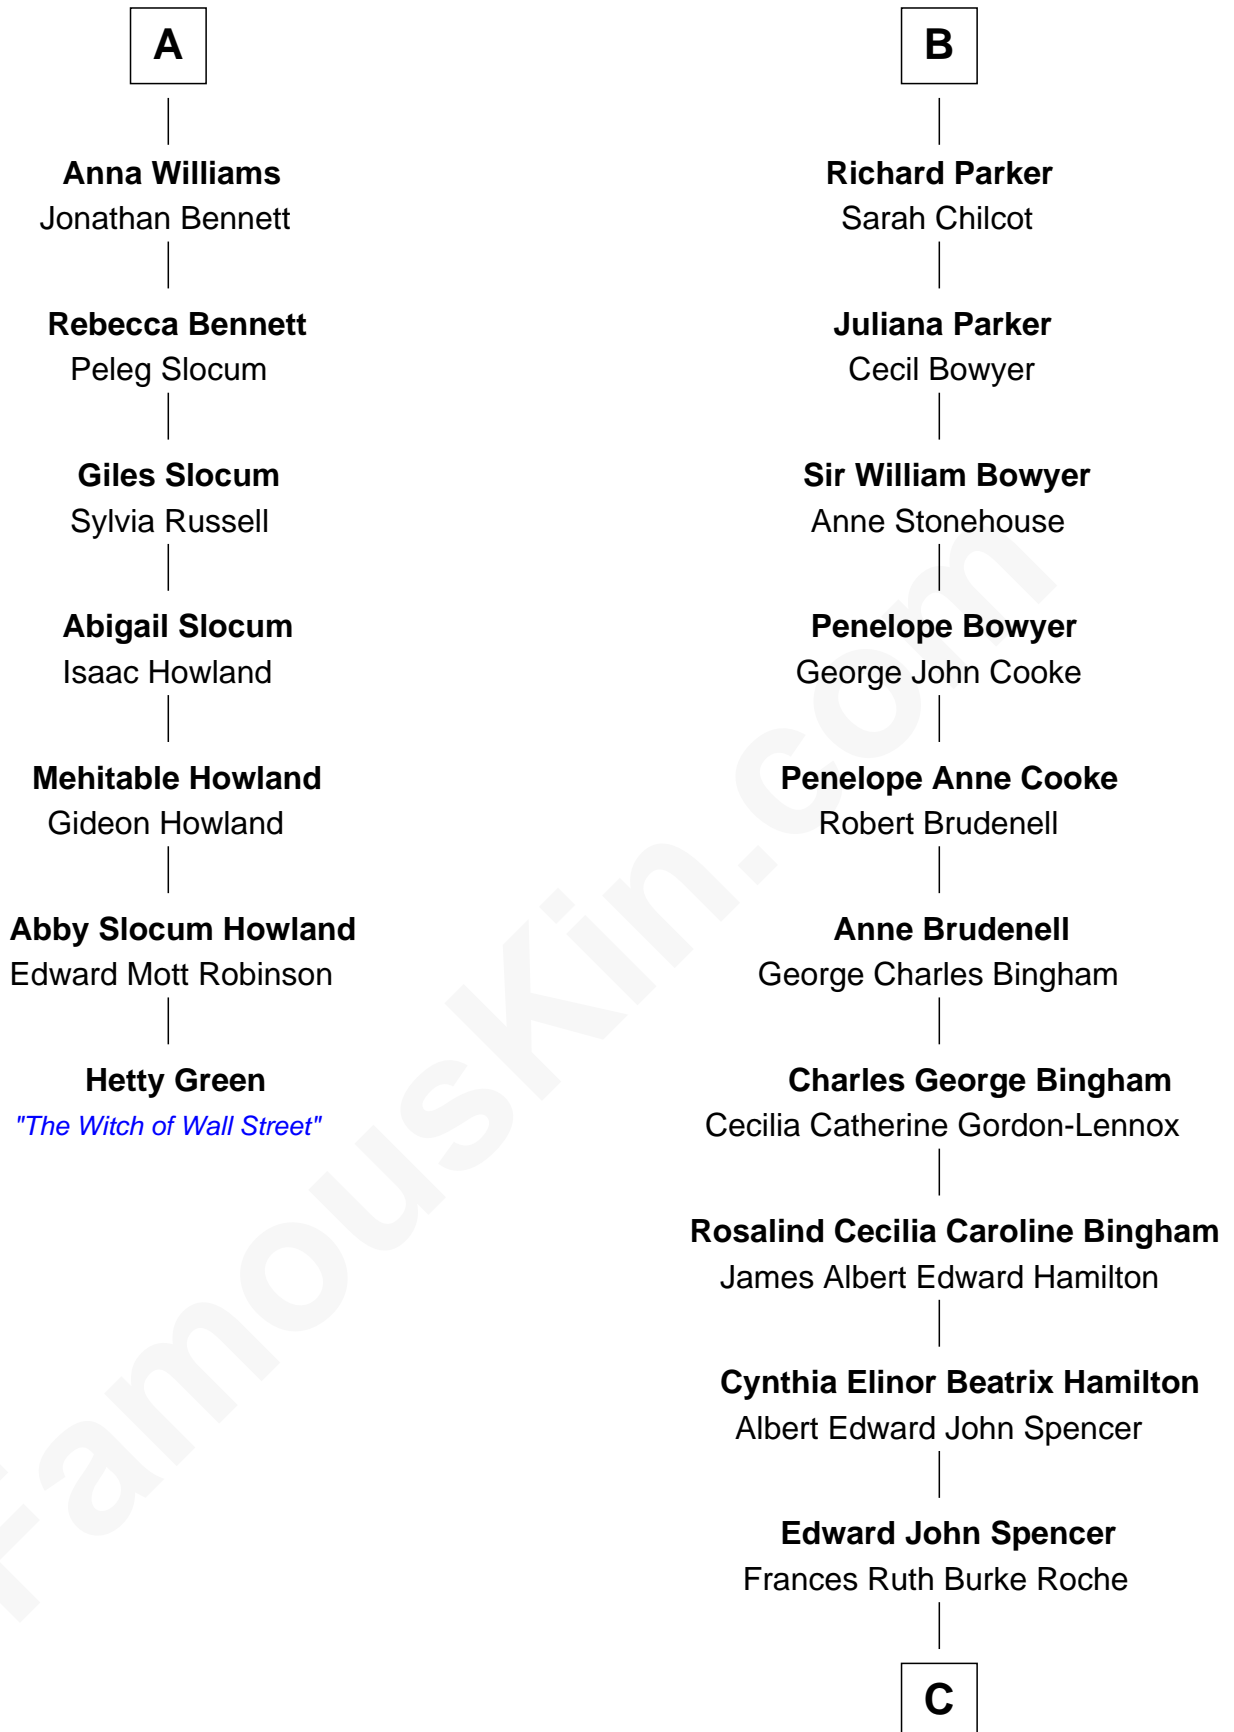

FamousKin.com Relationship Chart of

Hetty Green

"The Witch of Wall Street"

13th cousin 5 times removed of

Prince Harry

Duke of Sussex

Sir William Brandon

Elizabeth Wingfield

C

Princess Diana Frances Spencer
Charles III, King of the United Kingdom

Prince Harry
Duke of Sussex

FamousKin.com