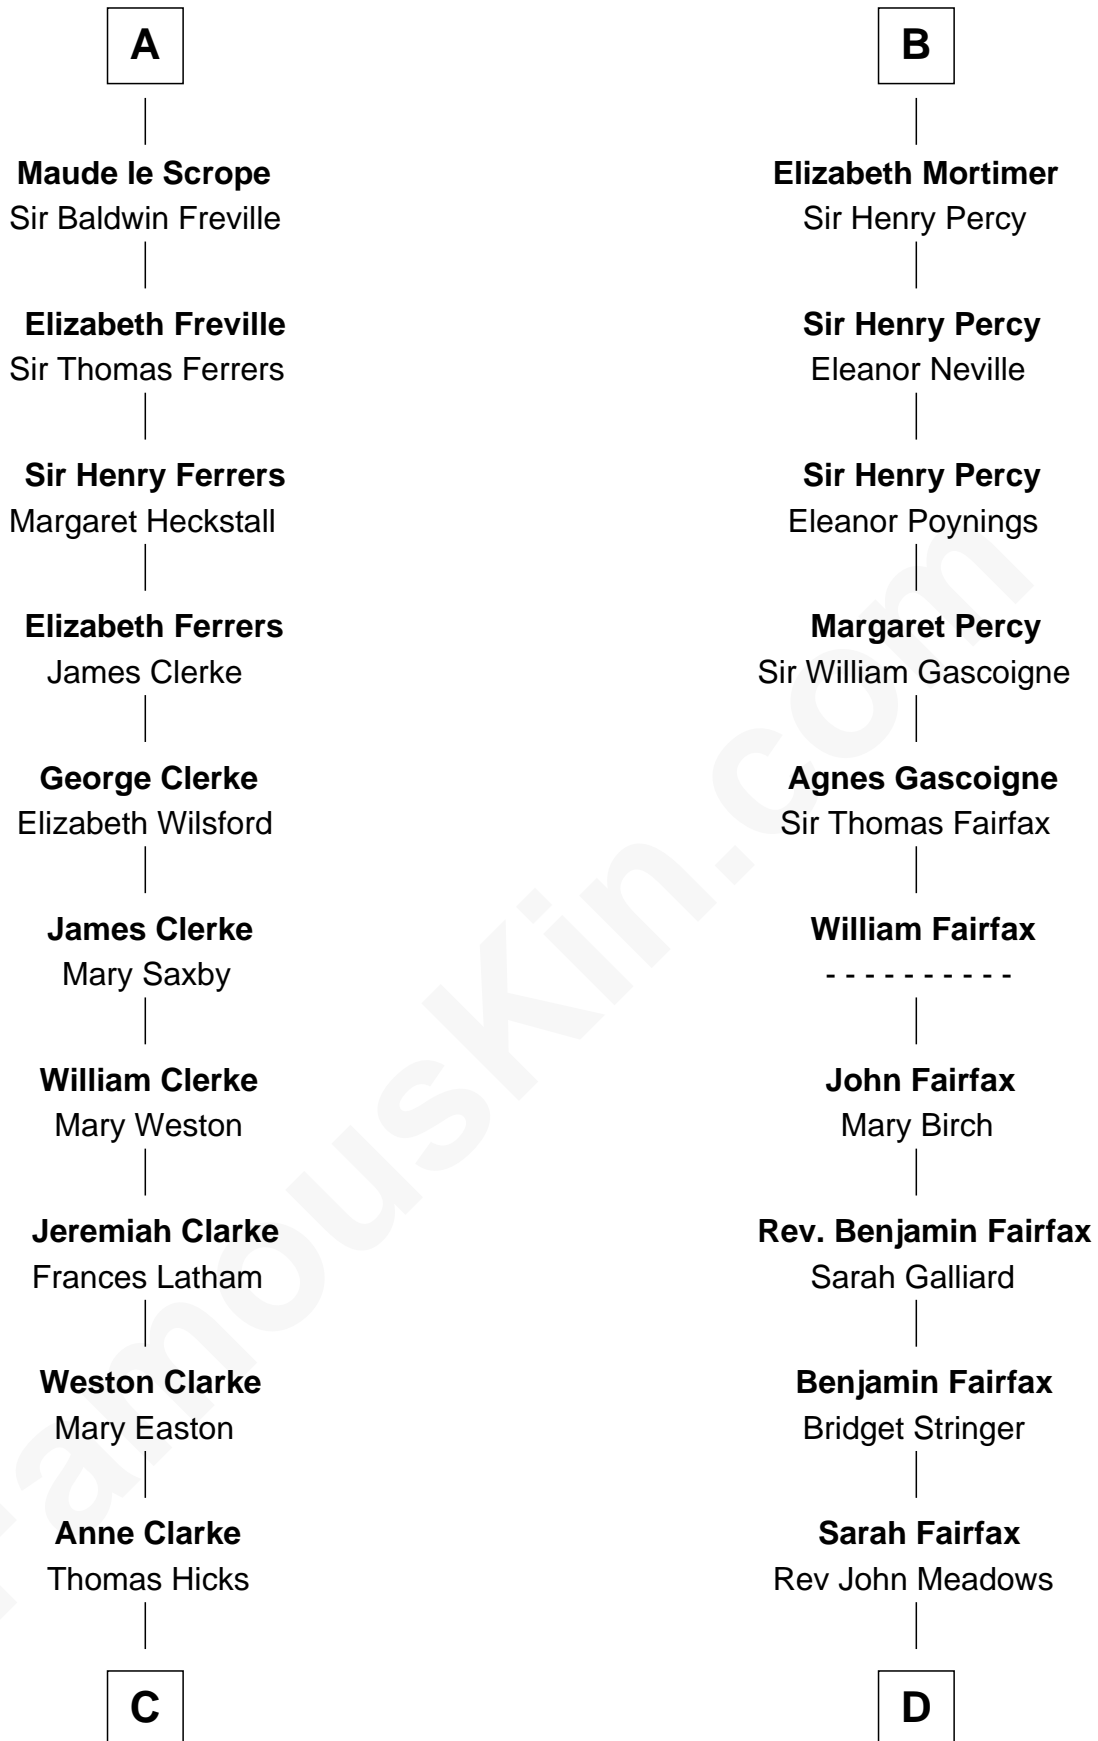

FamousKin.com

Relationship Chart of

Hetty Green

"The Witch of Wall Street"

20th cousin 1 time removed of

Harriet Martineau

Author of The Hour and the Man

C

Thomas Hicks

Judith Akin

Sarah Hicks

Gideon Howland

Gideon Howland

Mehitable Howland

Abby Slocum Howland

Edward Mott Robinson