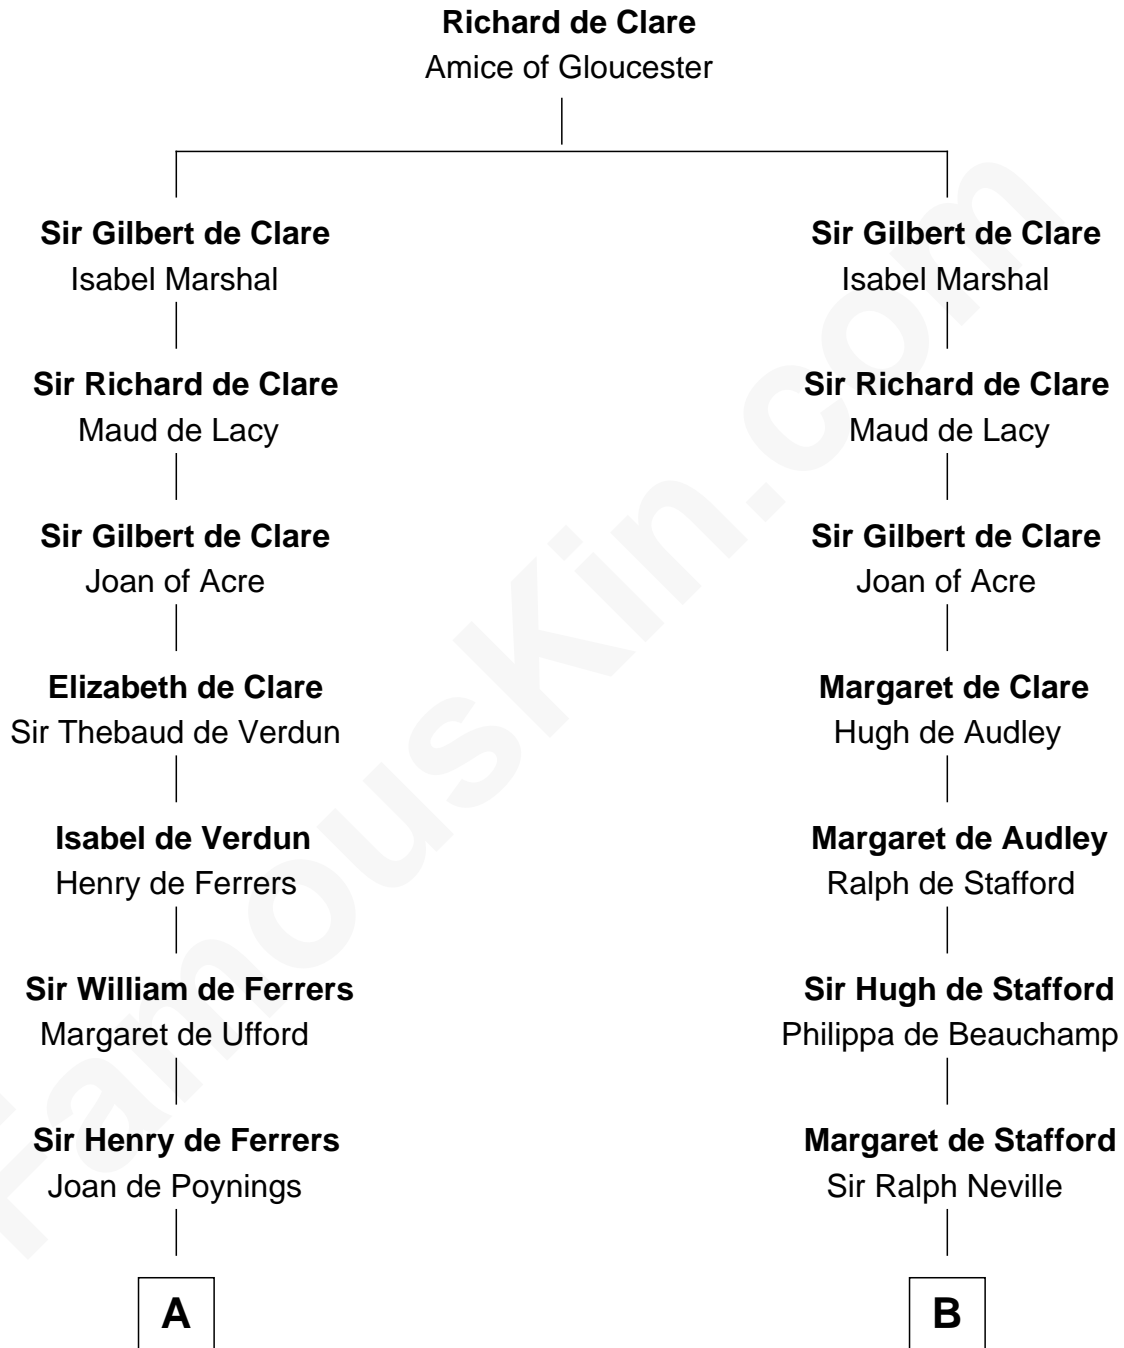

FamousKin.com

Relationship Chart of

Hetty Green

"The Witch of Wall Street"

20th cousin 1 time removed of

Harriet Martineau

Author of The Hour and the Man