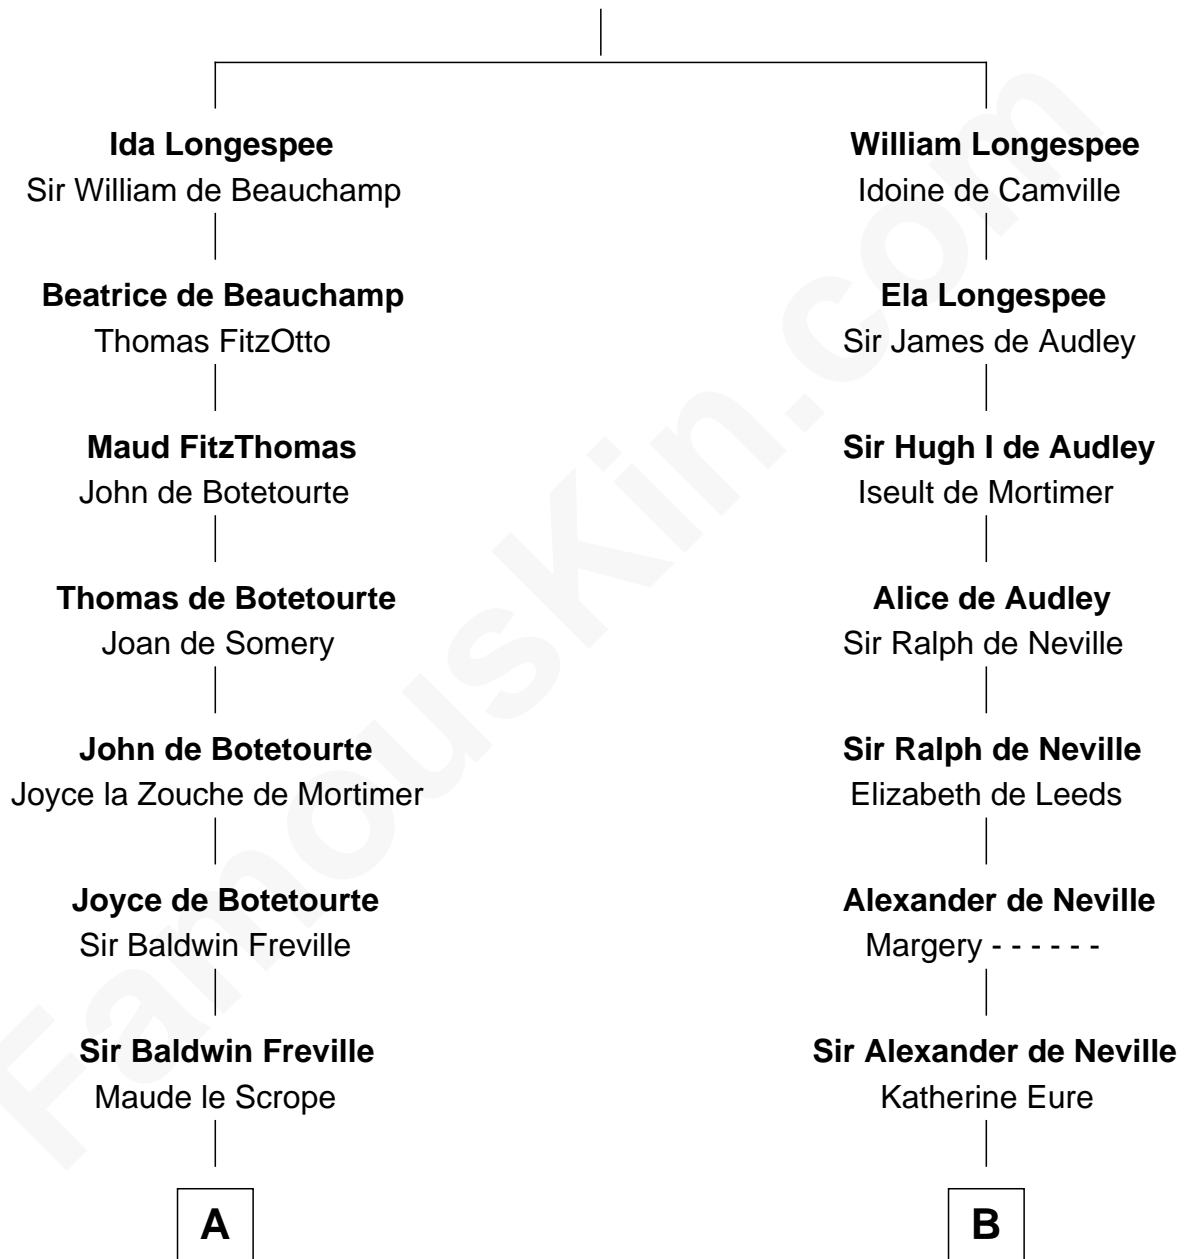

FamousKin.com

Relationship Chart of

Hetty Green

"The Witch of Wall Street"

18th cousin 2 times removed of

Harriet Martineau

Author of The Hour and the Man

Sir William Longespee

Ela of Salisbury

C

Sarah Hicks
Gideon Howland

Gideon Howland
Mehitable Howland

Abby Slocum Howland
Edward Mott Robinson

Hetty Green
"The Witch of Wall Street"

D

Thomas Martineau
Elizabeth Rankin