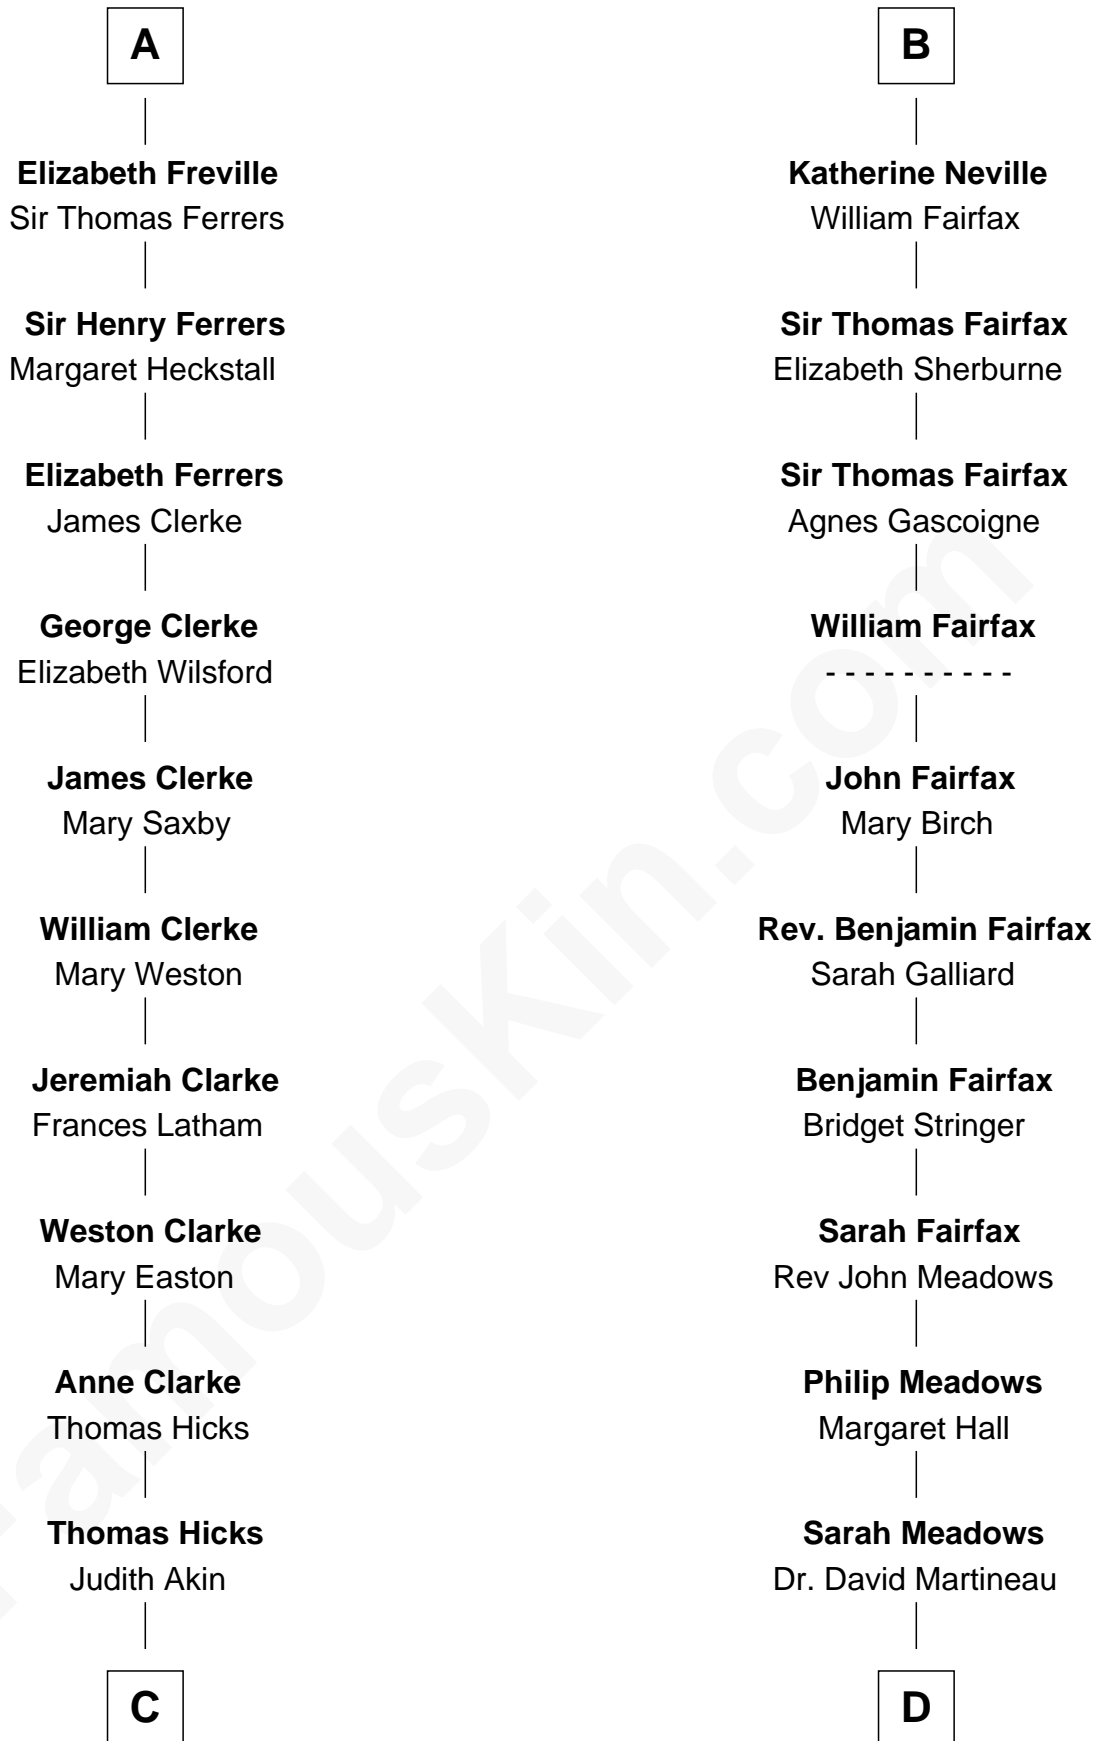

FamousKin.com

Relationship Chart of

Hetty Green

"The Witch of Wall Street"

18th cousin 2 times removed of

Harriet Martineau

Author of The Hour and the Man

Sir William Longespee

Ela of Salisbury

C

Sarah Hicks
Gideon Howland

Gideon Howland
Mehitable Howland

Abby Slocum Howland
Edward Mott Robinson

Hetty Green
"The Witch of Wall Street"

D

Thomas Martineau
Elizabeth Rankin