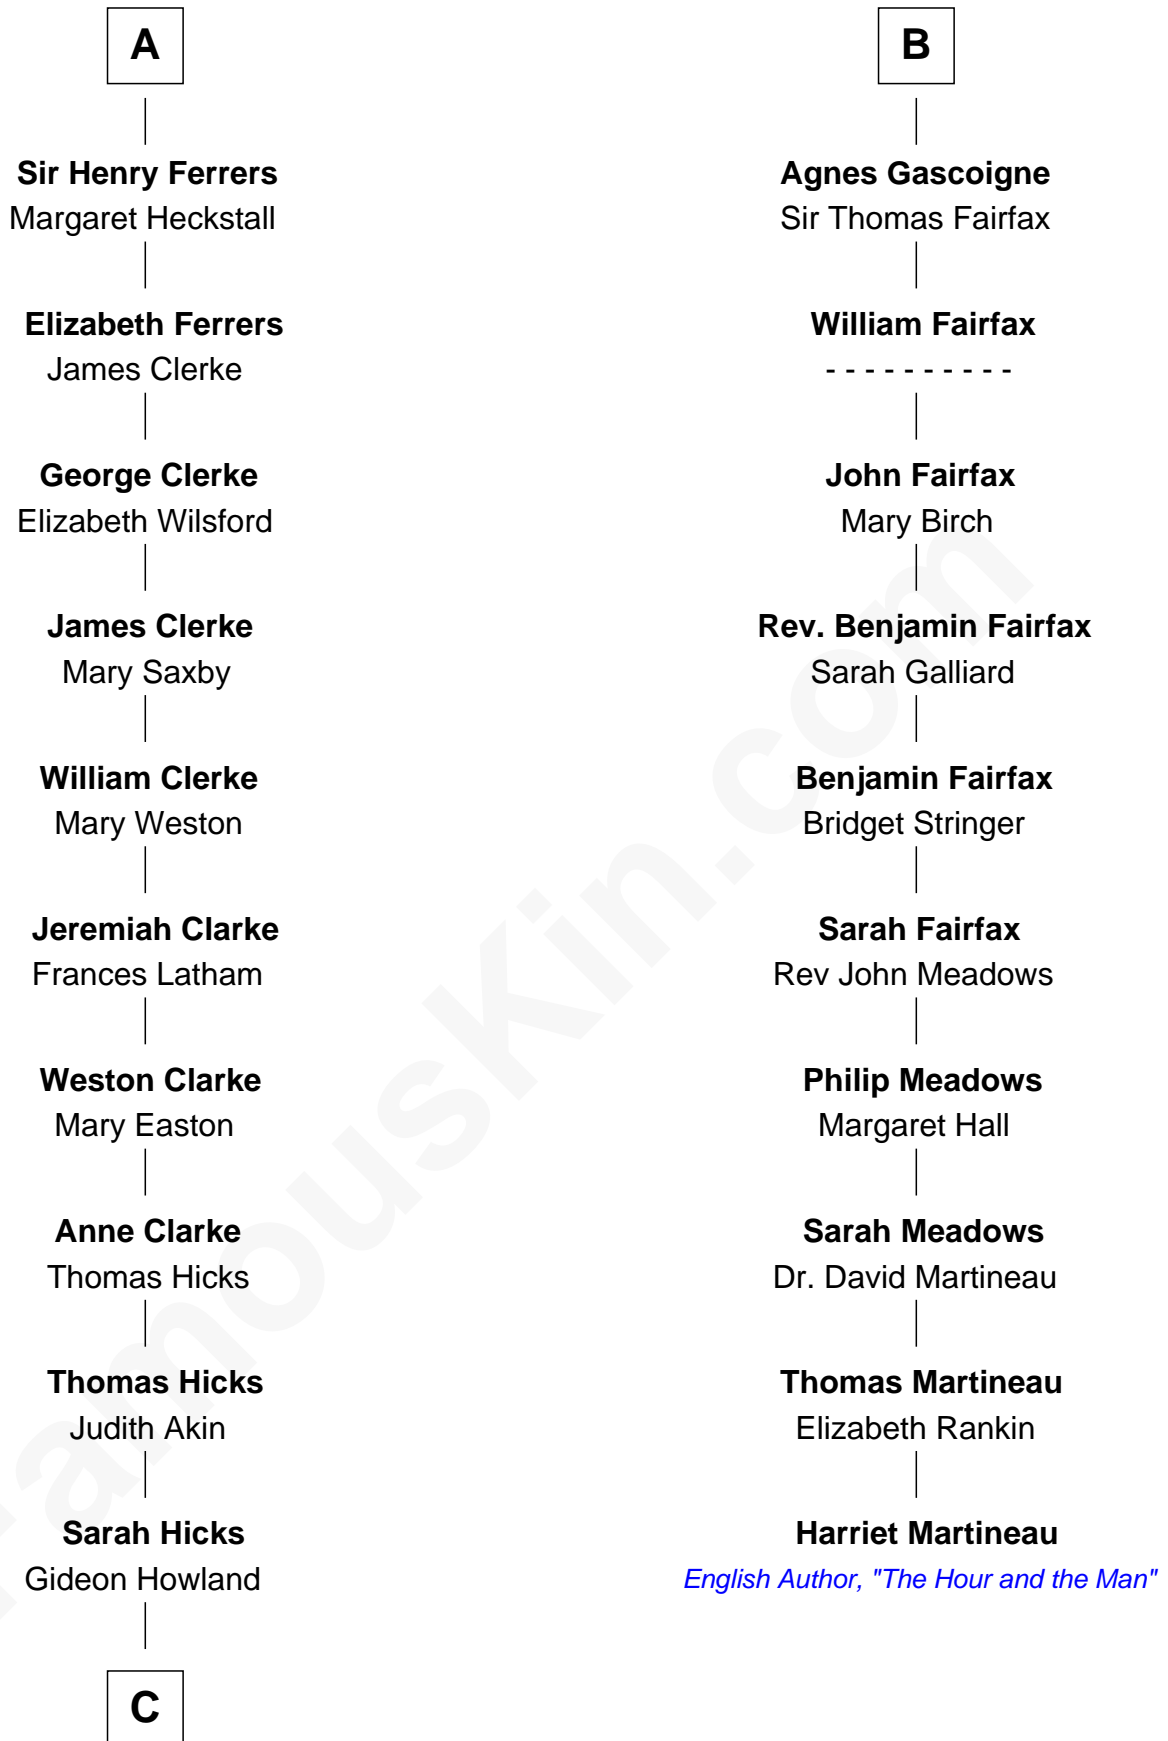

FamousKin.com

Relationship Chart of

Hetty Green

"The Witch of Wall Street"

16th cousin 3 times removed of

Harriet Martineau

Author of The Hour and the Man

C

—
Gideon Howland
Mehitable Howland

—
Abby Slocum Howland
Edward Mott Robinson

—
Hetty Green
"The Witch of Wall Street"

FamousKin.com