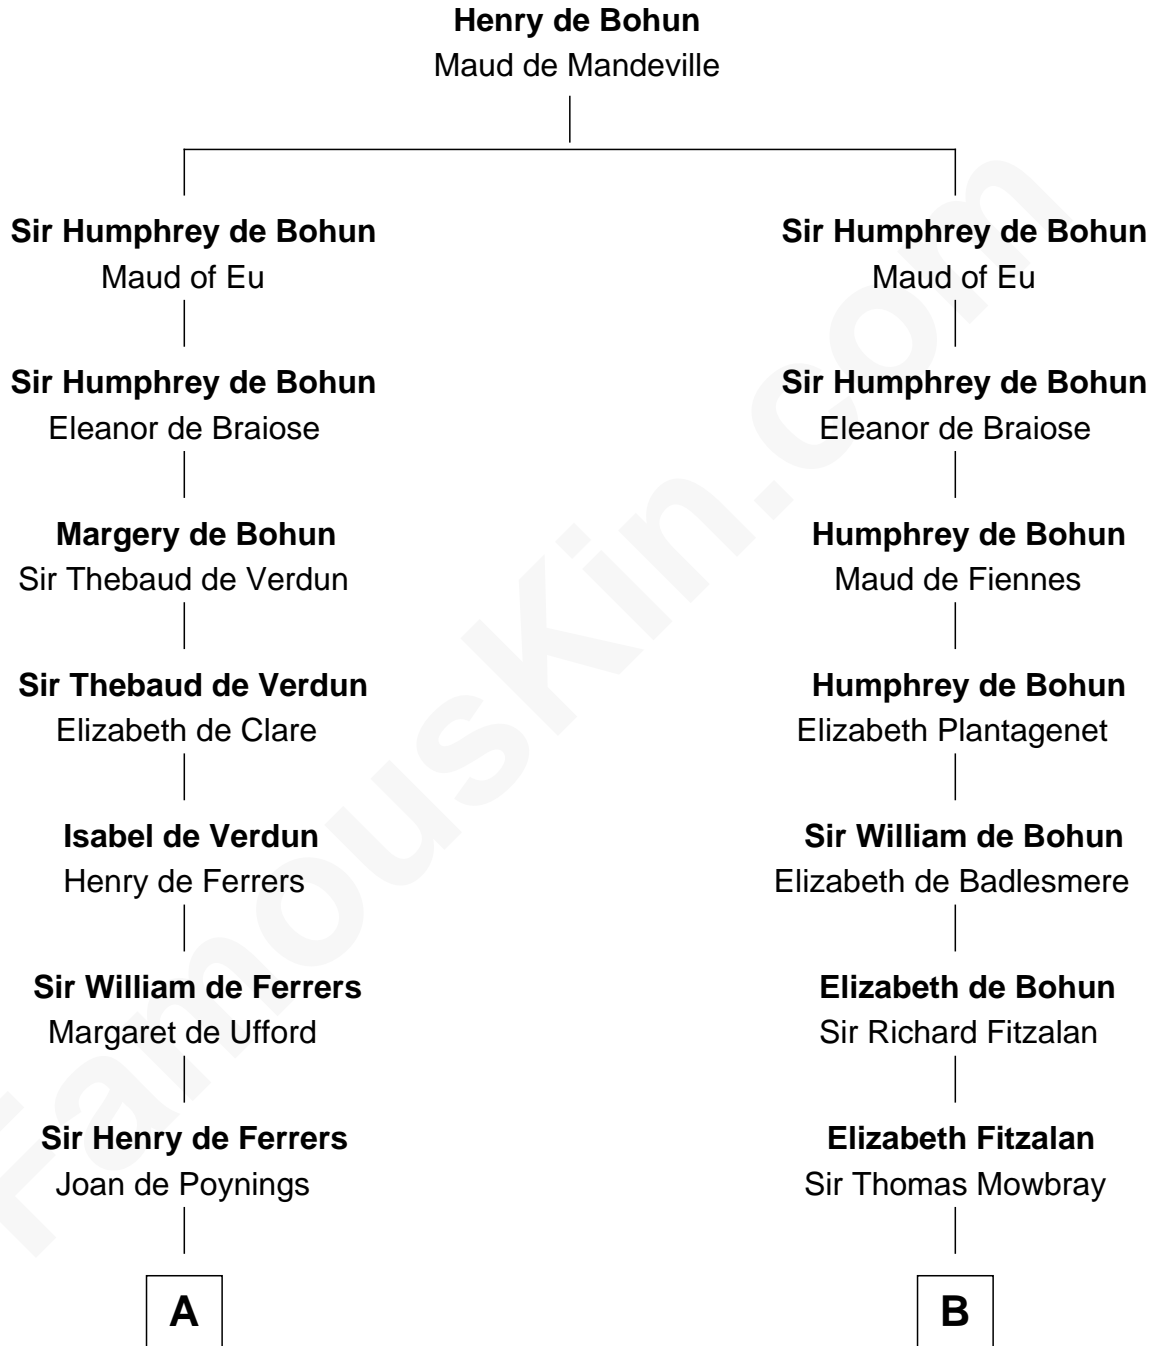

FamousKin.com

Relationship Chart of

Hetty Green

"The Witch of Wall Street"

20th cousin 1 time removed of

John Marshall

4th Chief Justice of the U.S. Supreme Court

C

Thomas Hicks

Judith Akin

Sarah Hicks

Gideon Howland

Gideon Howland

Mehitable Howland

Abby Slocum Howland

Edward Mott Robinson

Hetty Green

"The Witch of Wall Street"

D

Thomas Randolph

----- Fleming

Mary Isham Randolph

Rev. James Keith

Mary Randolph Keith