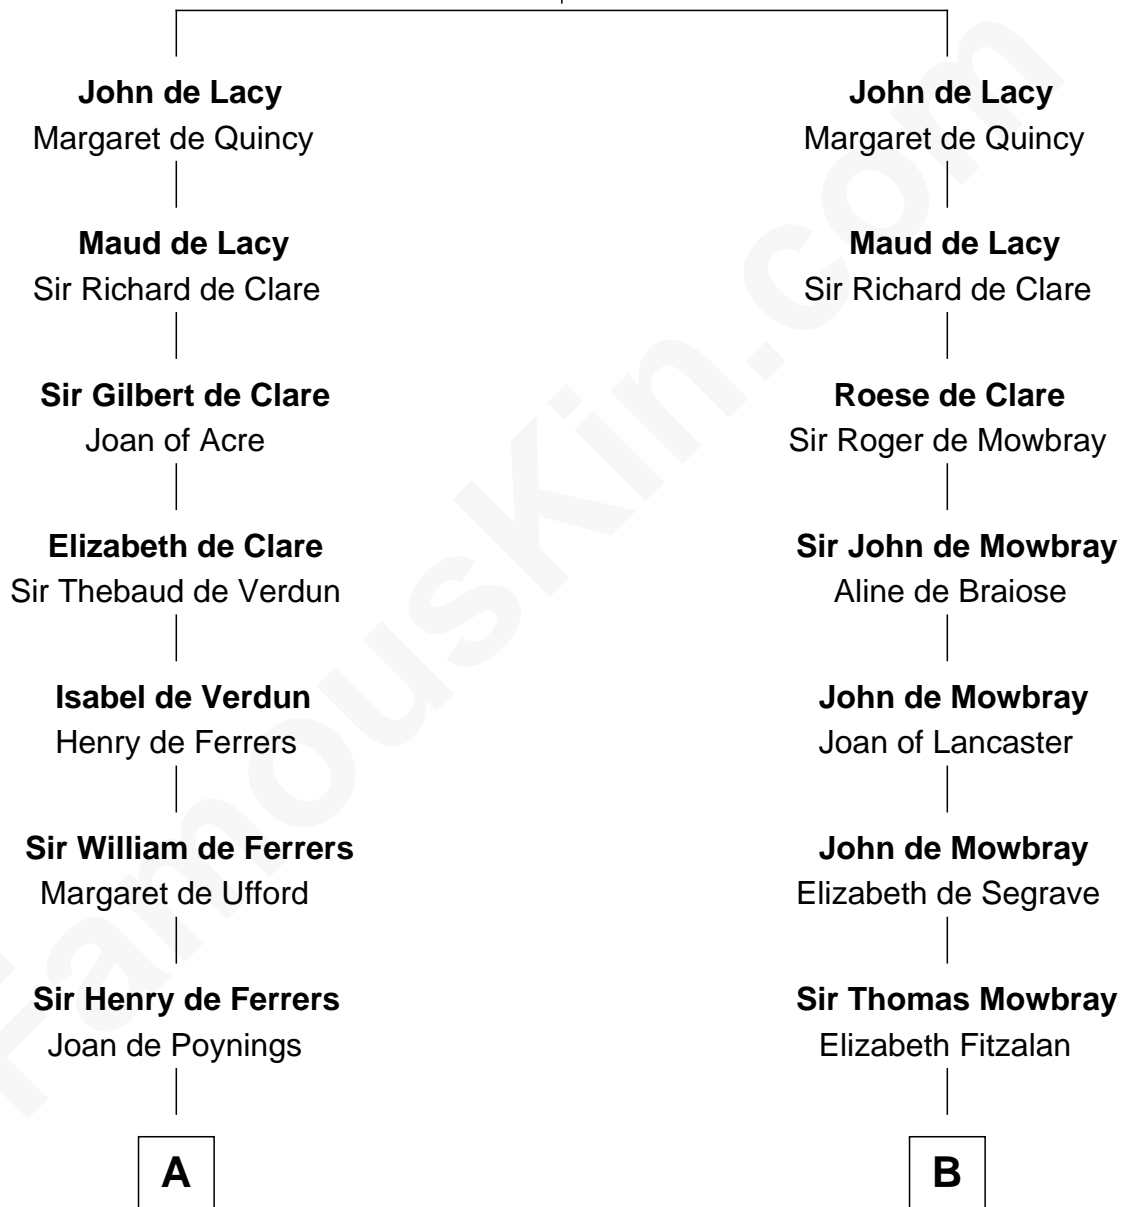

# FamousKin.com Relationship Chart of

**Hetty Green**

*"The Witch of Wall Street"*

20th cousin 1 time removed of

**John Marshall**

*4th Chief Justice of the U.S. Supreme Court*

**Roger de Lacy**  
Maud de Clere

**C**

**Thomas Hicks**

Judith Akin

**Sarah Hicks**

Gideon Howland

**Gideon Howland**

Mehitable Howland

**Abby Slocum Howland**

Edward Mott Robinson

**Hetty Green**

*"The Witch of Wall Street"*

**D**

**Thomas Randolph**

----- Fleming

**Mary Isham Randolph**

Rev. James Keith