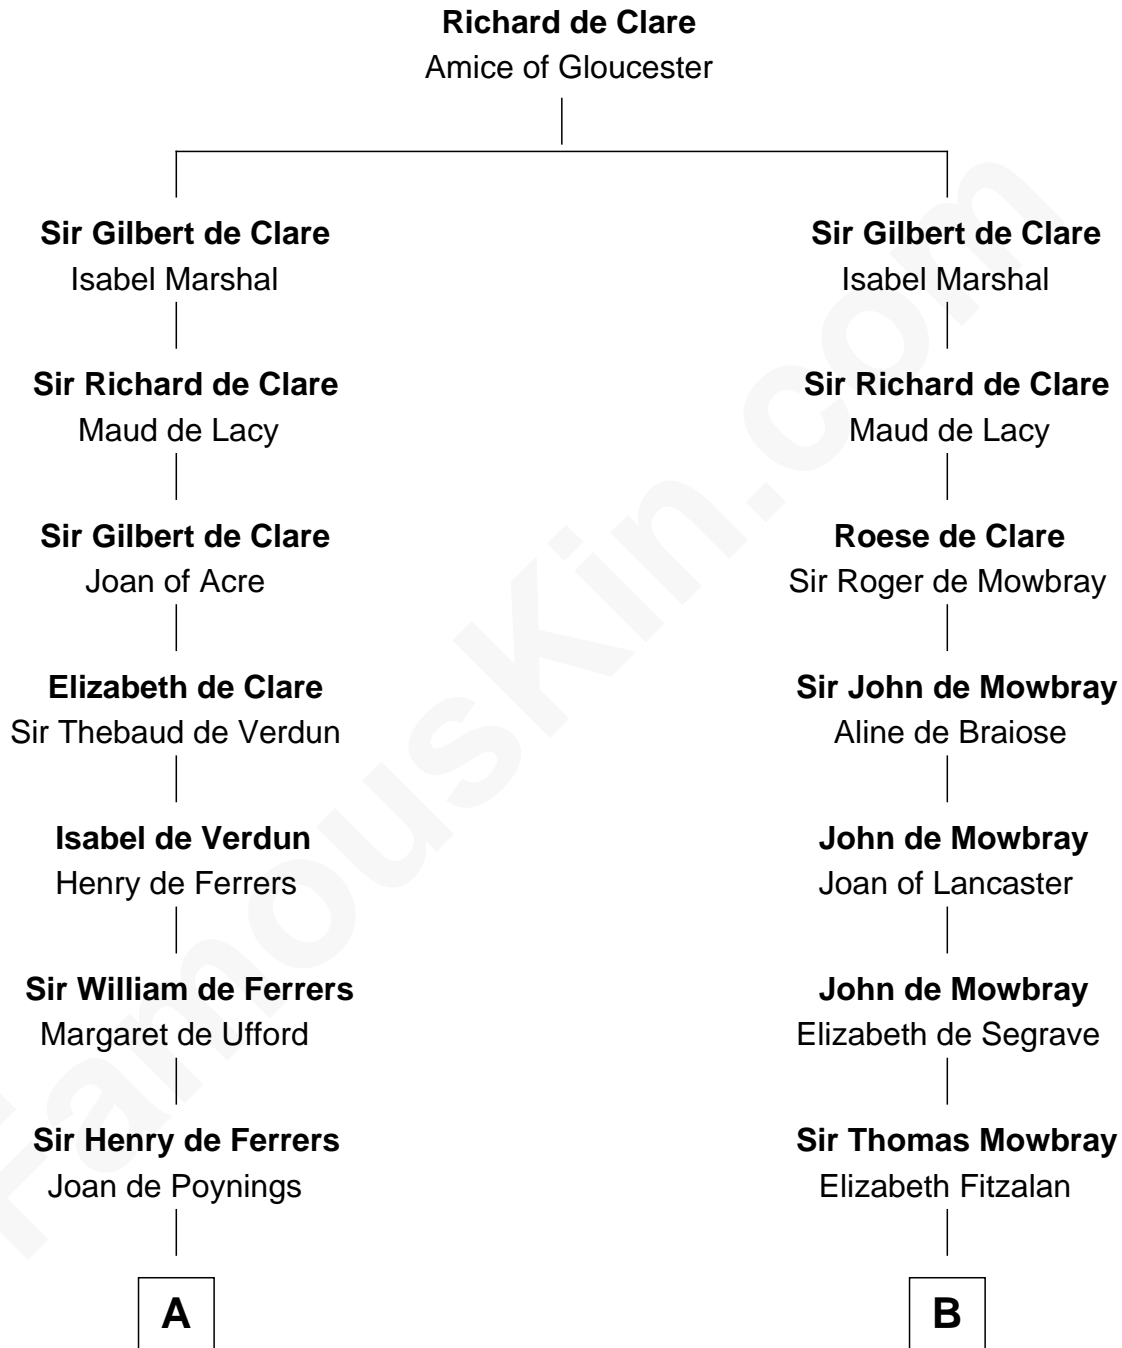

FamousKin.com

Relationship Chart of

Hetty Green

"The Witch of Wall Street"

20th cousin 1 time removed of

John Marshall

4th Chief Justice of the U.S. Supreme Court

C

Thomas Hicks

Judith Akin

Sarah Hicks

Gideon Howland

Gideon Howland

Mehitable Howland

Abby Slocum Howland

Edward Mott Robinson

Hetty Green

"The Witch of Wall Street"

D

Thomas Randolph

----- Fleming

Mary Isham Randolph

Rev. James Keith

Mary Randolph Keith