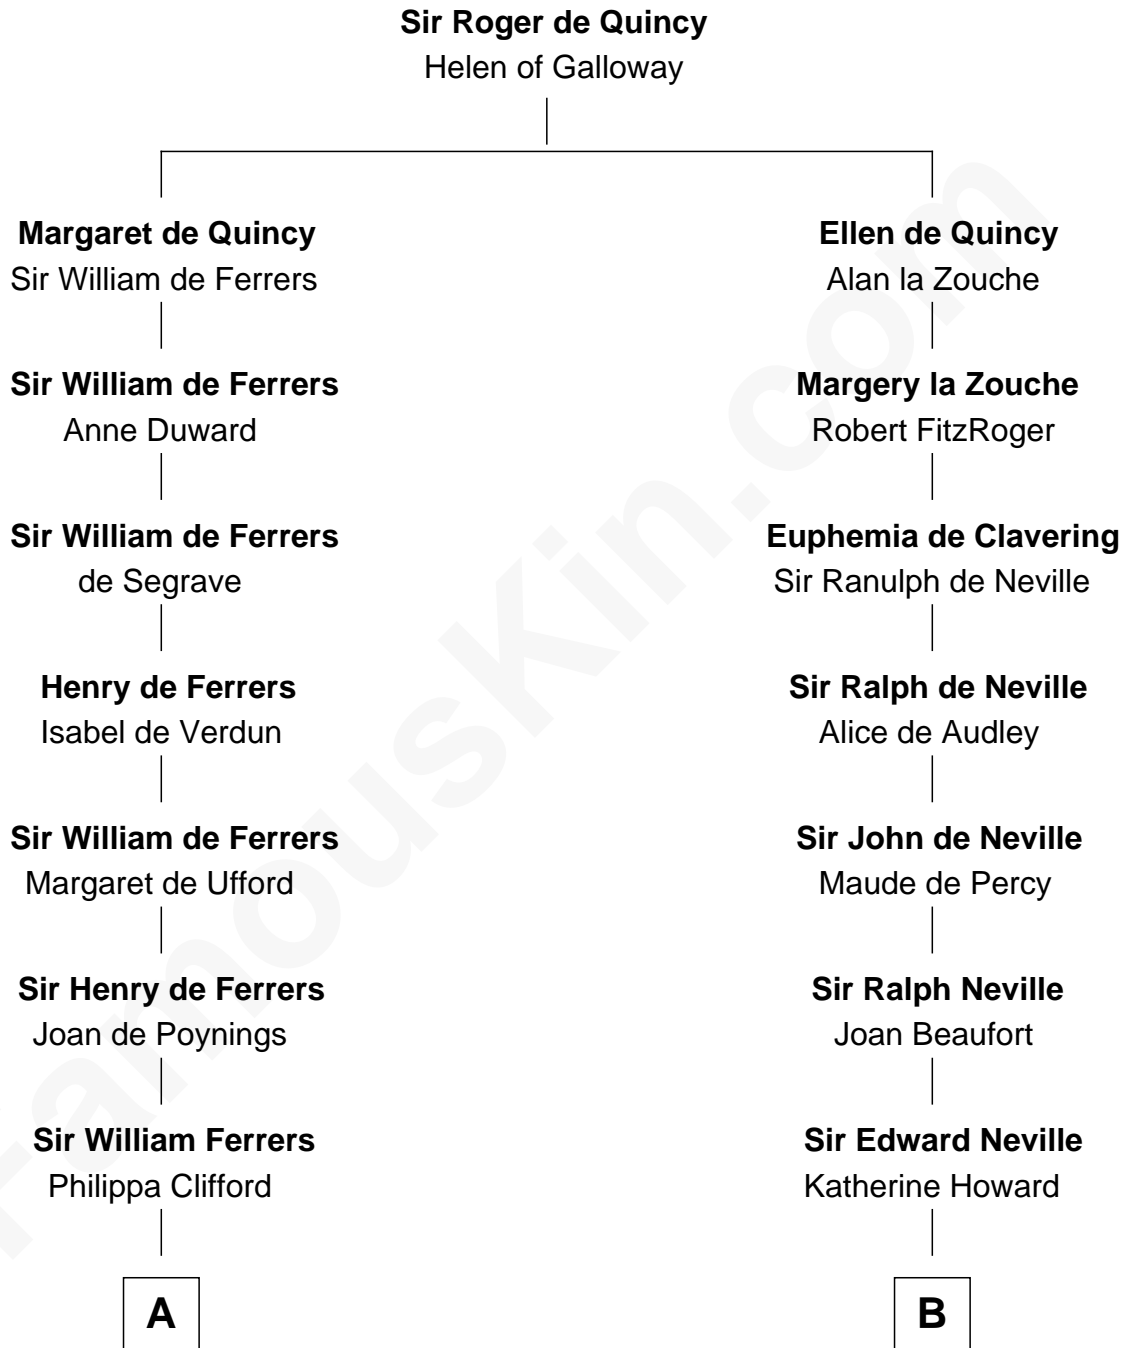

## Relationship Chart of

### Hetty Green

*"The Witch of Wall Street"*

18th cousin 2 times removed of

### John Marshall

*4th Chief Justice of the U.S. Supreme Court*

**C**

**Sarah Hicks**  
Gideon Howland

**Gideon Howland**  
Mehitable Howland

**Abby Slocum Howland**  
Edward Mott Robinson

**Hetty Green**  
*"The Witch of Wall Street"*