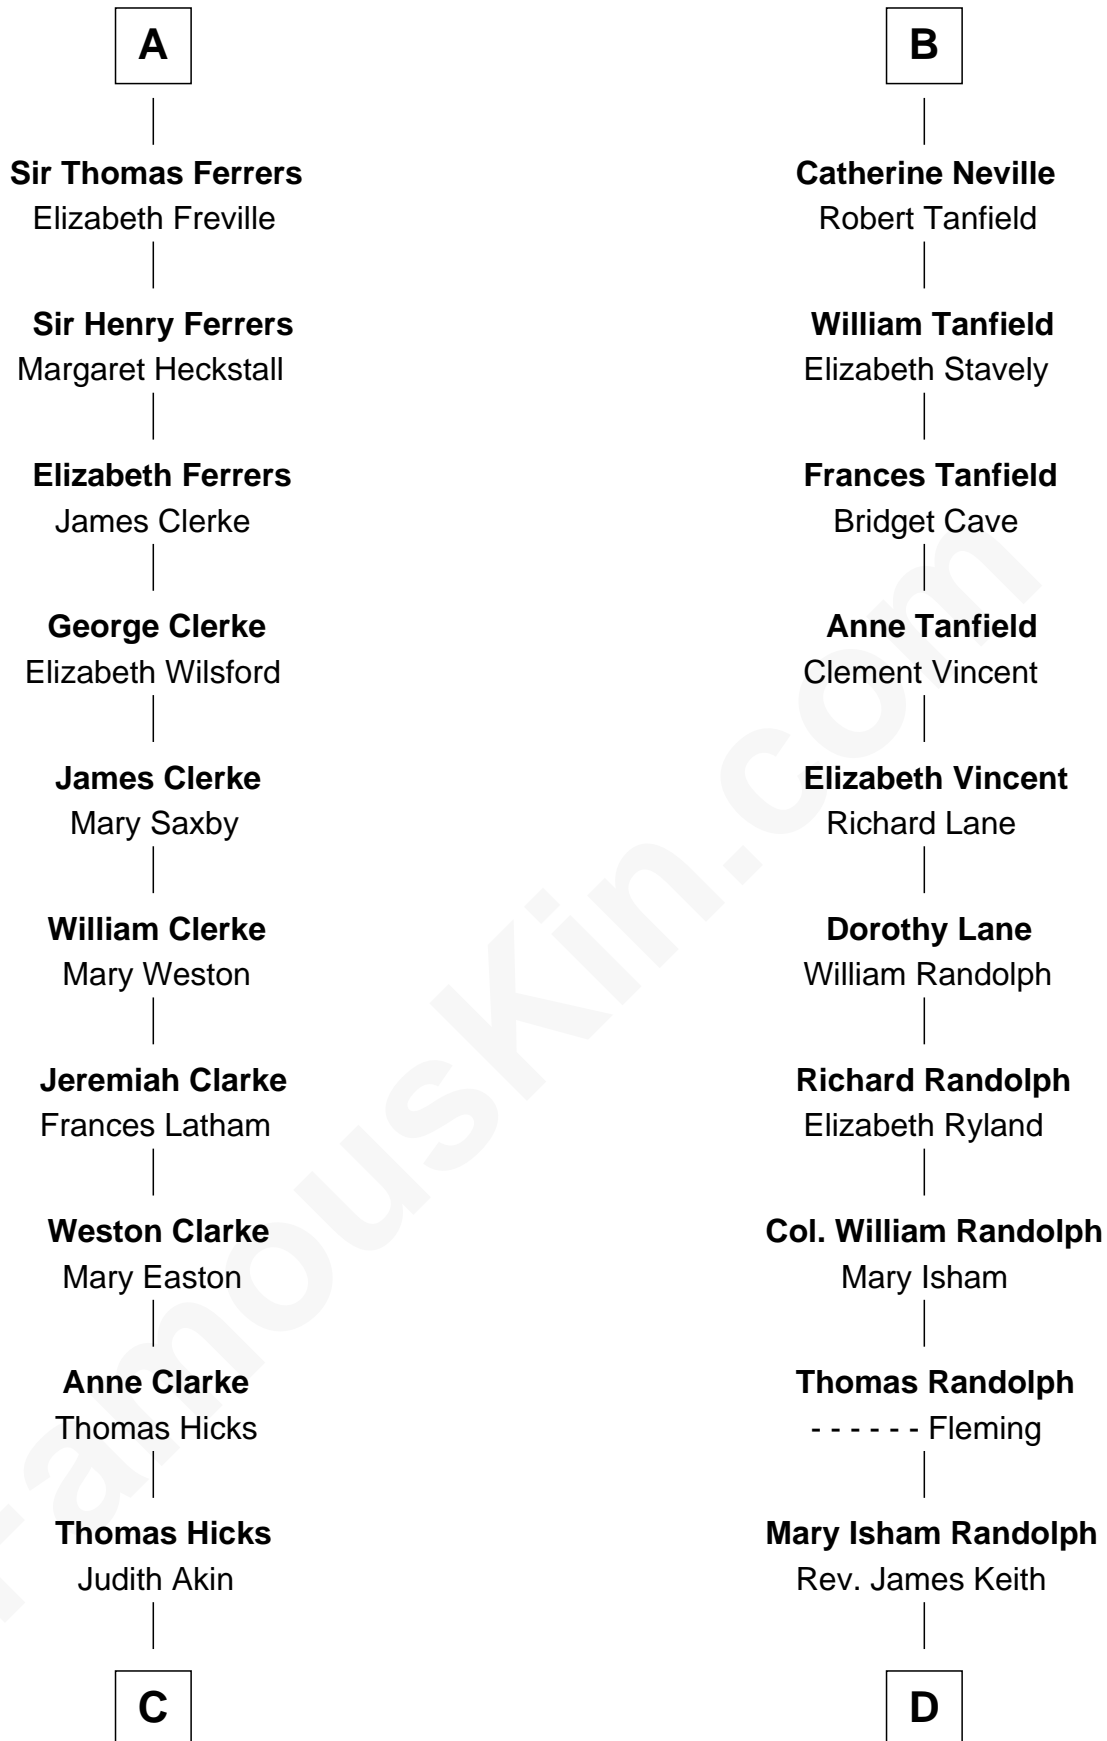

## Relationship Chart of

### Hetty Green

*"The Witch of Wall Street"*

18th cousin 2 times removed of

### John Marshall

*4th Chief Justice of the U.S. Supreme Court*

**C**

**Sarah Hicks**  
Gideon Howland

**Gideon Howland**  
Mehitable Howland

**Abby Slocum Howland**  
Edward Mott Robinson

**Hetty Green**  
*"The Witch of Wall Street"*