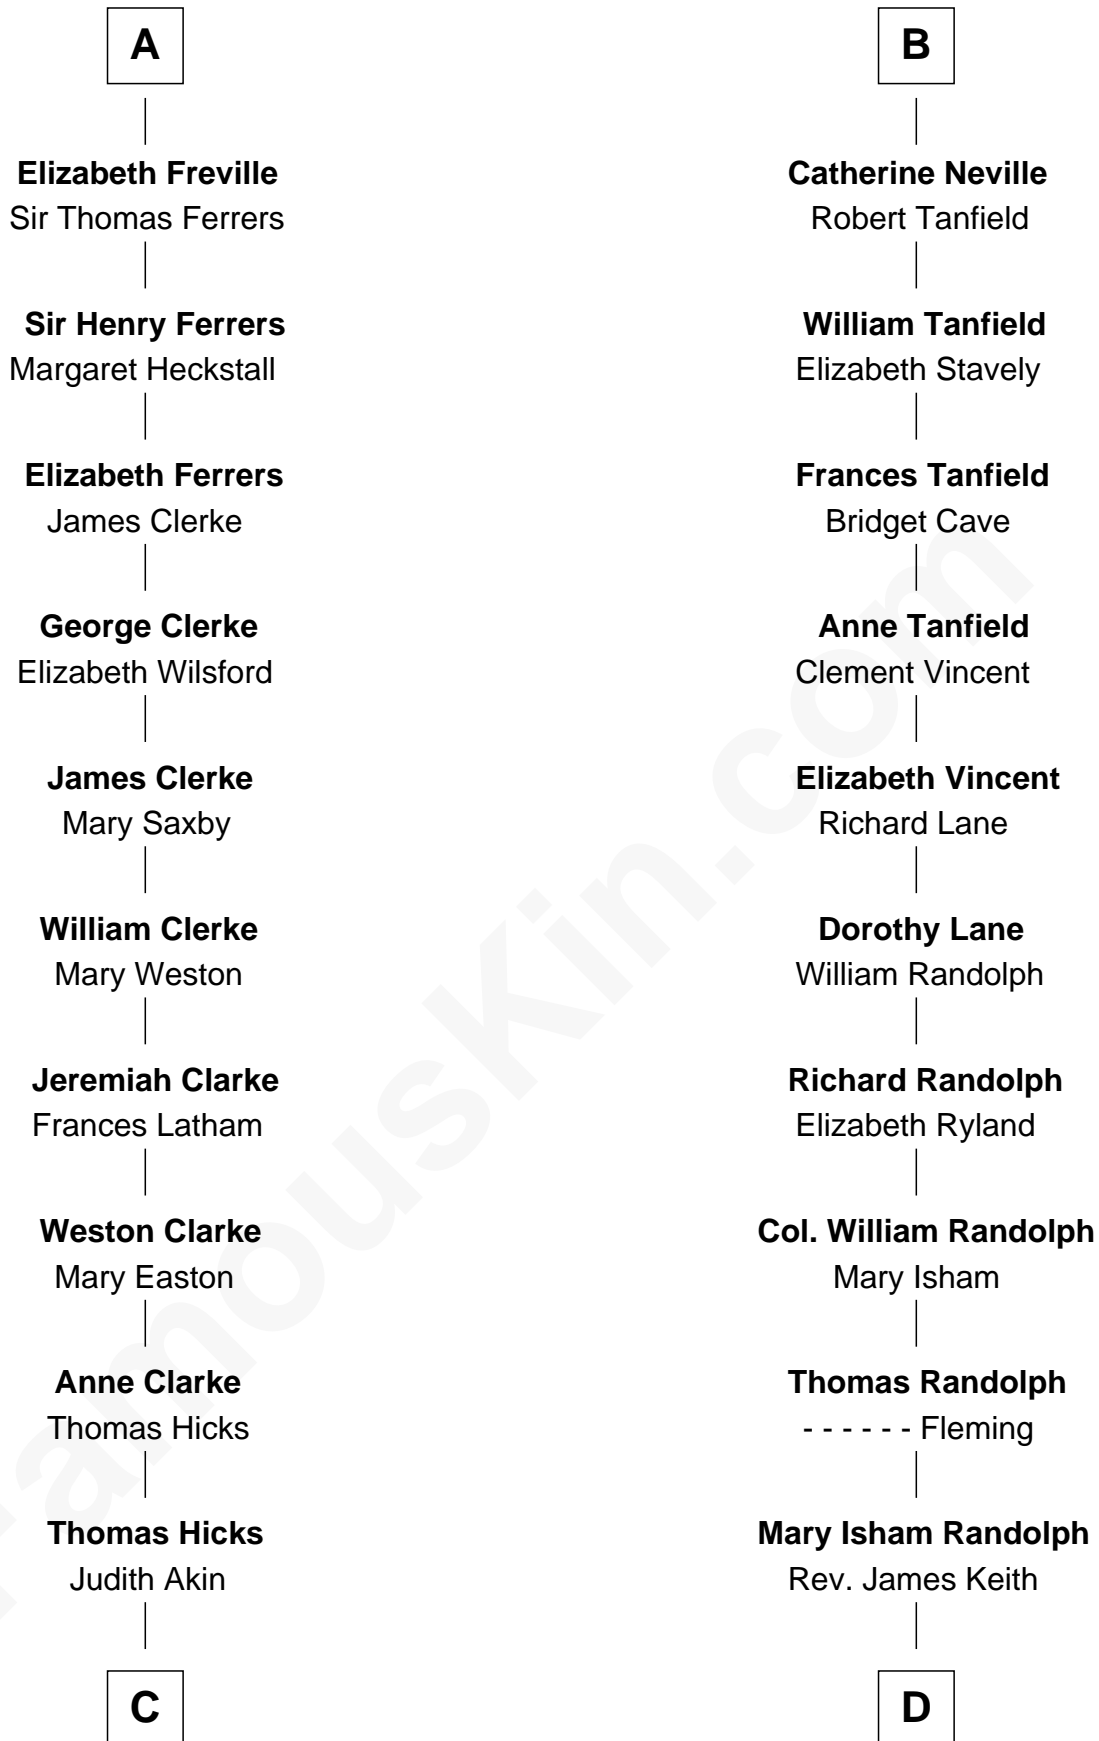

FamousKin.com Relationship Chart of

Hetty Green

"The Witch of Wall Street"

18th cousin 2 times removed of

John Marshall

4th Chief Justice of the U.S. Supreme Court

Sir William Longespee

Ela of Salisbury

C

Sarah Hicks
Gideon Howland

Gideon Howland
Mehitable Howland

Abby Slocum Howland
Edward Mott Robinson

Hetty Green
"The Witch of Wall Street"

D

Mary Randolph Keith
Col. Thomas Marshall

John Marshall
U.S. Supreme Court Chief Justice