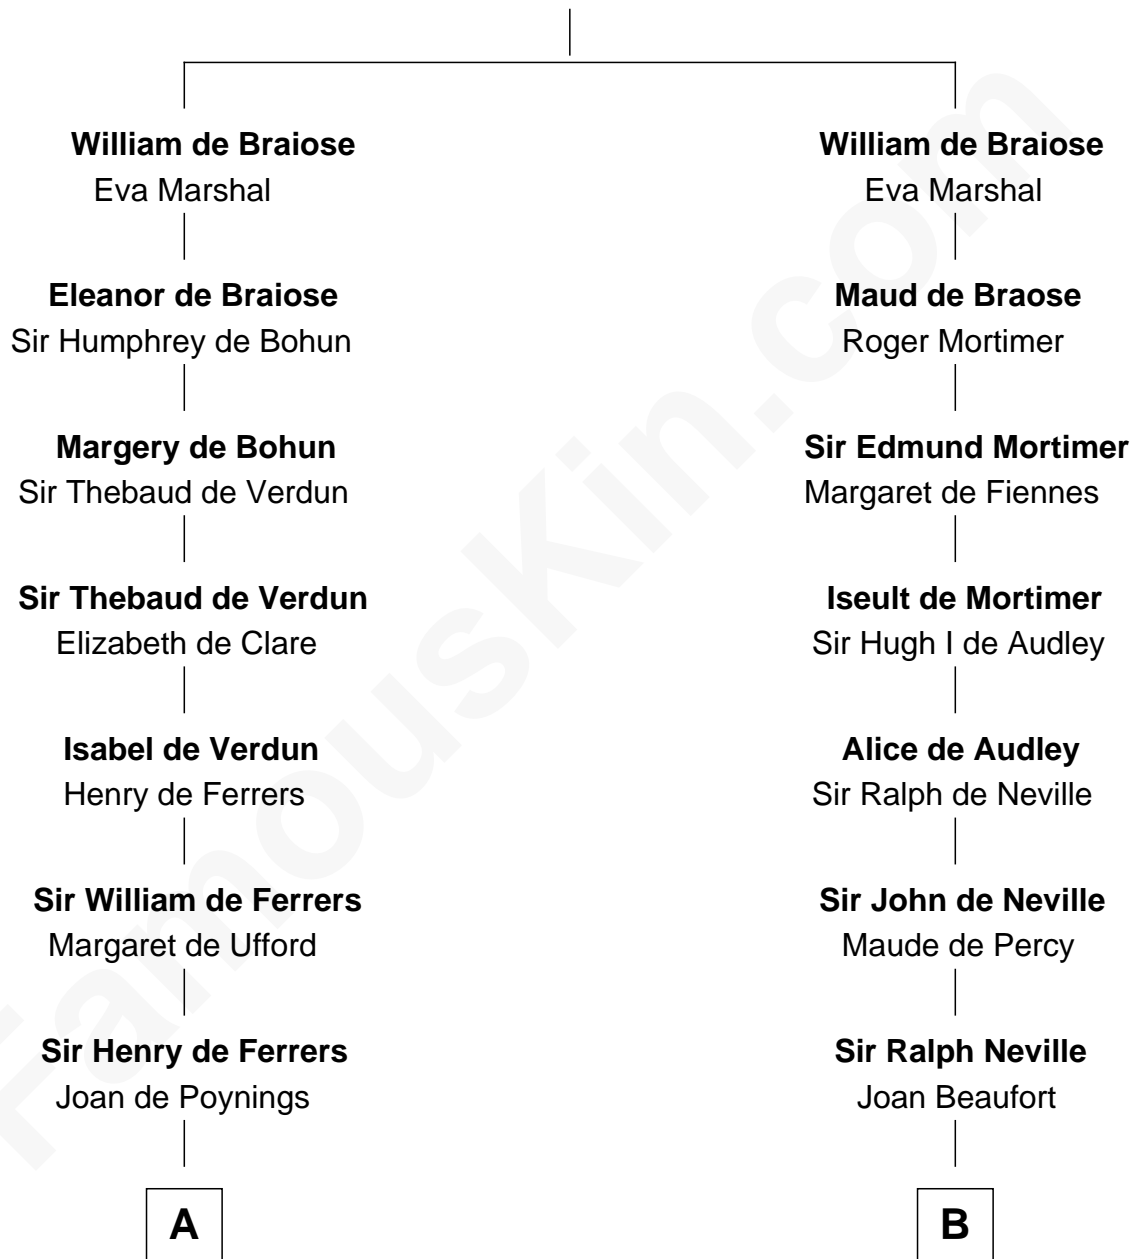

FamousKin.com

Relationship Chart of

Hetty Green

"The Witch of Wall Street"

19th cousin 2 times removed of

John Marshall

4th Chief Justice of the U.S. Supreme Court

Reginald de Braiose

Edward Mott Robinson

Hetty Green

"The Witch of Wall Street"

D

Mary Isham Randolph

Rev. James Keith

Mary Randolph Keith

Col. Thomas Marshall