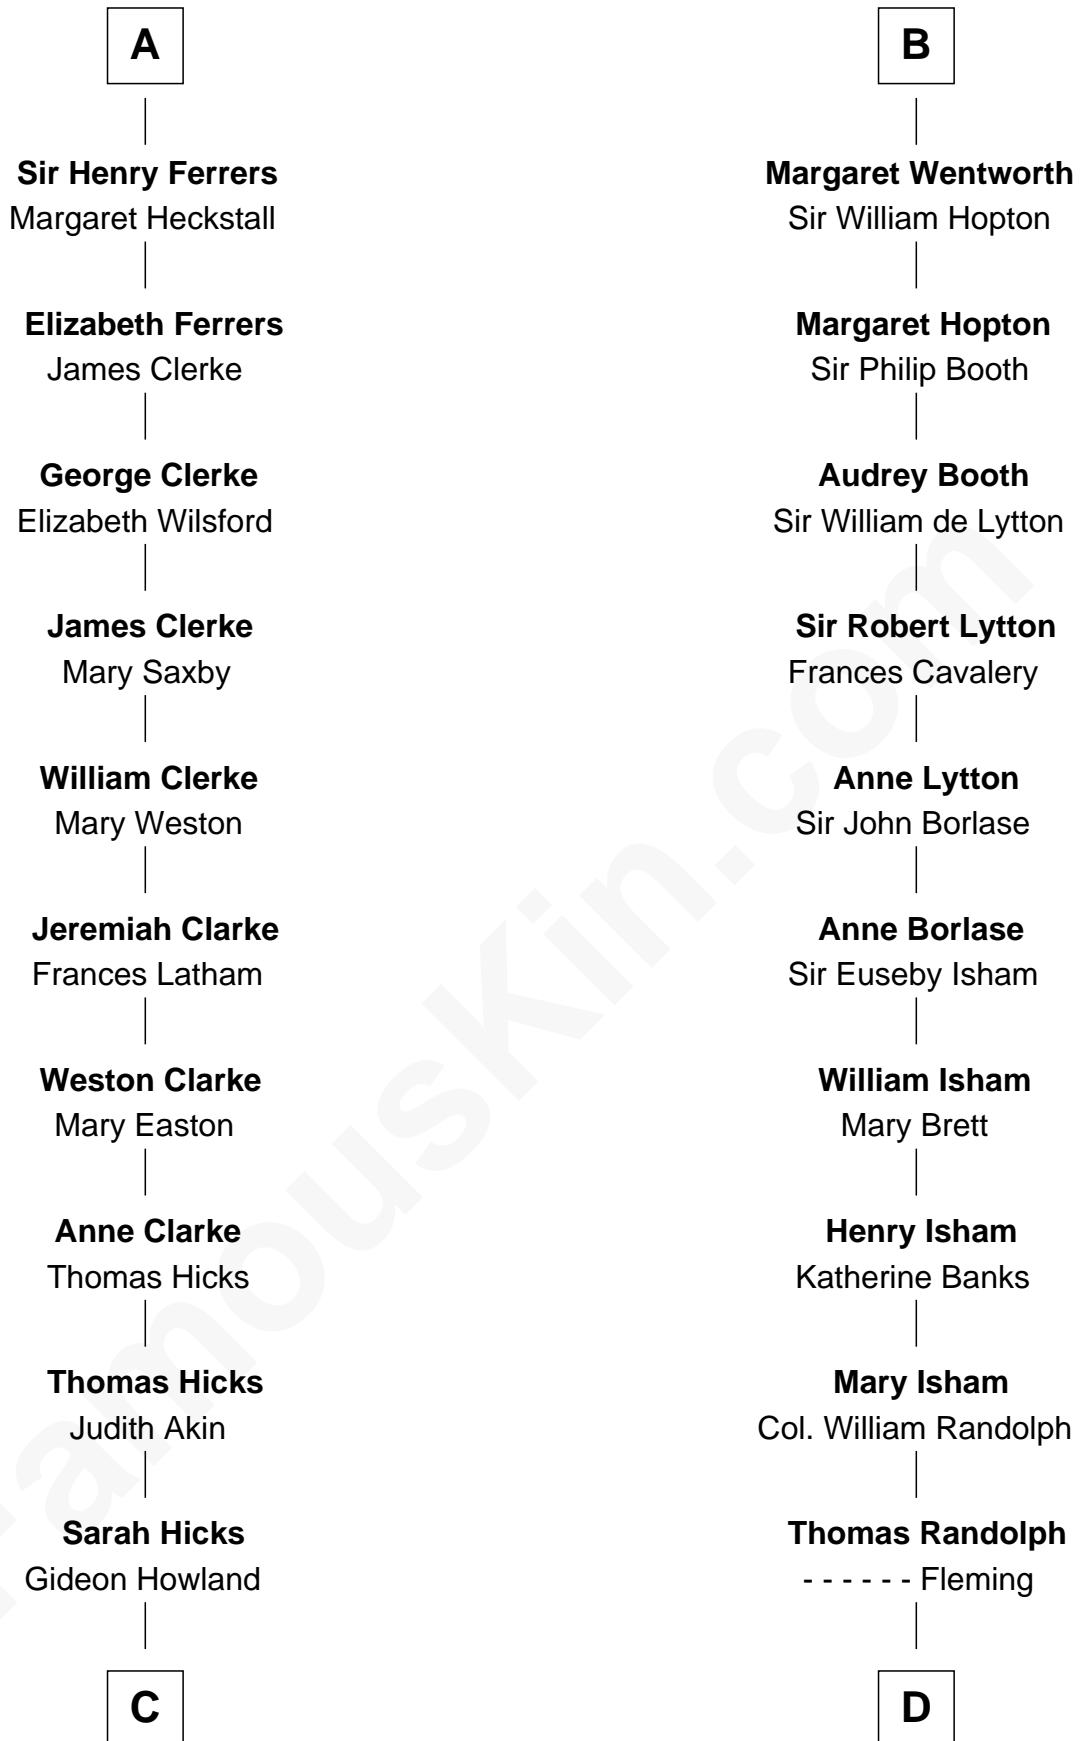

# FamousKin.com Relationship Chart of

**Hetty Green**

*"The Witch of Wall Street"*

19th cousin of

**John Marshall**

*4th Chief Justice of the U.S. Supreme Court*

**C**

**Gideon Howland**  
Mehitable Howland

**Abby Slocum Howland**  
Edward Mott Robinson

**Hetty Green**  
*"The Witch of Wall Street"*

**D**

**Mary Isham Randolph**  
Rev. James Keith

**Mary Randolph Keith**  
Col. Thomas Marshall

**John Marshall**  
*U.S. Supreme Court Chief Justice*