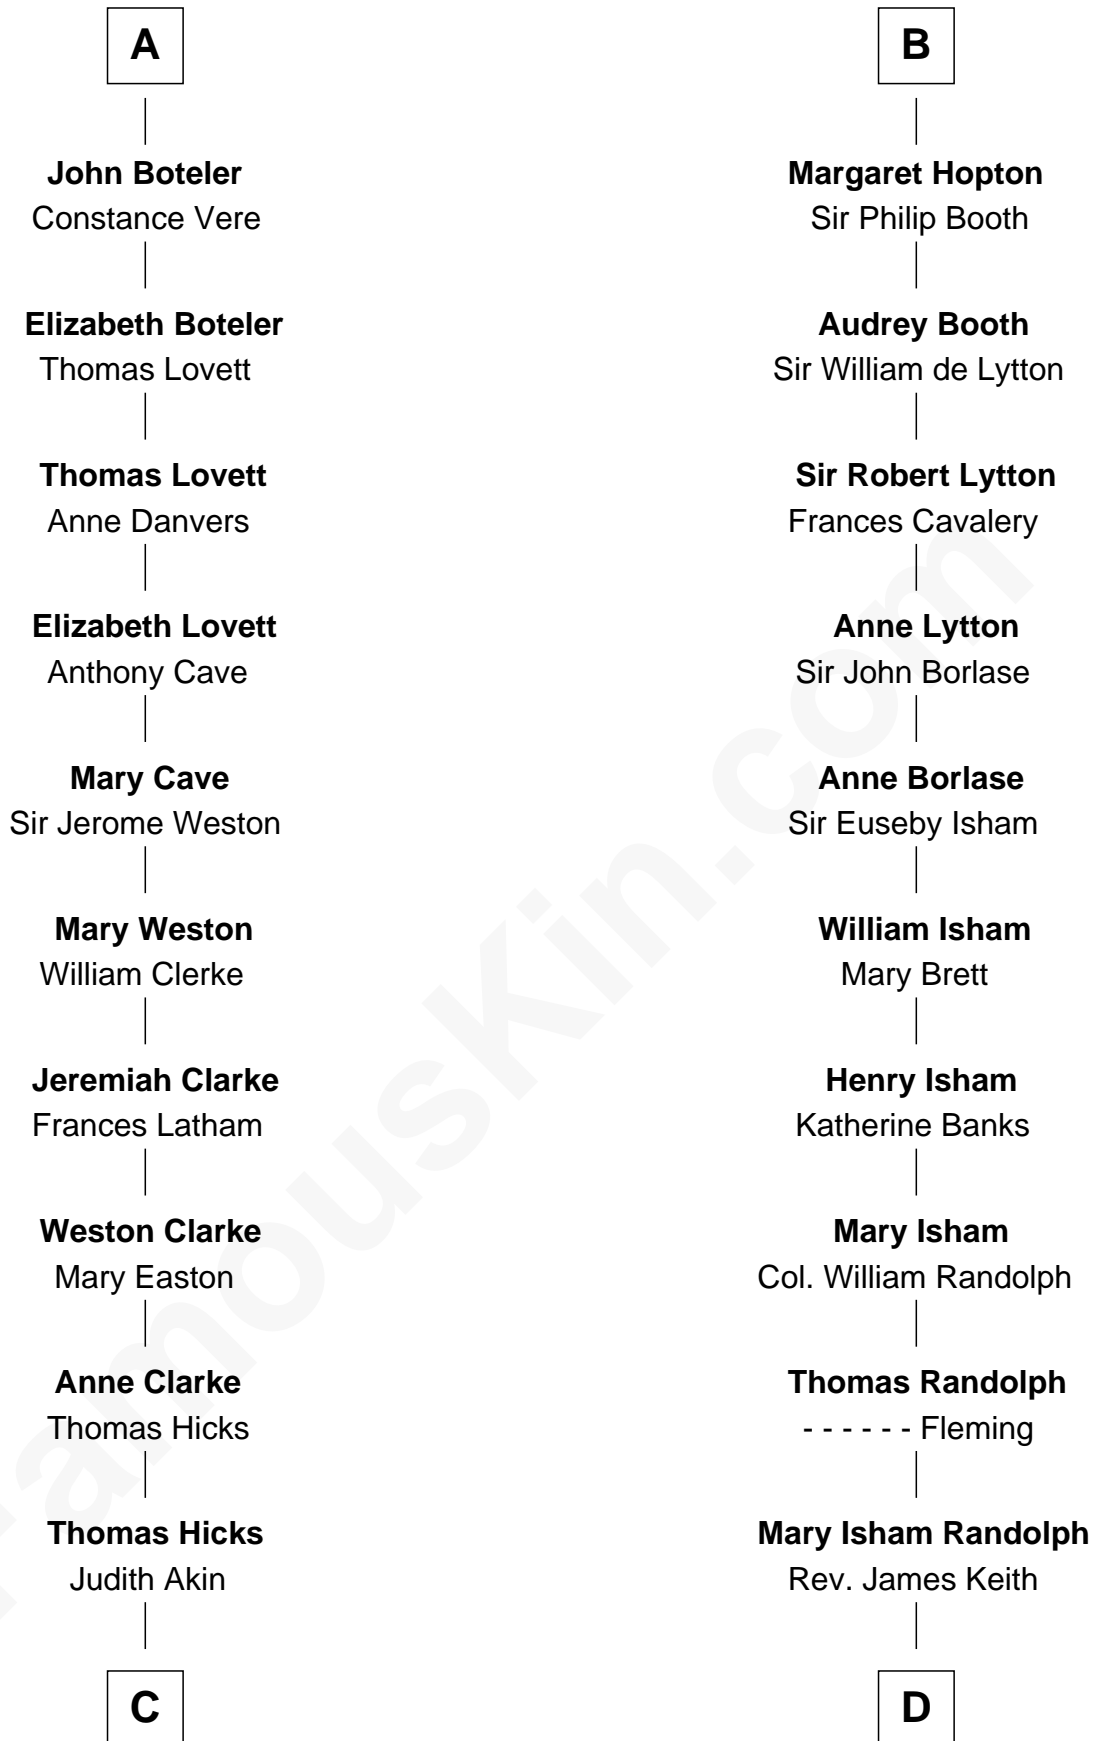

FamousKin.com Relationship Chart of

Hetty Green

"The Witch of Wall Street"

18th cousin 2 times removed of

John Marshall

4th Chief Justice of the U.S. Supreme Court

Sir William de Cantilupe

Eve de Braiose

Joan de Cantilupe
Sir Henry de Hastings

Sir John de Hastings
Isabel de Valence

Elizabeth de Hastings
Sir Roger de Grey

Sir Reynold de Grey
Eleanor le Strange

Ida Grey
John Cokayne

Elizabeth Cokayne
Sir Philip le Boteler

Philip Boteler
Isabel Willoughby

A

Milicent de Cantilupe
Eudo la Zouche

Sir William la Zouche
Maud Lovel

Milicent la Zouche
Sir William Deincourt

Margaret Deincourt
Sir Robert de Tibetot

Elizabeth de Tibetot
Sir Philip le Despencer

Margery Despencer
Sir Roger Wentworth

Margaret Wentworth
Sir William Hopton

B

C

Sarah Hicks
Gideon Howland

Gideon Howland
Mehitable Howland

Abby Slocum Howland
Edward Mott Robinson

Hetty Green
"The Witch of Wall Street"