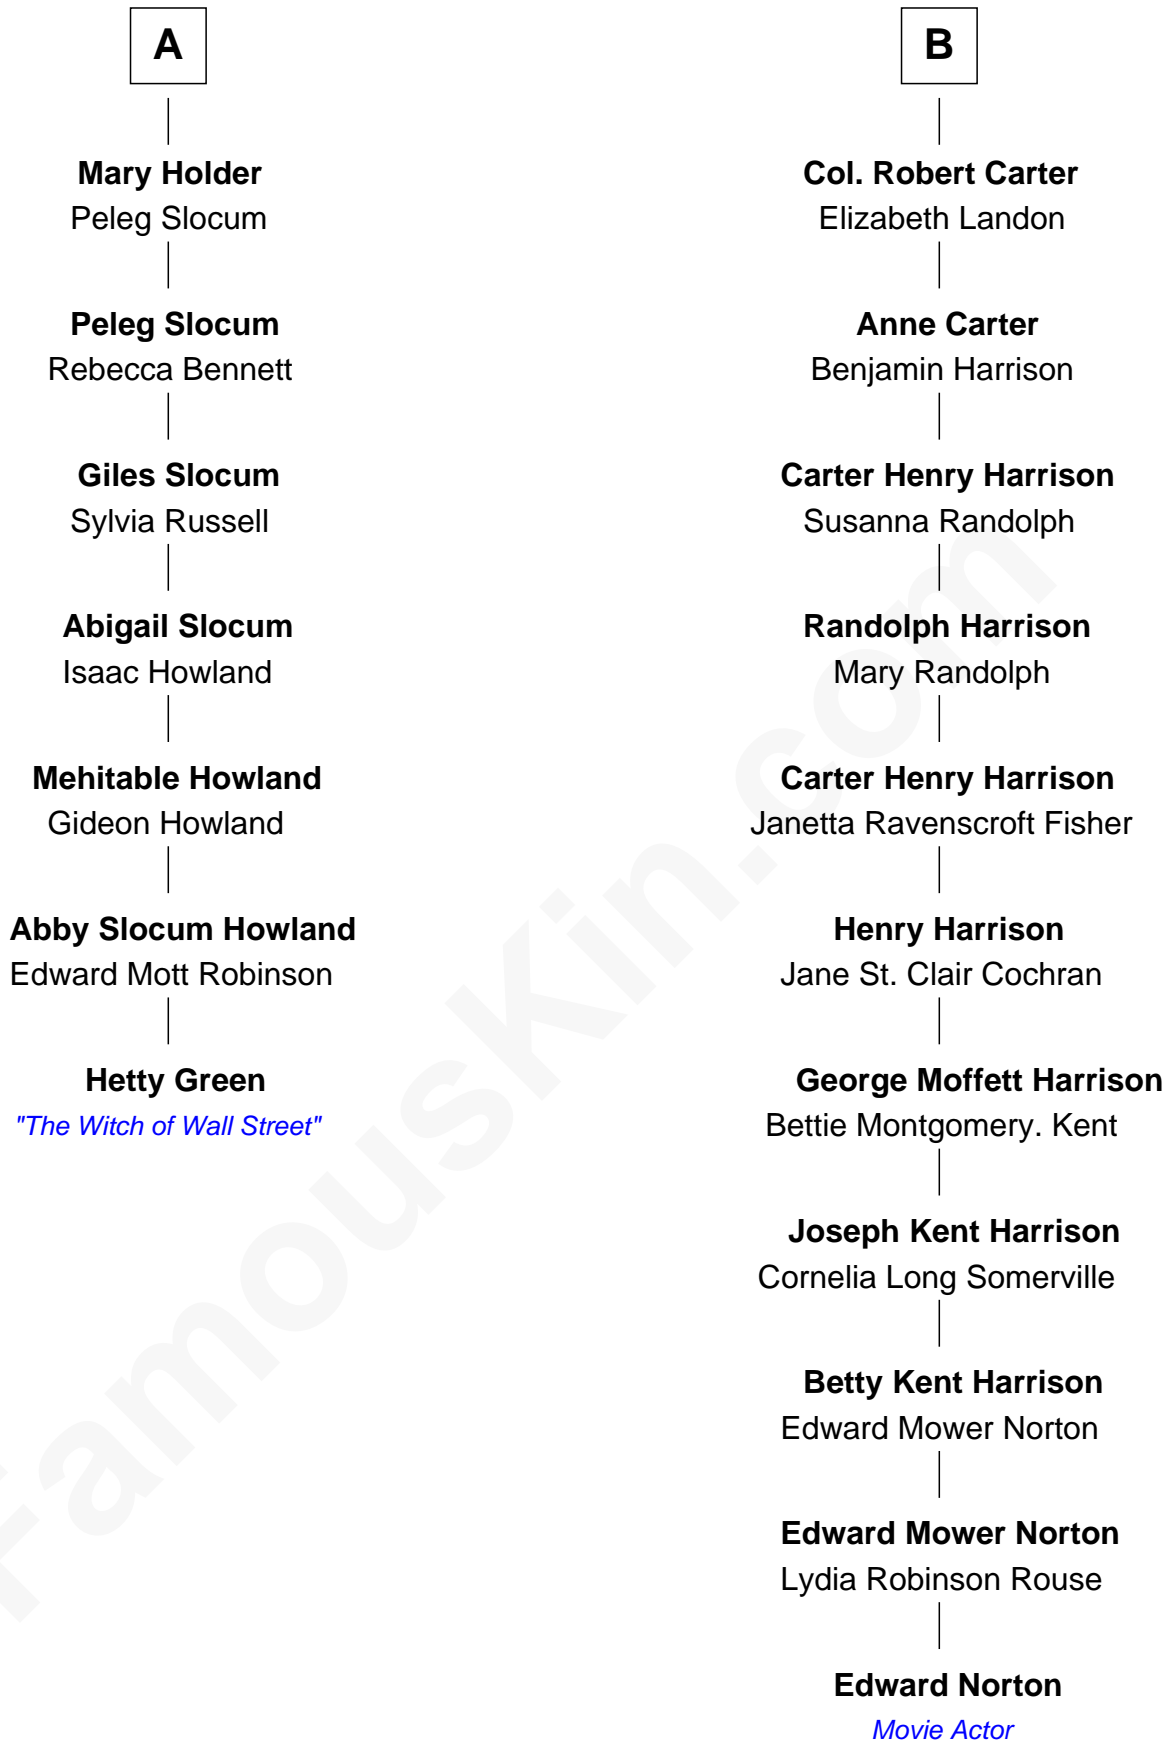

FamousKin.com Relationship Chart of

Hetty Green

"The Witch of Wall Street"

13th cousin 4 times removed of

Edward Norton

Movie Actor

Sir Thomas Blount

Margaret de Gresley

Sir Thomas Blount

Agnes Hawley

Anne Blount

William Marbury

Robert Marbury

Katherine Williamson

William Marbury

Agnes Lenton

Helena Byron

Sir William Blount

Margaret Echyngham

Elizabeth Blount

Sir Andrews de Windsor

Edith Windsor

George Ludlow

Thomas Ludlow

Jane Pyle

Gabriel Ludlow

Phillis - - - - -

Sarah Ludlow

Col. John Carter

B

Edward Norton photo by [David Shankbone](#) (CC BY 3.0)