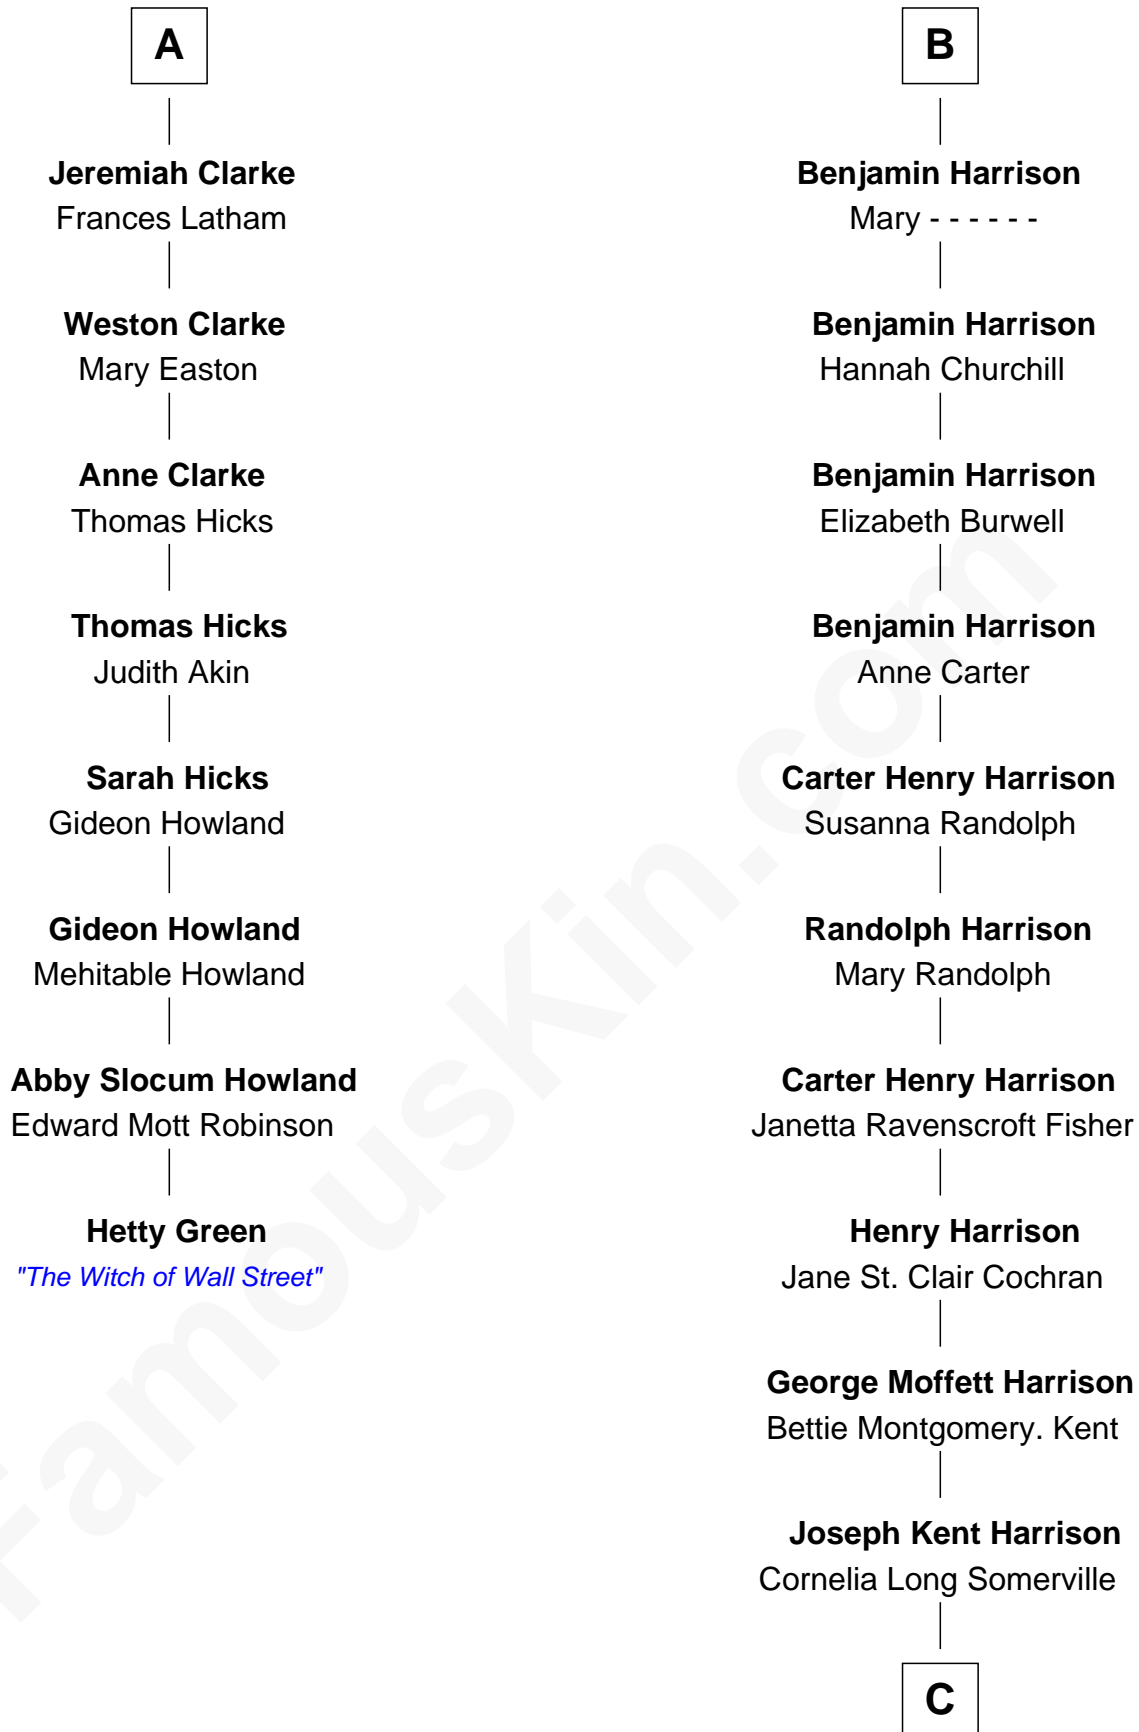

FamousKin.com Relationship Chart of

Hetty Green

"The Witch of Wall Street"

14th cousin 5 times removed of

Edward Norton

Movie Actor

Stephen le Scrope

Margery de Welles

George Clerke

Elizabeth Wilsford

James Clerke

Mary Saxby

William Clerke

Mary Weston

A

John le Scrope

Elizabeth Chaworth

Elizabeth le Scrope

Sir Henry le Scrope

Margaret Scrope

John Bernard

John Bernard

Margaret Daundelyn

John Bernard

Cecily Muscote

Francis Bernard

Alice Hazlewood

Elizabeth Bernard

Thomas Harrison

Probable

B

C