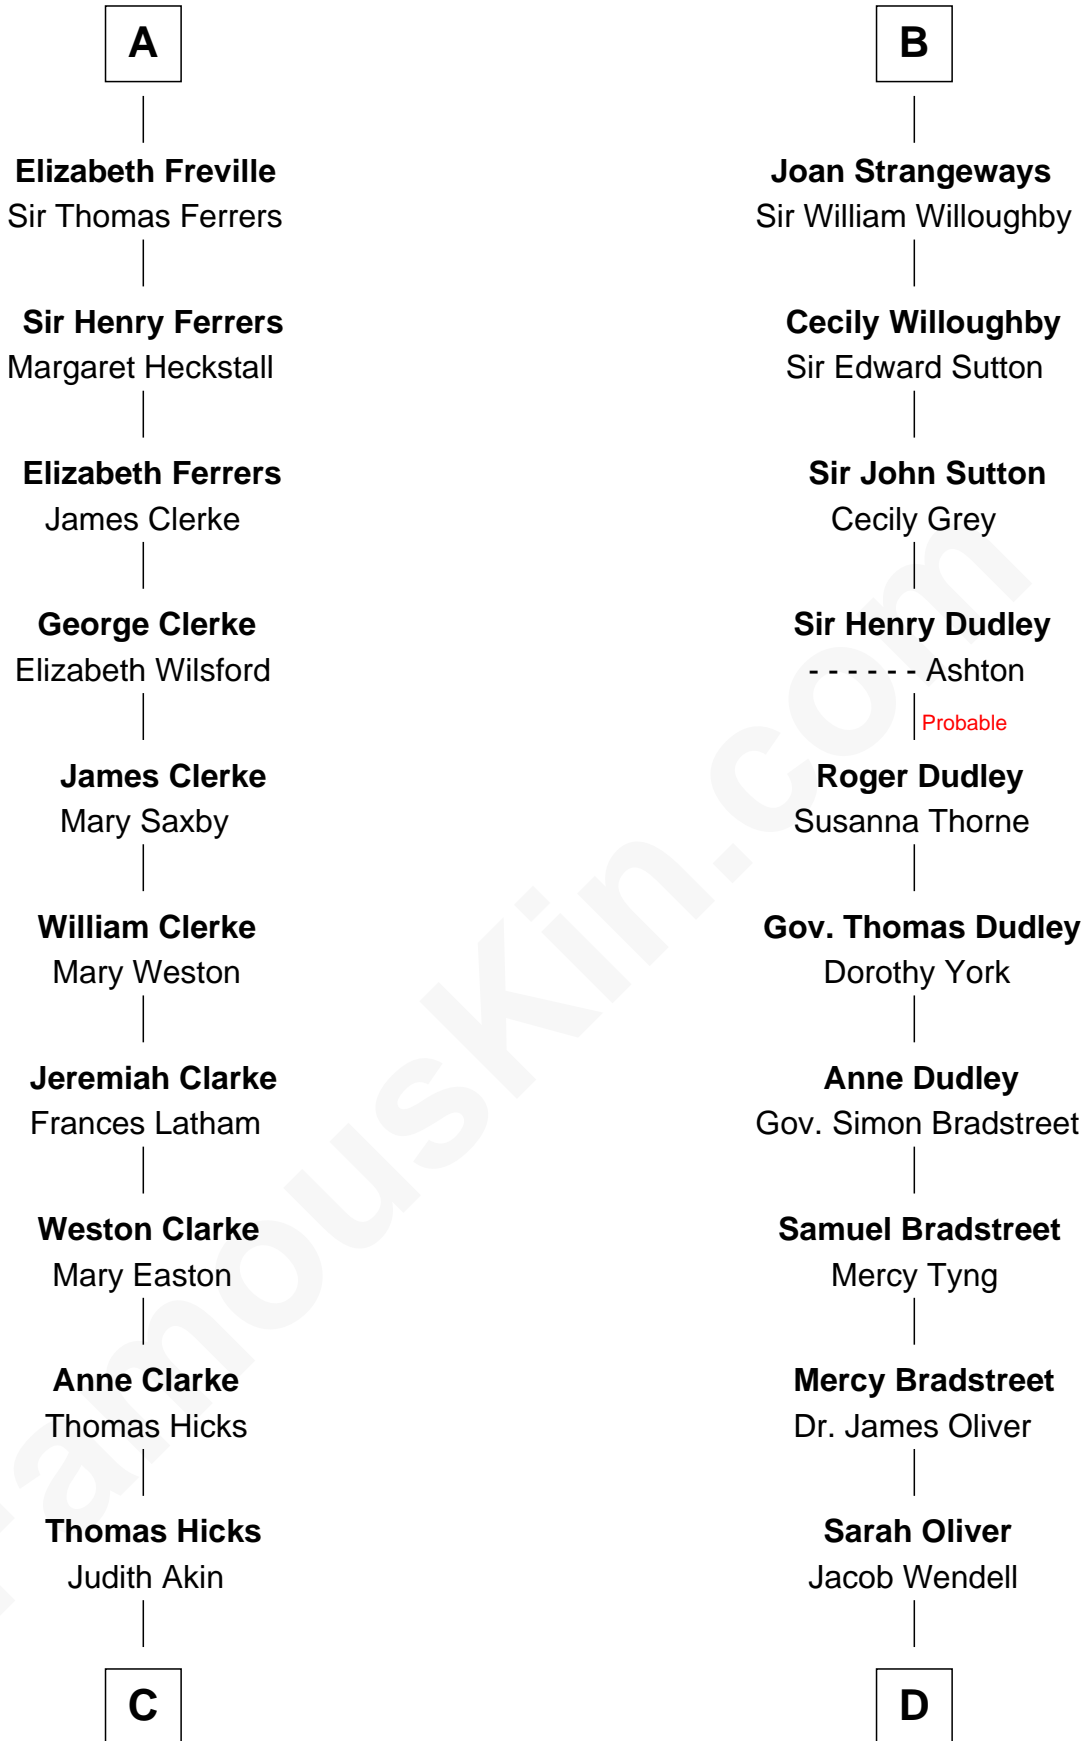

FamousKin.com Relationship Chart of

Hetty Green

"The Witch of Wall Street"

20th cousin of

Oliver Wendell Holmes, Jr.

U.S. Supreme Court Justice

Sir William Longespee

Ela of Salisbury

C

Sarah Hicks

Gideon Howland

Gideon Howland

Mehitable Howland

Abby Slocum Howland

Edward Mott Robinson

Hetty Green

"The Witch of Wall Street"

D

Oliver Wendell

Mary Jackson

Sarah Wendell

Rev. Abiel Holmes

Oliver Wendell Holmes

Amelia Lee Jackson