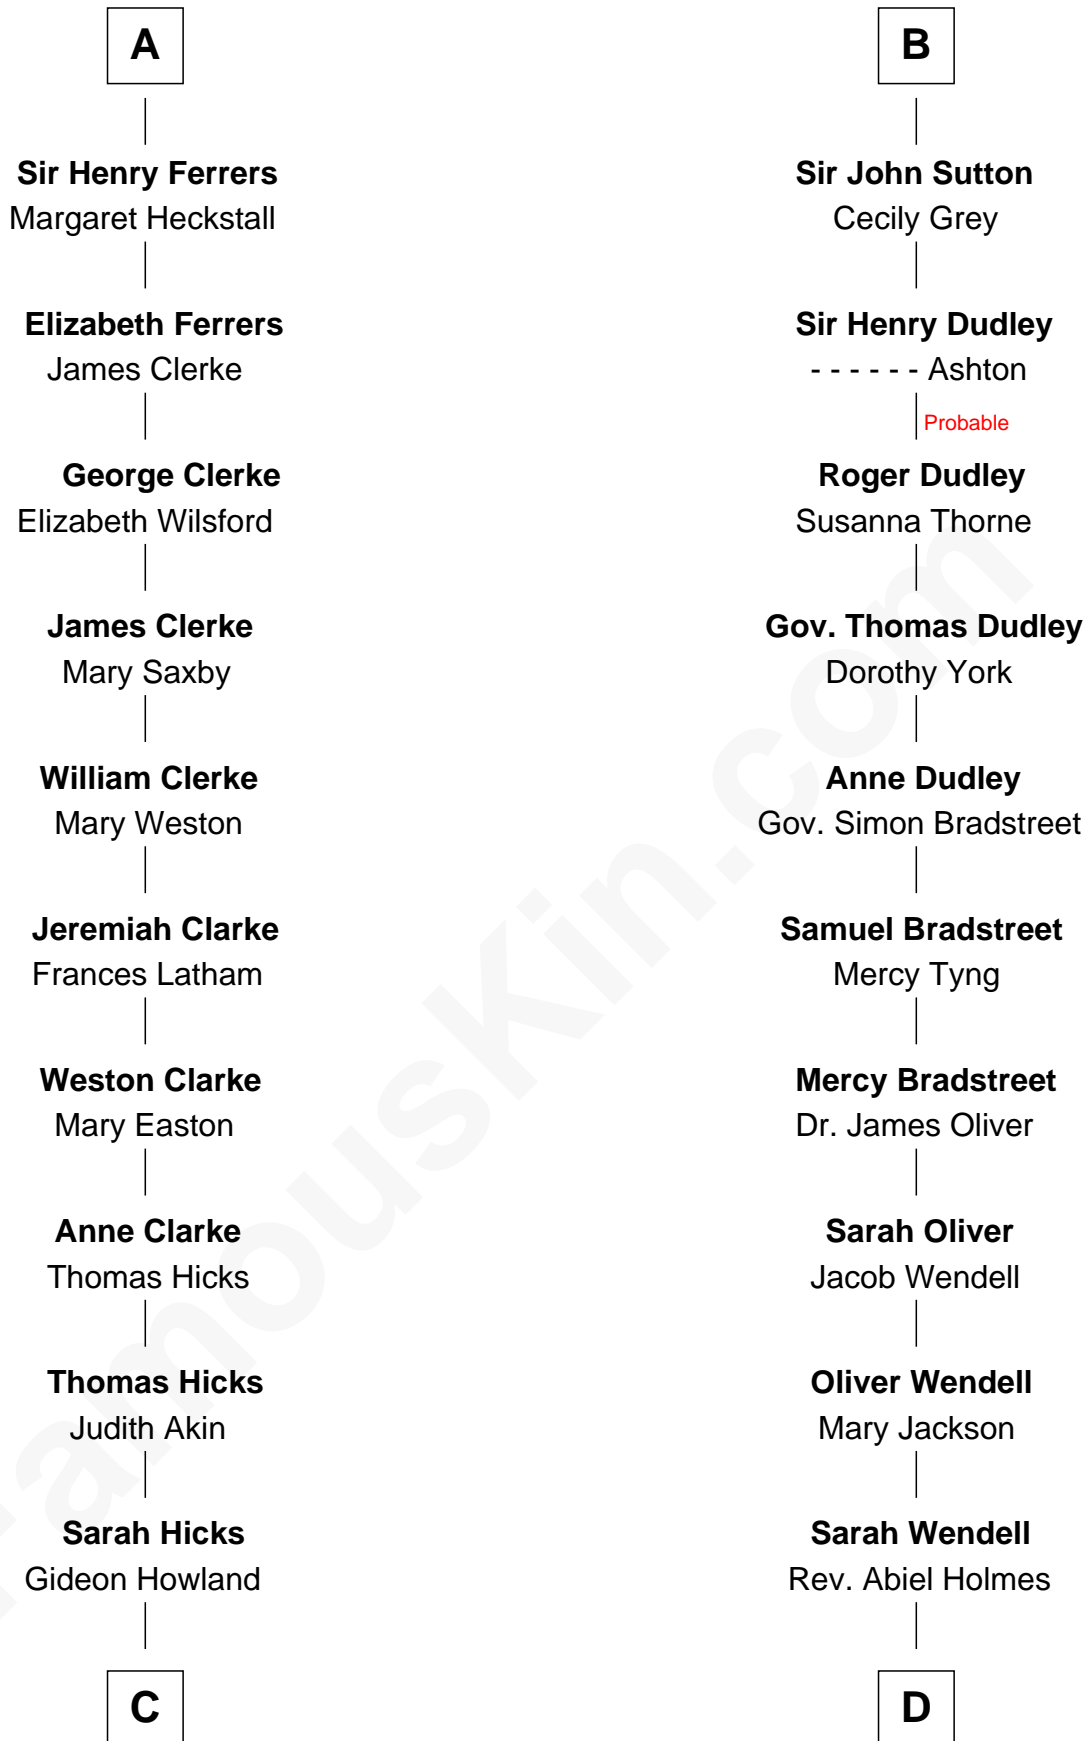

FamousKin.com

Relationship Chart of

Hetty Green

"The Witch of Wall Street"

18th cousin 1 time removed of

Oliver Wendell Holmes, Jr.

U.S. Supreme Court Justice

C

Gideon Howland
Mehitable Howland

Abby Slocum Howland
Edward Mott Robinson

Hetty Green
"The Witch of Wall Street"

D

Oliver Wendell Holmes
Amelia Lee Jackson

Oliver Wendell Holmes, Jr.
U.S. Supreme Court Justice