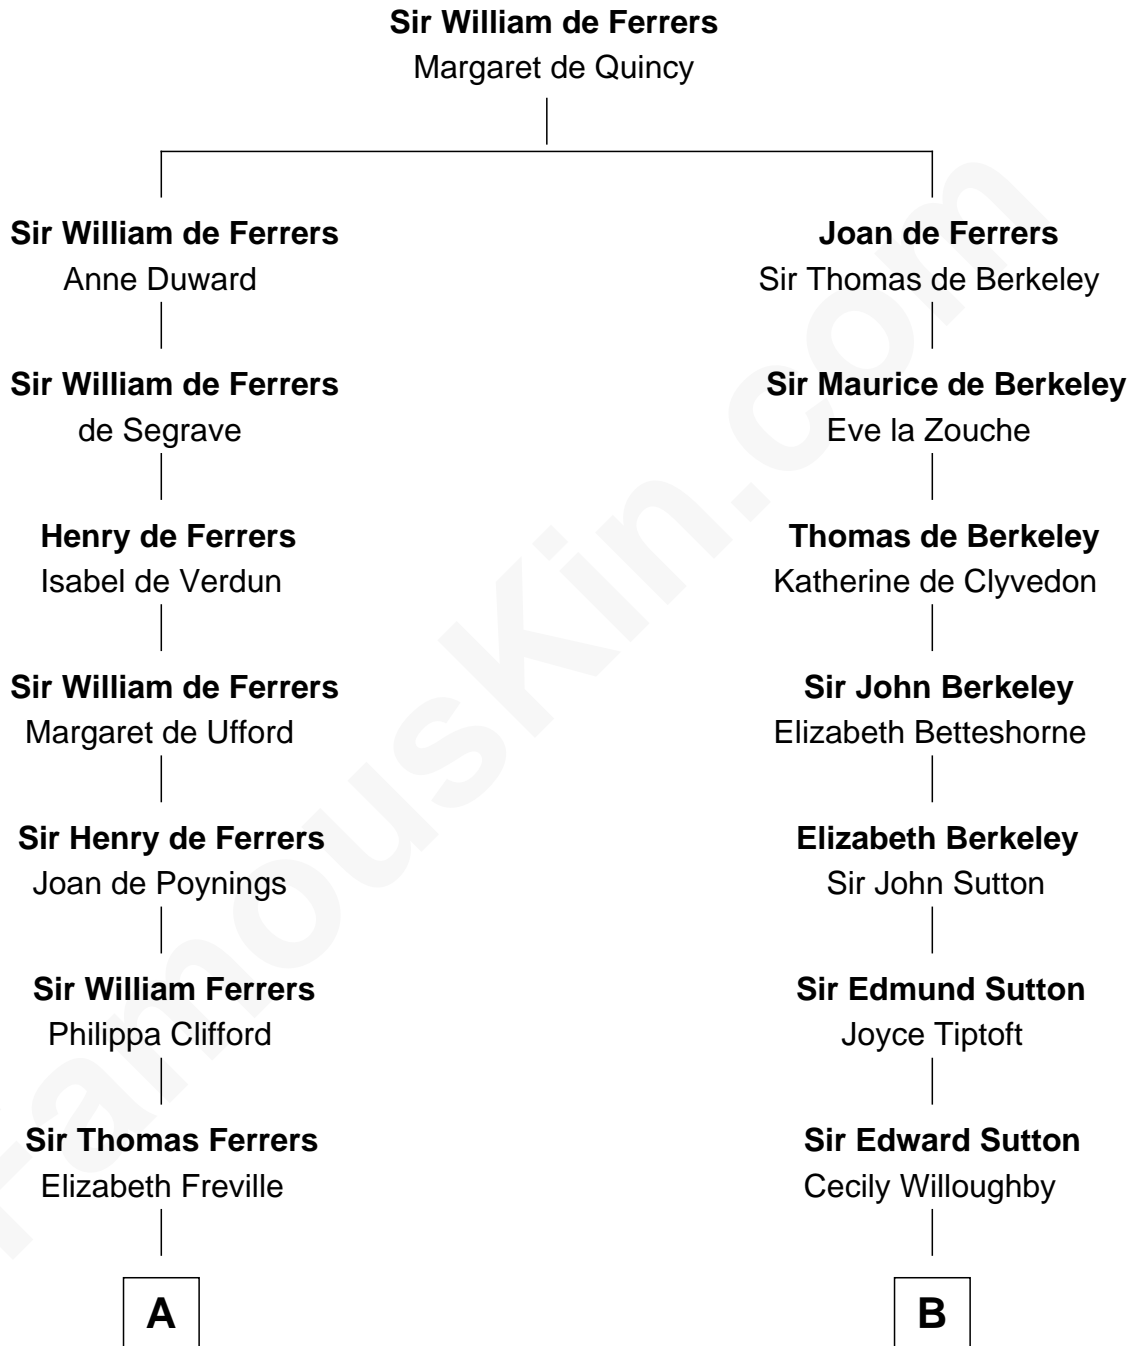

FamousKin.com

Relationship Chart of

Hetty Green

"The Witch of Wall Street"

18th cousin 1 time removed of

Oliver Wendell Holmes, Jr.

U.S. Supreme Court Justice

C

Gideon Howland
Mehitable Howland

Abby Slocum Howland
Edward Mott Robinson

Hetty Green
"The Witch of Wall Street"

D

Oliver Wendell Holmes
Amelia Lee Jackson

Oliver Wendell Holmes, Jr.
U.S. Supreme Court Justice