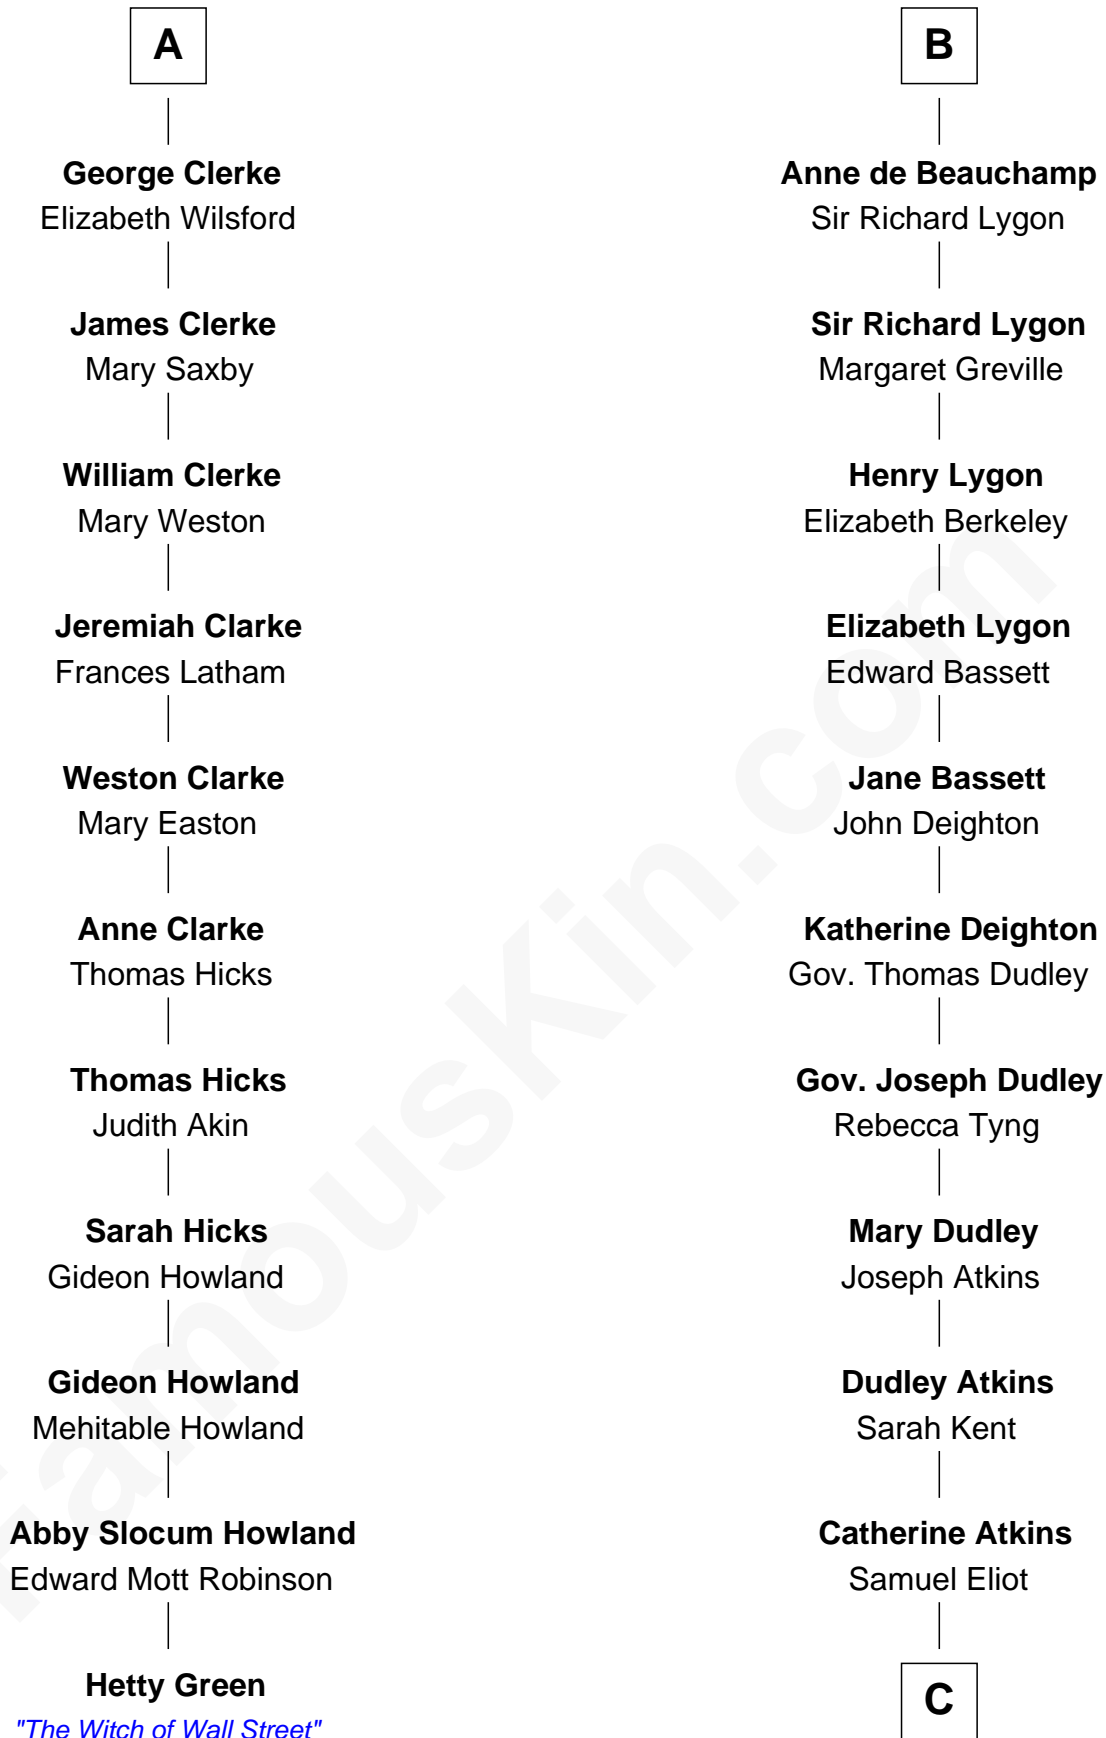

FamousKin.com

Relationship Chart of

Hetty Green

"The Witch of Wall Street"

17th cousin 4 times removed of

Endicott Peabody

62nd Governor of Massachusetts

C

Mary Harrison Eliot

Edmund Dwight

Mary Eliot Dwight

Dr. Samuel Parkman

Henry Parkman

Mary Frances Parker

Mary Elizabeth Parkman

Rt. Rev. Malcolm Endicott Peabody