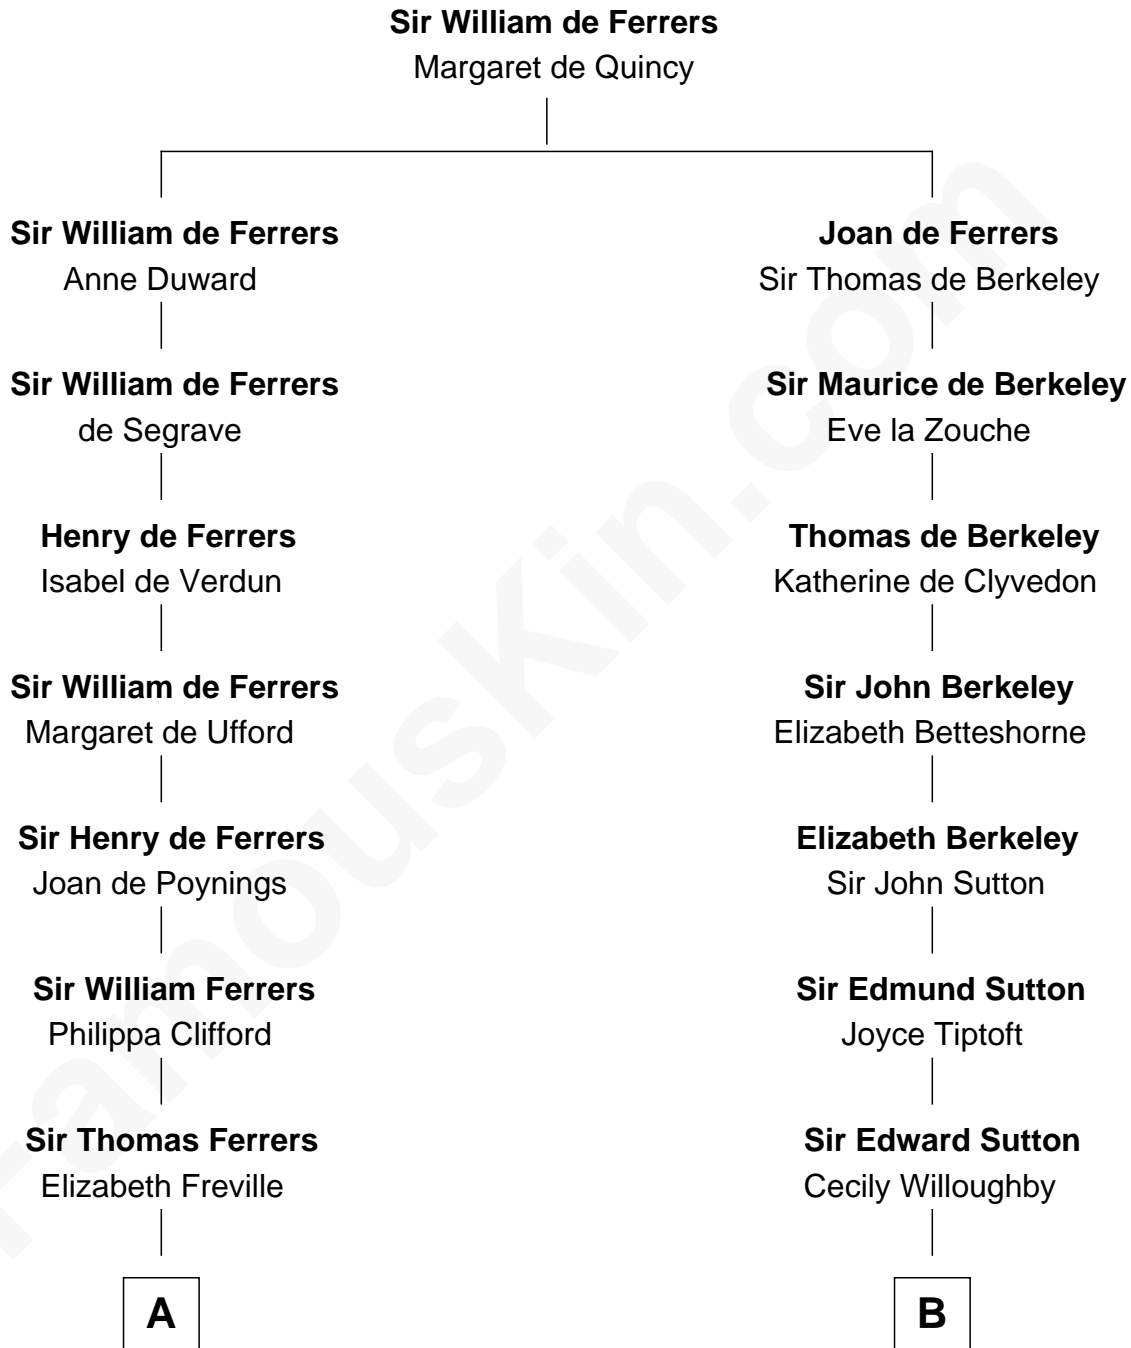

FamousKin.com Relationship Chart of

Hetty Green

"The Witch of Wall Street"

19th cousin of

Endicott Peabody

62nd Governor of Massachusetts

C

Gideon Howland
Mehitable Howland

Abby Slocum Howland
Edward Mott Robinson

Hetty Green
"The Witch of Wall Street"

D

Henry Parkman
Mary Frances Parker

Mary Elizabeth Parkman
Rt. Rev. Malcolm Endicott Peabody

Endicott Peabody
62nd Governor of Massachusetts