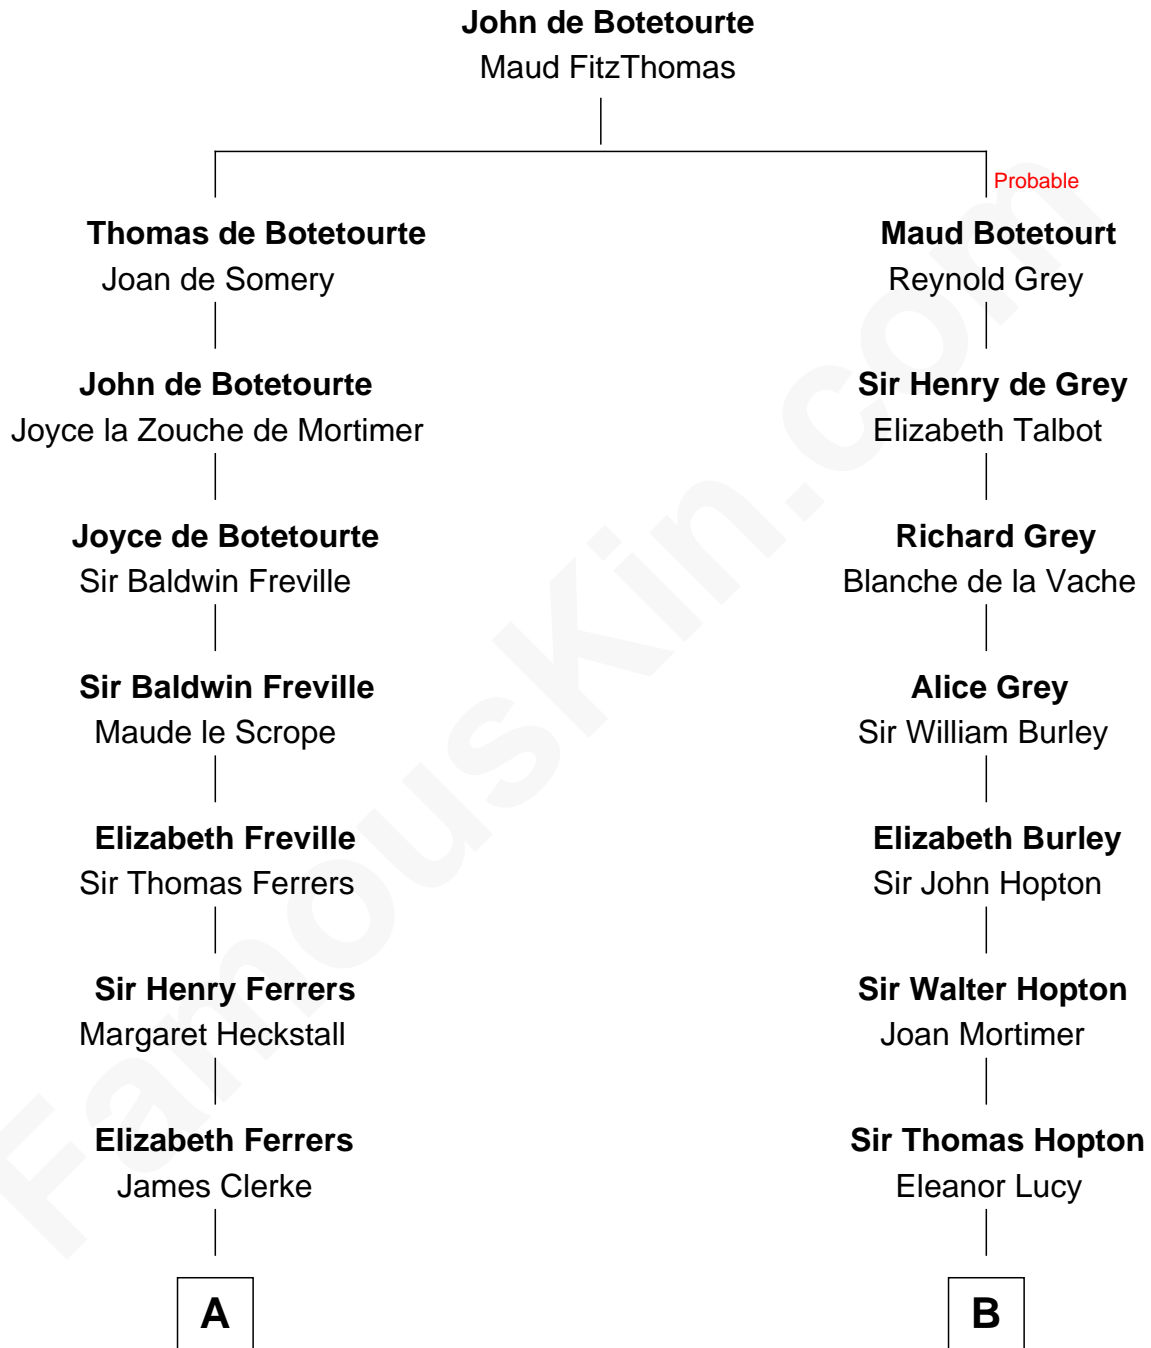

FamousKin.com

Relationship Chart of

Hetty Green

"The Witch of Wall Street"

17th cousin 3 times removed of

James Russell Lowell

American "Fireside" Poet

C

James Russell
Katharine Graves

Rebecca Russell
John Lowell

Rev. Charles Lowell
Harriet Brackett Spence

James Russell Lowell
American "Fireside" Poet