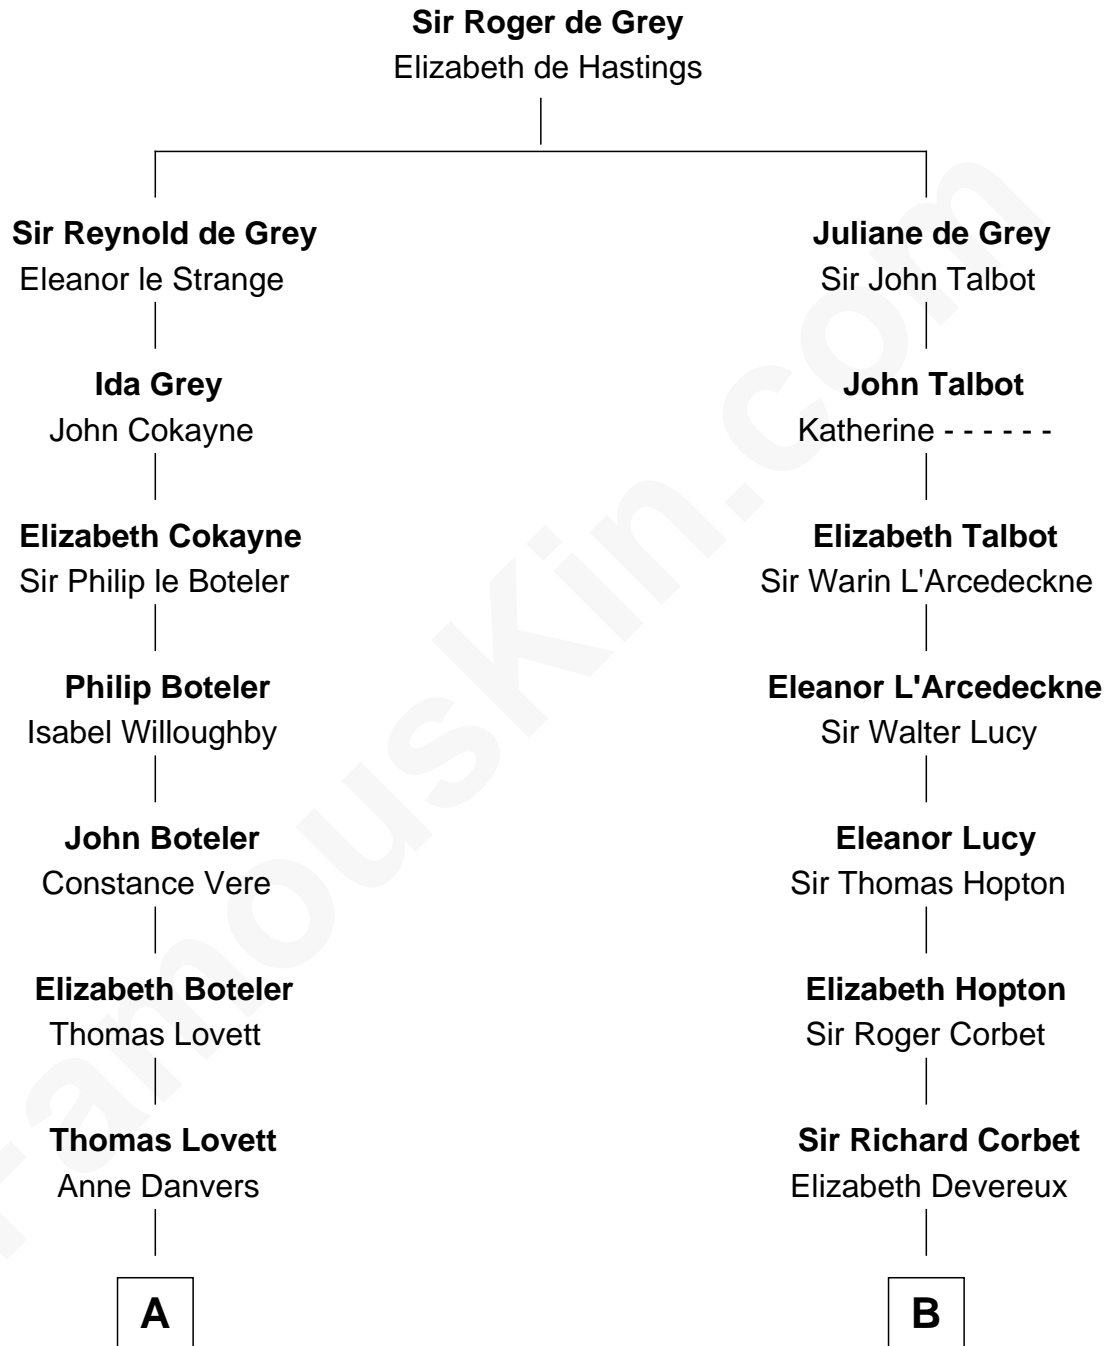

FamousKin.com

Relationship Chart of

Hetty Green

"The Witch of Wall Street"

17th cousin 1 time removed of

James Russell Lowell

American "Fireside" Poet