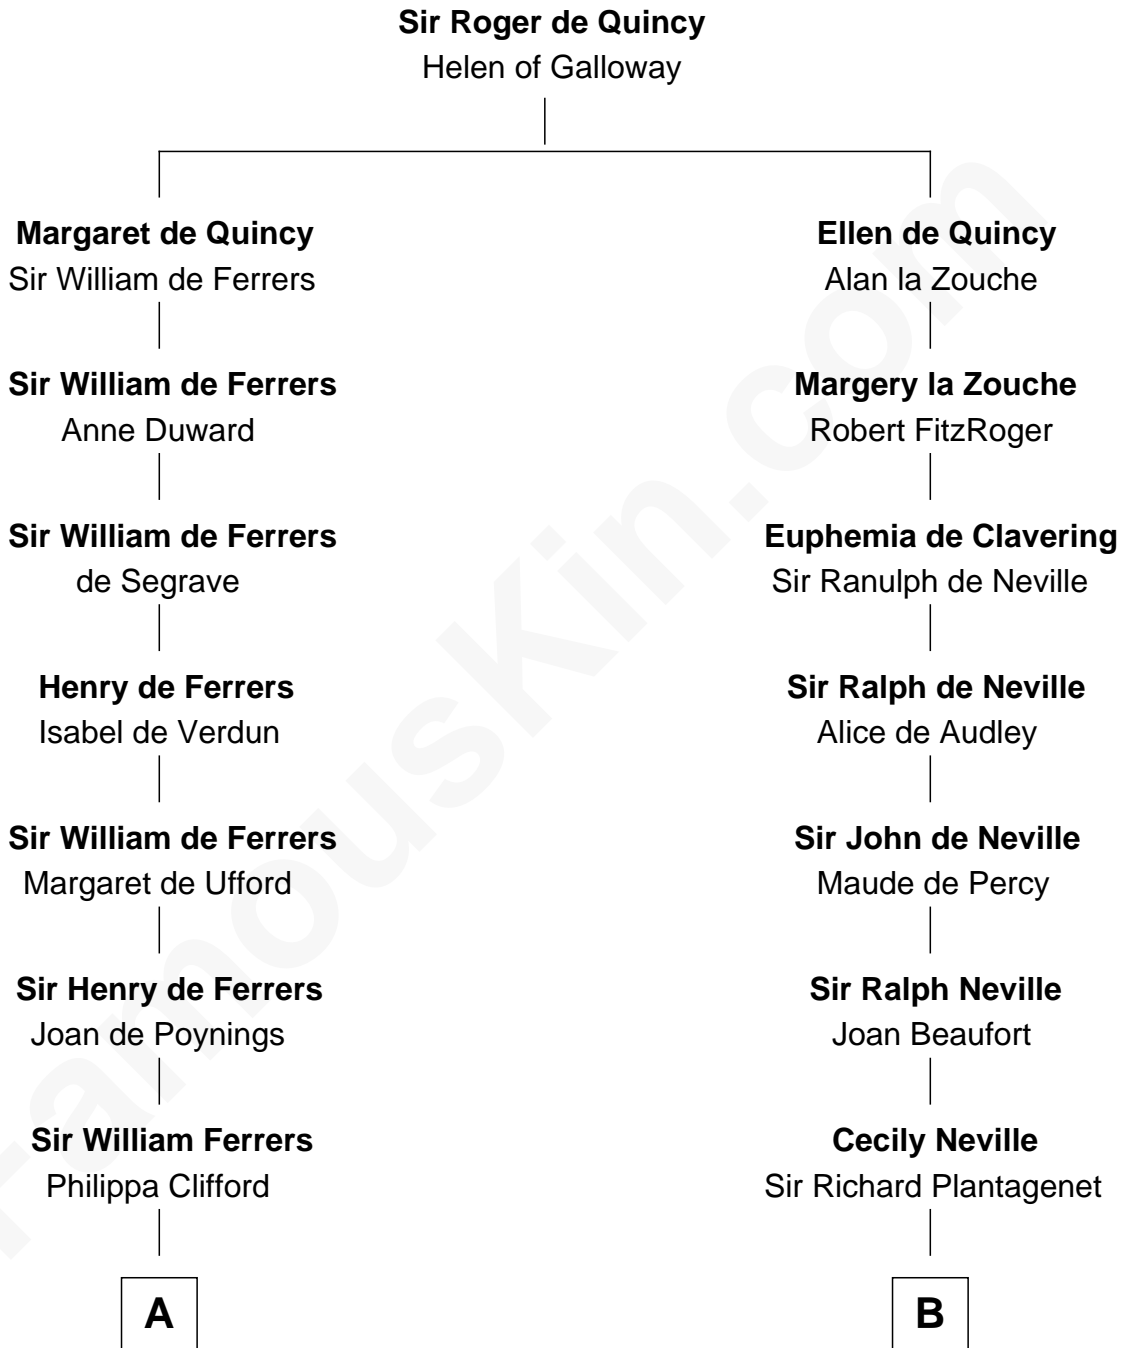

FamousKin.com

Relationship Chart of

Hetty Green

"The Witch of Wall Street"

20th cousin 1 time removed of

James Russell Lowell

American "Fireside" Poet

C

Sarah Hicks

Gideon Howland

Gideon Howland

Mehitable Howland

Abby Slocum Howland

Edward Mott Robinson

Hetty Green

"The Witch of Wall Street"