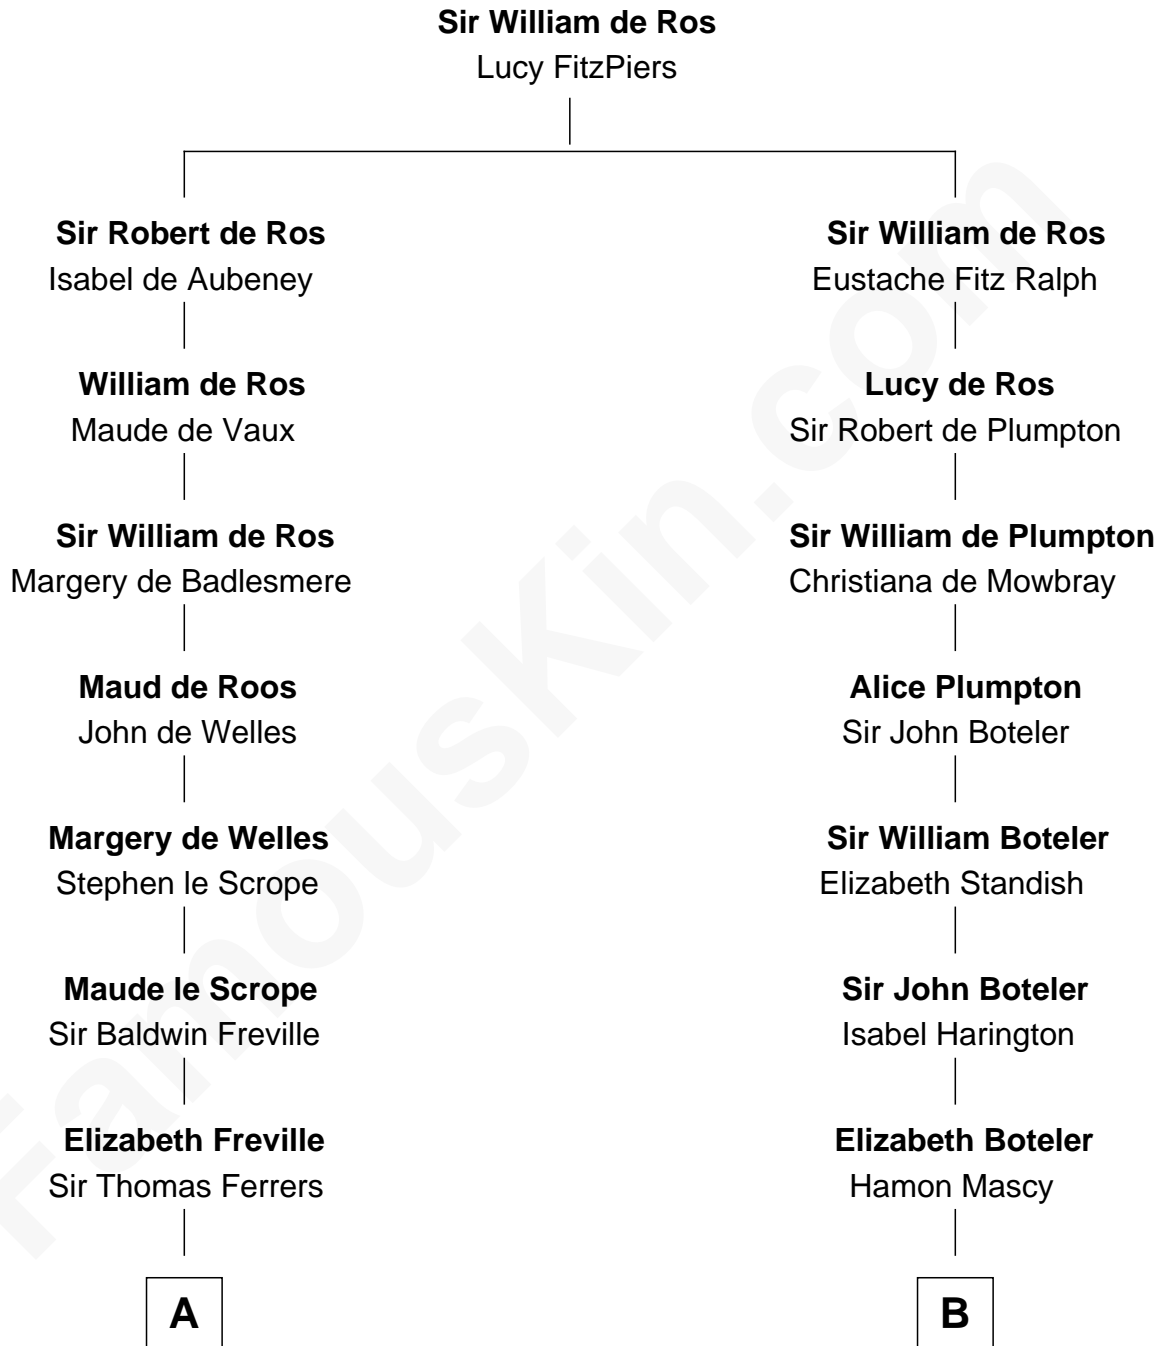

FamousKin.com

Relationship Chart of

Hetty Green

"The Witch of Wall Street"

18th cousin 1 time removed of

Capt. William Lewis Herndon

Captain of the ill fated S.S. Central America

C

Gideon Howland
Mehitable Howland

Abby Slocum Howland
Edward Mott Robinson

Hetty Green
"The Witch of Wall Street"

D

Dabney Herndon
Elizabeth Hull

Capt. William Lewis Herndon
Captain of the S.S. Central America