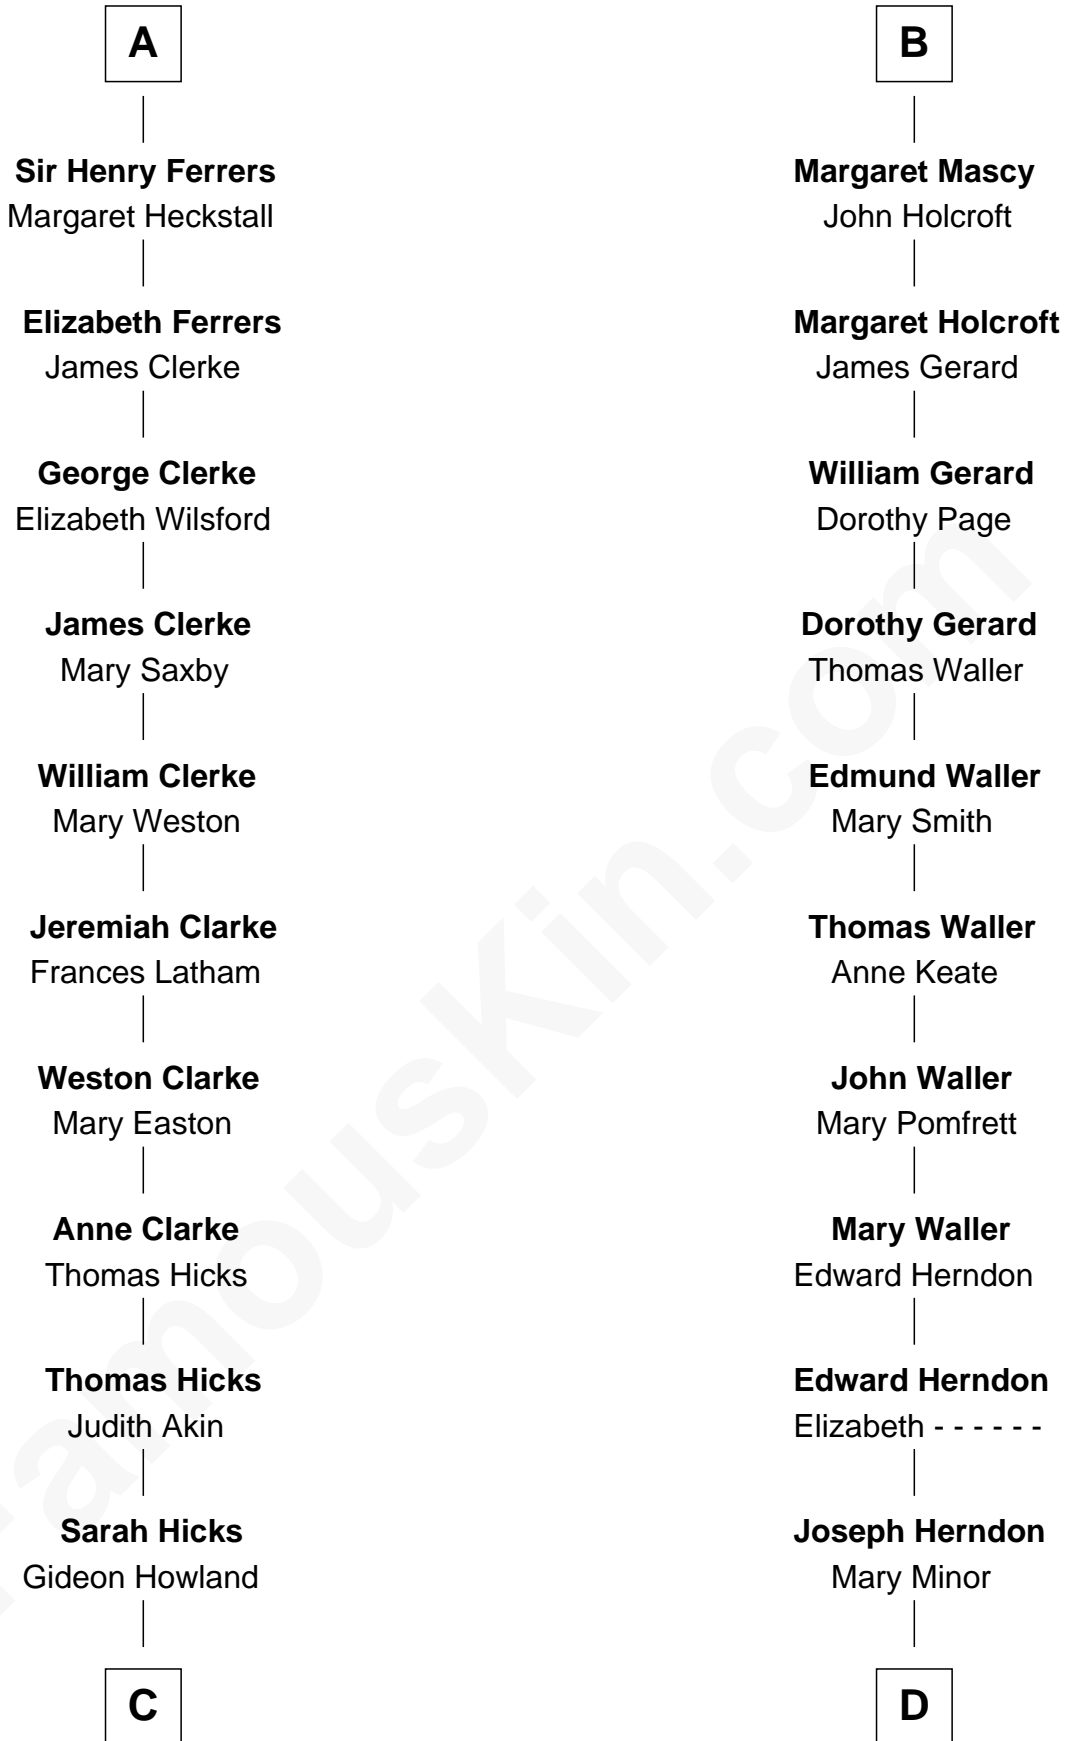

FamousKin.com

Relationship Chart of

Hetty Green

"The Witch of Wall Street"

18th cousin 1 time removed of

Capt. William Lewis Herndon

Captain of the ill fated S.S. Central America

C

Gideon Howland
Mehitable Howland

Abby Slocum Howland
Edward Mott Robinson

Hetty Green
"The Witch of Wall Street"

D

Dabney Herndon
Elizabeth Hull

Capt. William Lewis Herndon
Captain of the S.S. Central America