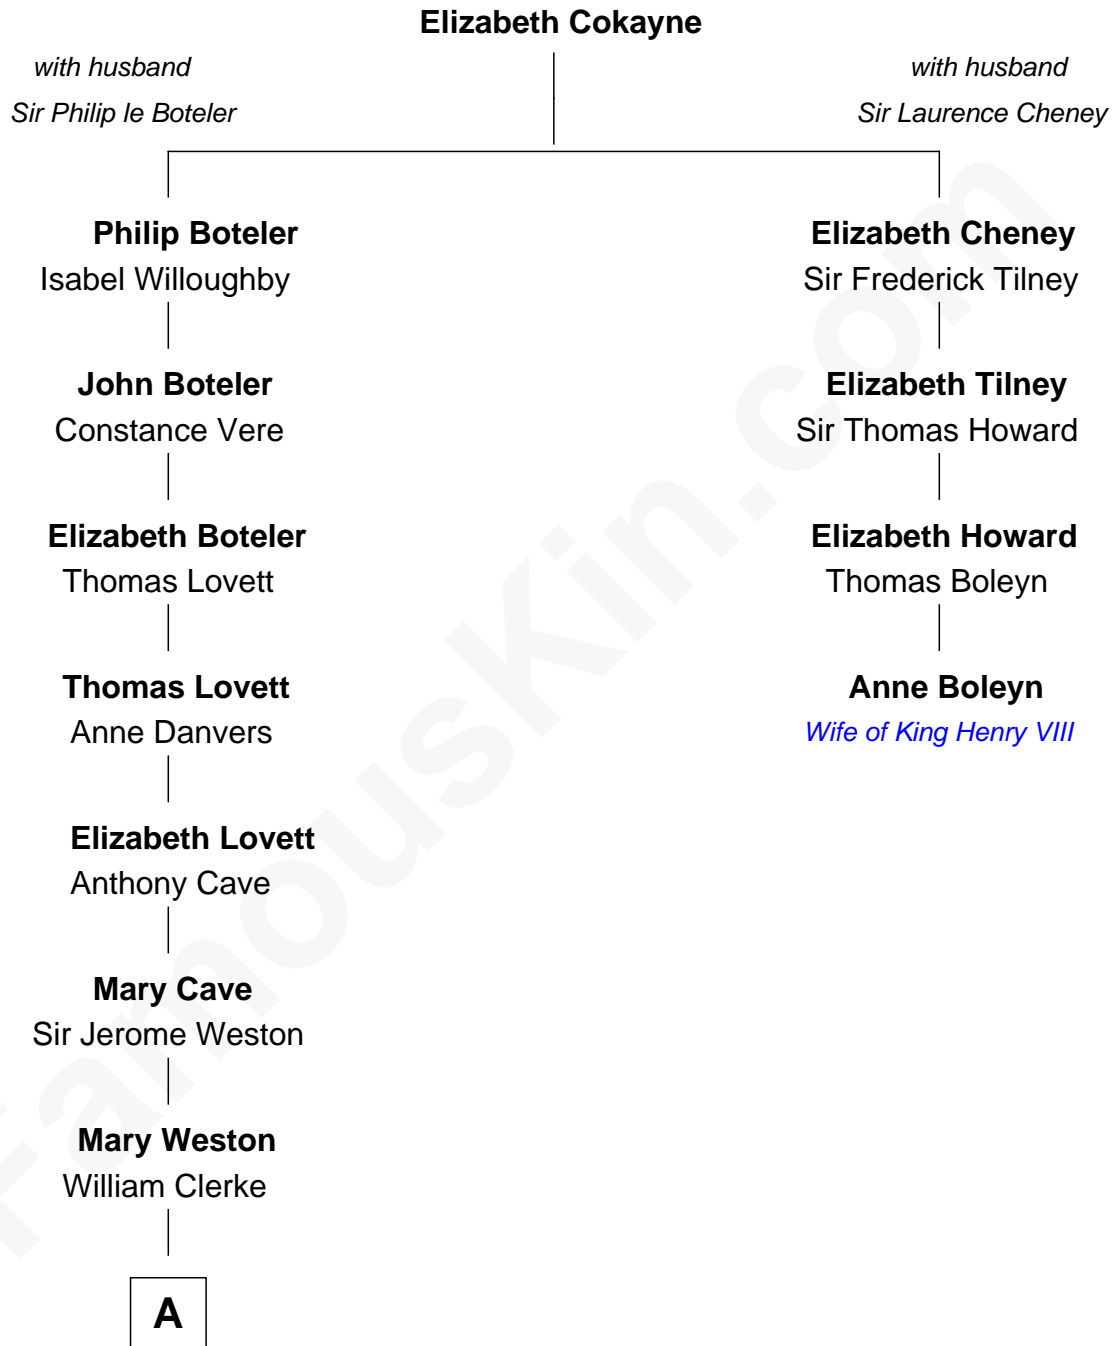

FamousKin.com Relationship Chart of

Hetty Green

"The Witch of Wall Street"

3rd cousin 11 times removed of

Anne Boleyn

2nd Wife of King Henry VIII

A

Jeremiah Clarke

Frances Latham

Weston Clarke

Mary Easton

Anne Clarke

Thomas Hicks

Thomas Hicks

Judith Akin

Sarah Hicks