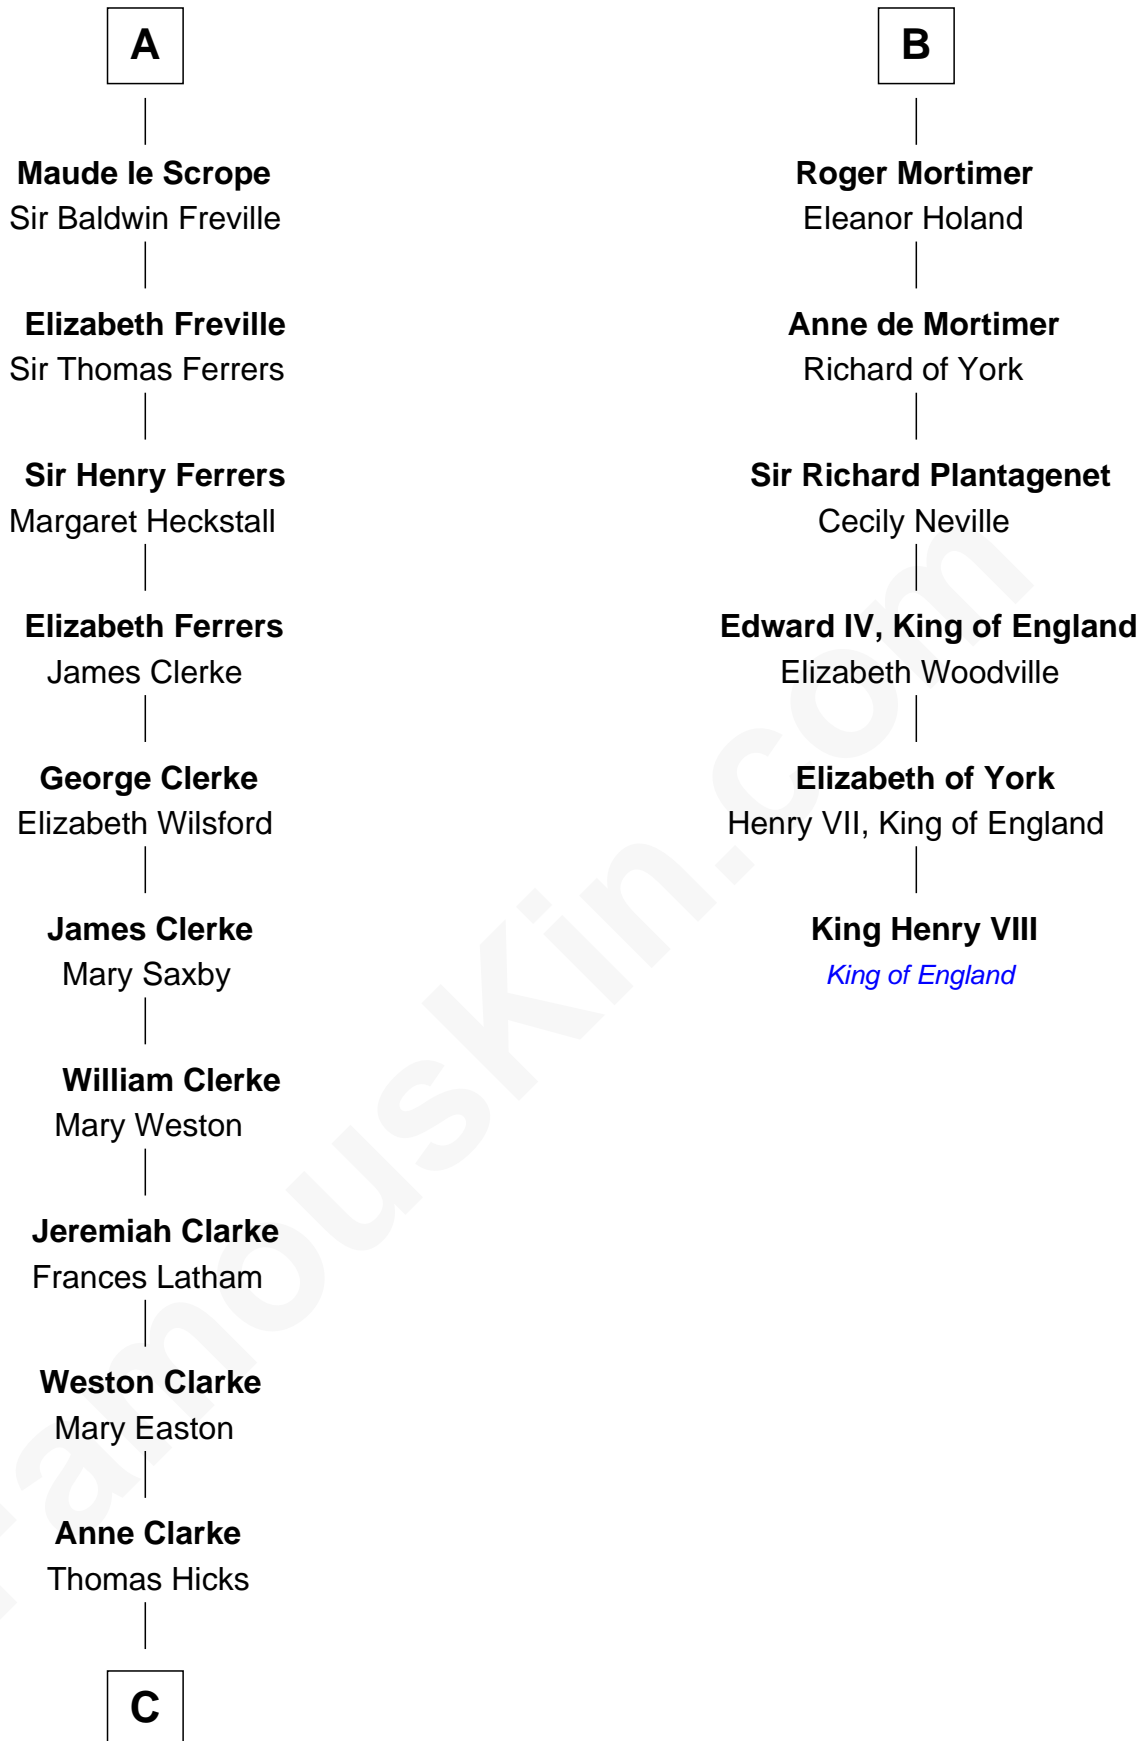

FamousKin.com Relationship Chart of

Hetty Green

"The Witch of Wall Street"

12th cousin 9 times removed of

King Henry VIII

King of England

Gerald FitzMaurice

Eve de Bermingham

Edward Mott Robinson

—
Hetty Green

"The Witch of Wall Street"

FamousKin.com