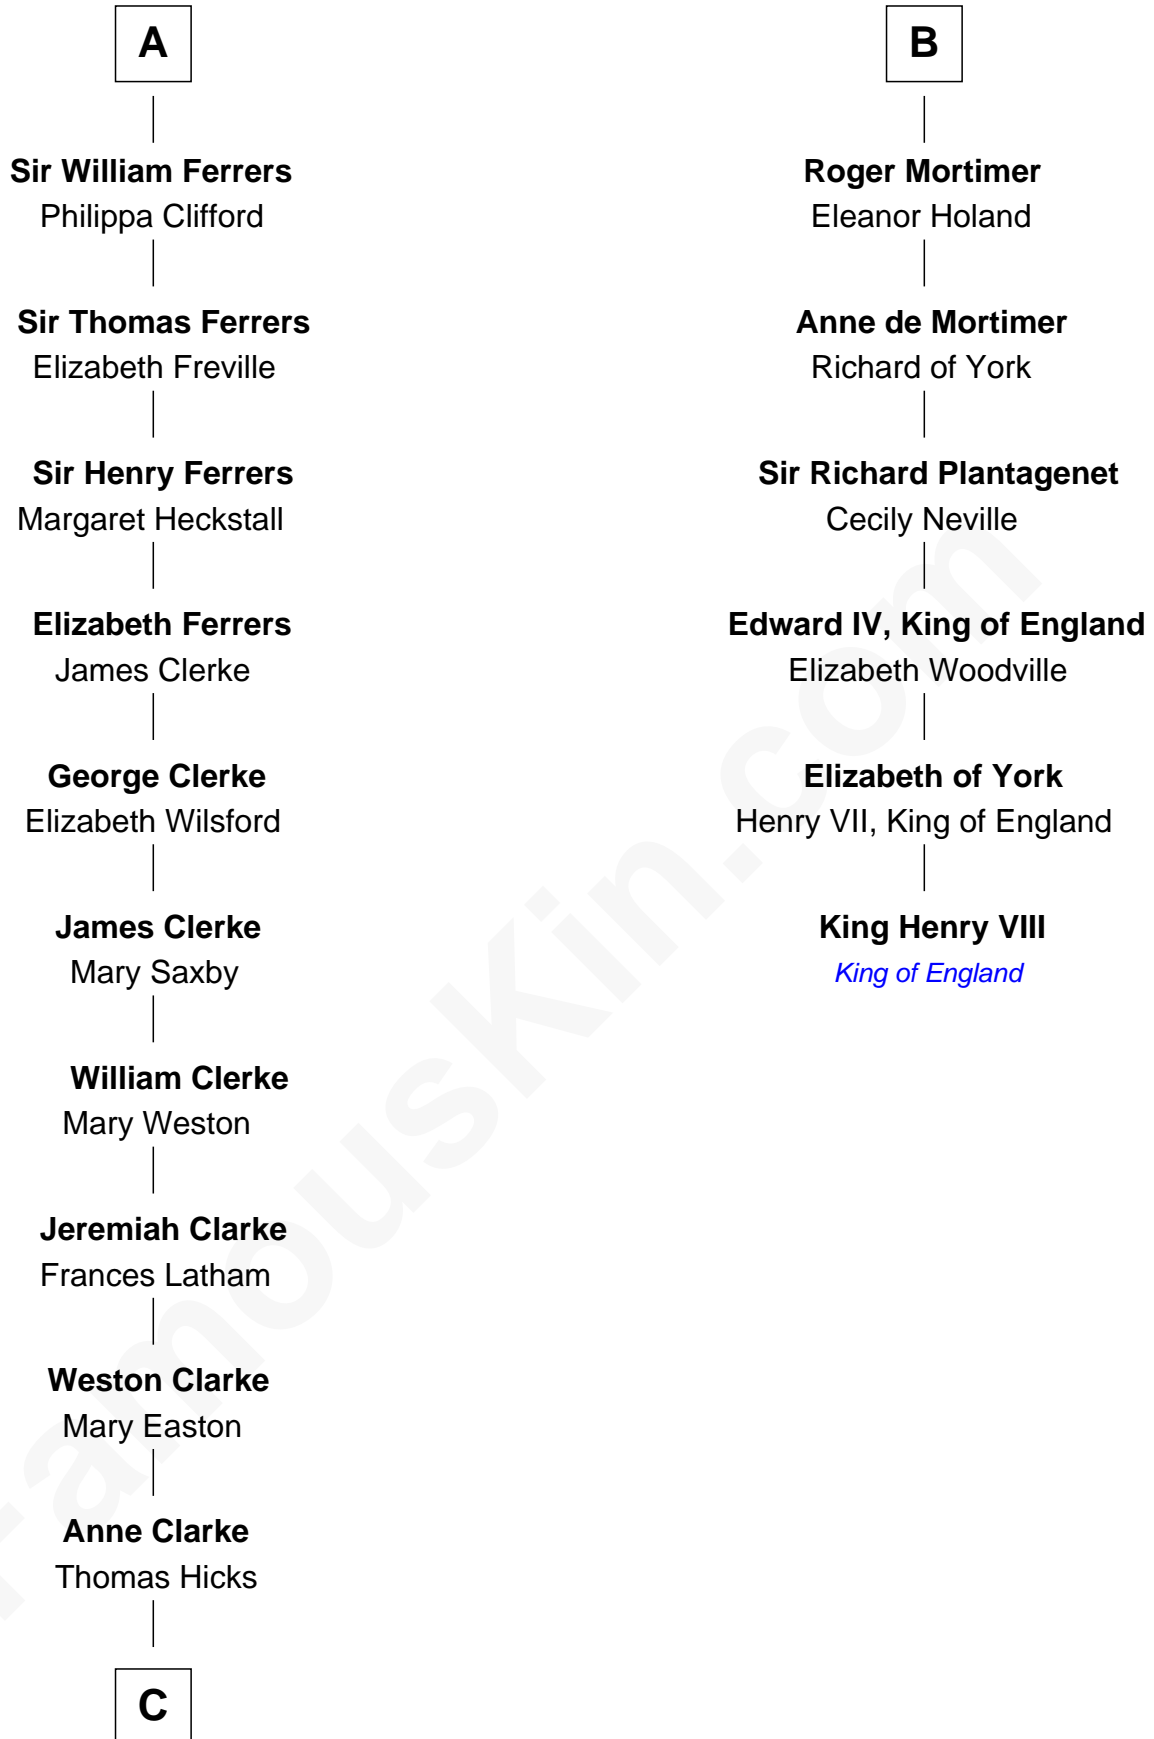

## Relationship Chart of

### Hetty Green

*"The Witch of Wall Street"*

12th cousin 9 times removed of

**King Henry VIII**  
*King of England*

**Sir Robert II de Quincy**  
Hawise of Chester

**C**

—  
**Thomas Hicks**

Judith Akin

—  
**Sarah Hicks**

Gideon Howland

—  
**Gideon Howland**

Mehitable Howland

—  
**Abby Slocum Howland**

Edward Mott Robinson

—  
**Hetty Green**

*"The Witch of Wall Street"*