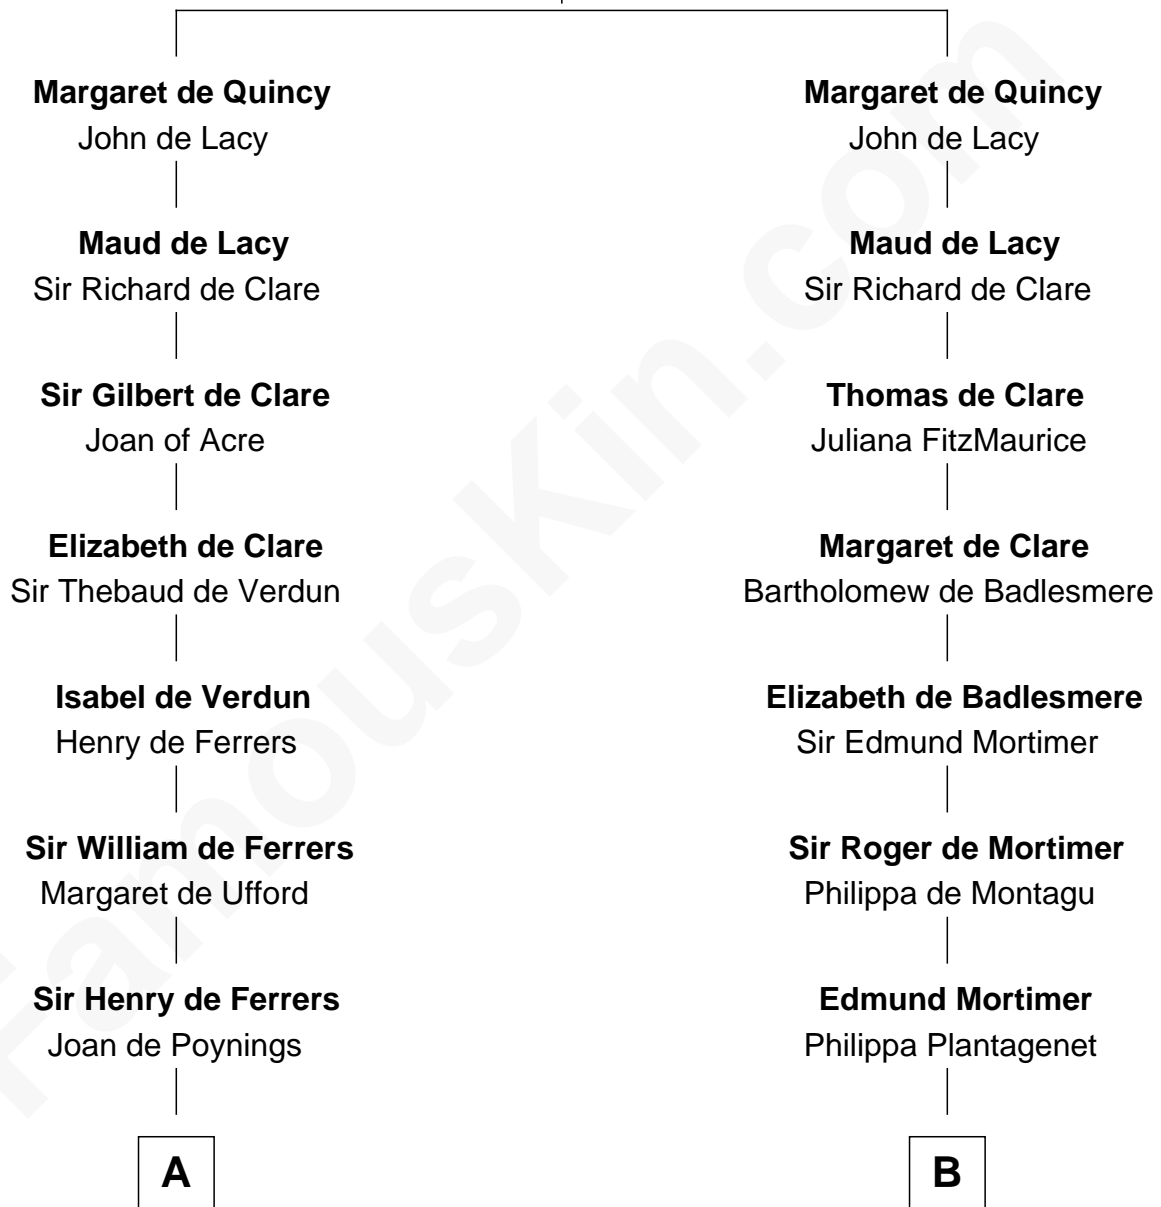

## Relationship Chart of

### Hetty Green

*"The Witch of Wall Street"*

12th cousin 9 times removed of

**King Henry VIII**  
*King of England*

**Sir Robert II de Quincy**  
Hawise of Chester

**C**

—  
**Thomas Hicks**

Judith Akin

—  
**Sarah Hicks**

Gideon Howland

—  
**Gideon Howland**

Mehitable Howland

—  
**Abby Slocum Howland**

Edward Mott Robinson

—  
**Hetty Green**

*"The Witch of Wall Street"*