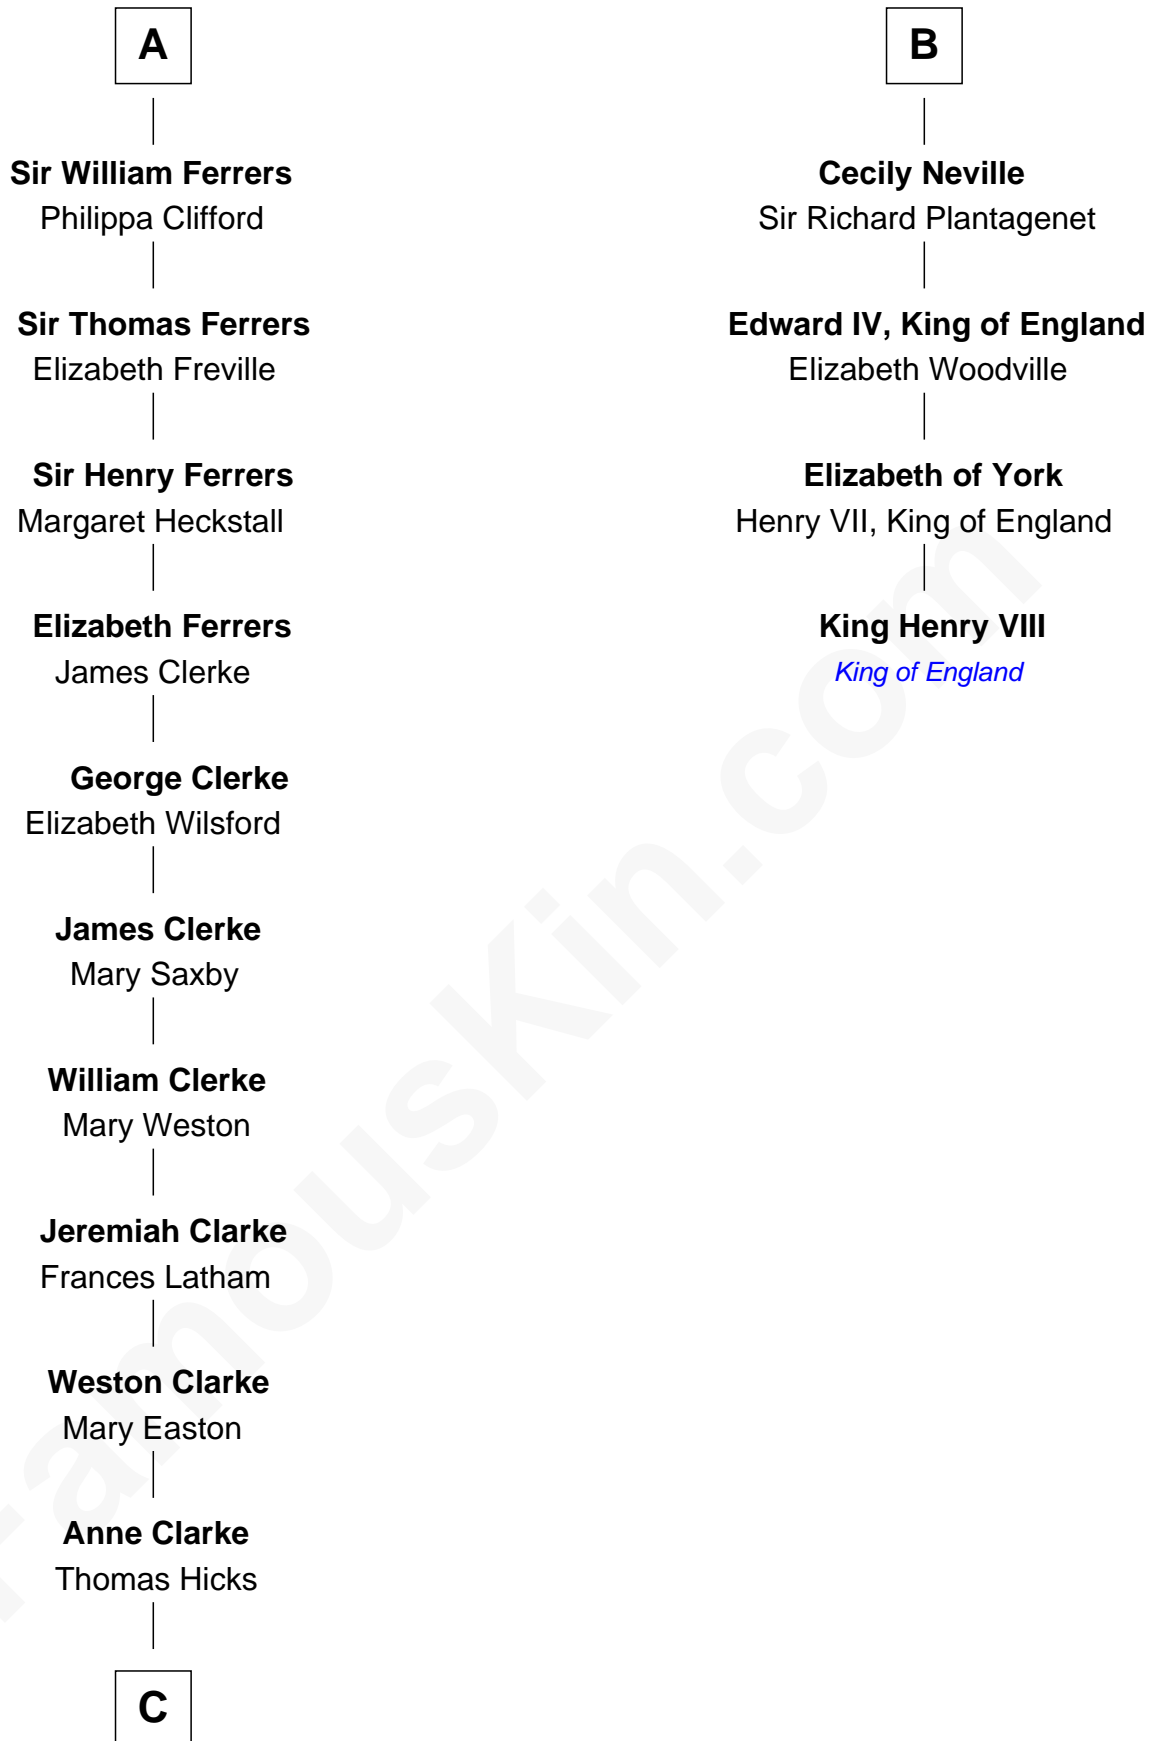

# FamousKin.com Relationship Chart of

**Hetty Green**

*"The Witch of Wall Street"*

10th cousin 11 times removed of

**King Henry VIII**

*King of England*

**C**

Thomas Hicks

Judith Akin

Sarah Hicks

Gideon Howland

Gideon Howland

Mehitable Howland

Abby Slocum Howland

Edward Mott Robinson

Hetty Green

*"The Witch of Wall Street"*

FamousKin.com