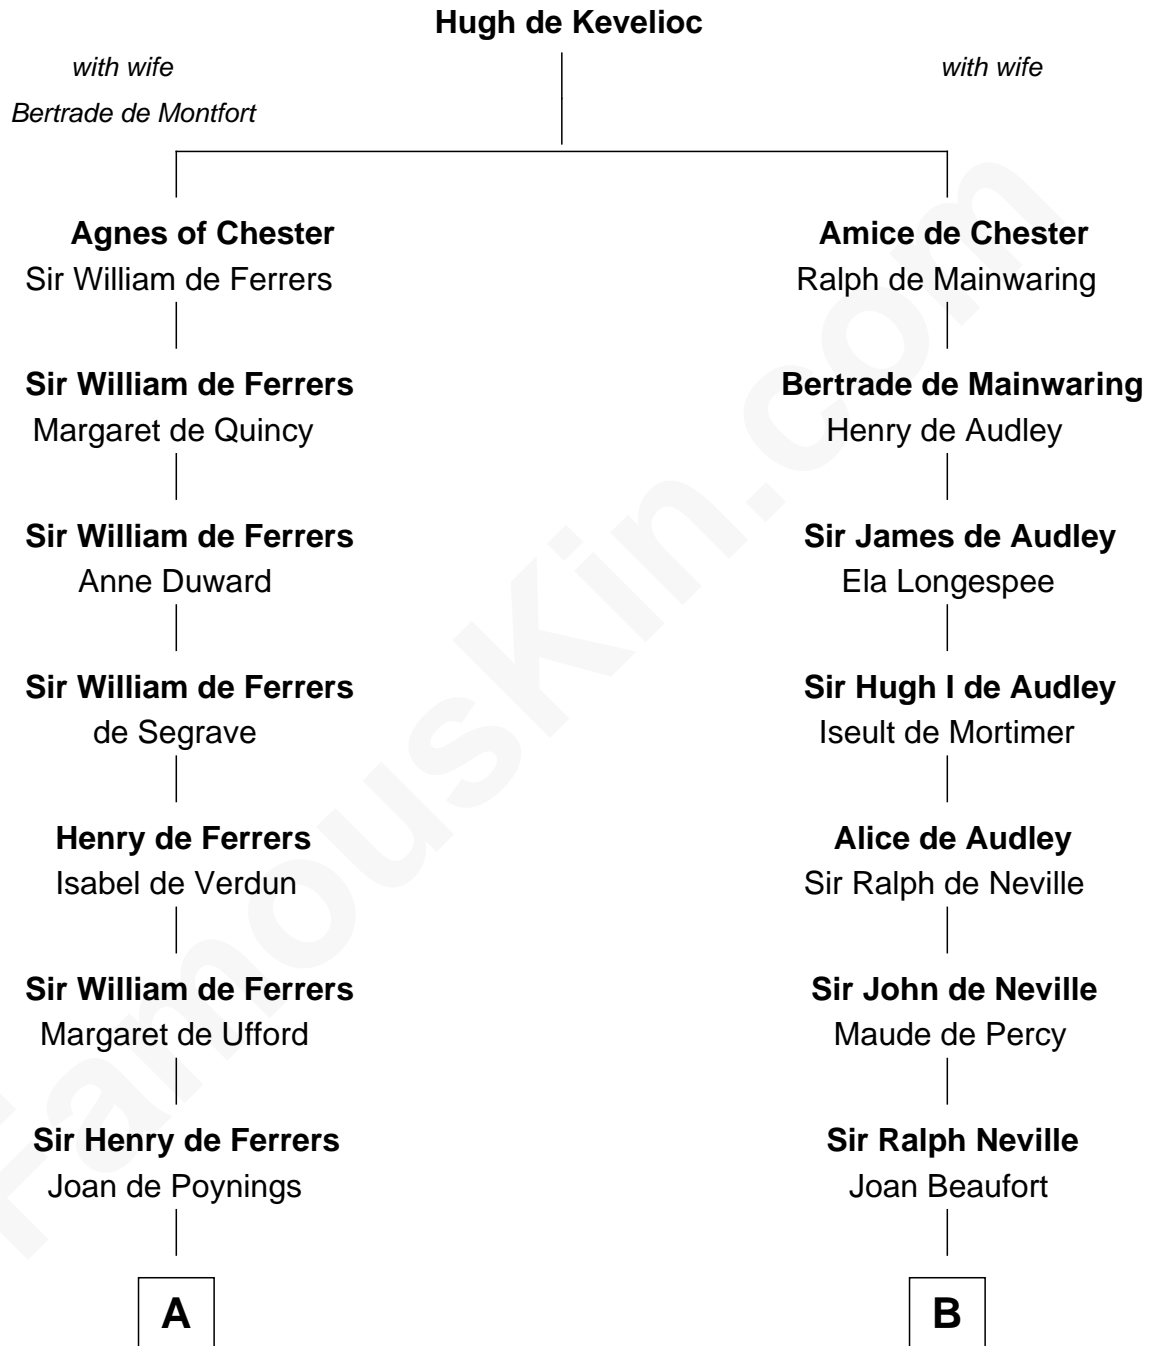

# FamousKin.com Relationship Chart of

**Hetty Green**

*"The Witch of Wall Street"*

10th cousin 11 times removed of

**King Henry VIII**

*King of England*

**C**

Thomas Hicks

Judith Akin

Sarah Hicks

Gideon Howland

Gideon Howland

Mehitable Howland

Abby Slocum Howland

Edward Mott Robinson

Hetty Green

*"The Witch of Wall Street"*

FamousKin.com