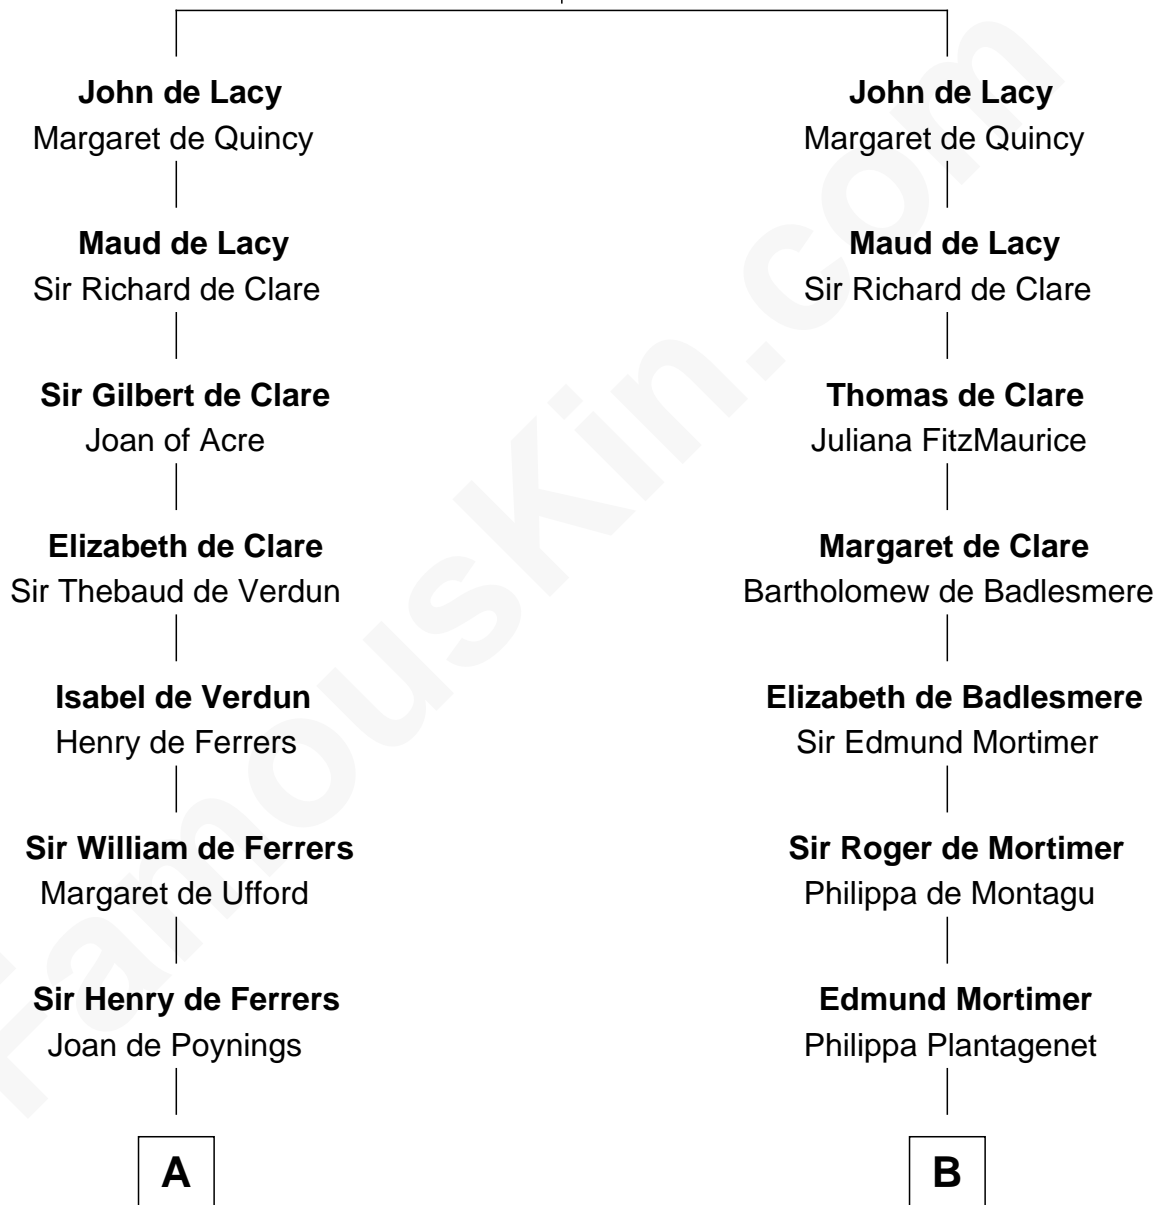

FamousKin.com Relationship Chart of

Hetty Green

"The Witch of Wall Street"

12th cousin 9 times removed of

King Henry VIII

King of England

Roger de Lacy

Maud de Clere

Edward Mott Robinson

Hetty Green

"The Witch of Wall Street"

FamousKin.com