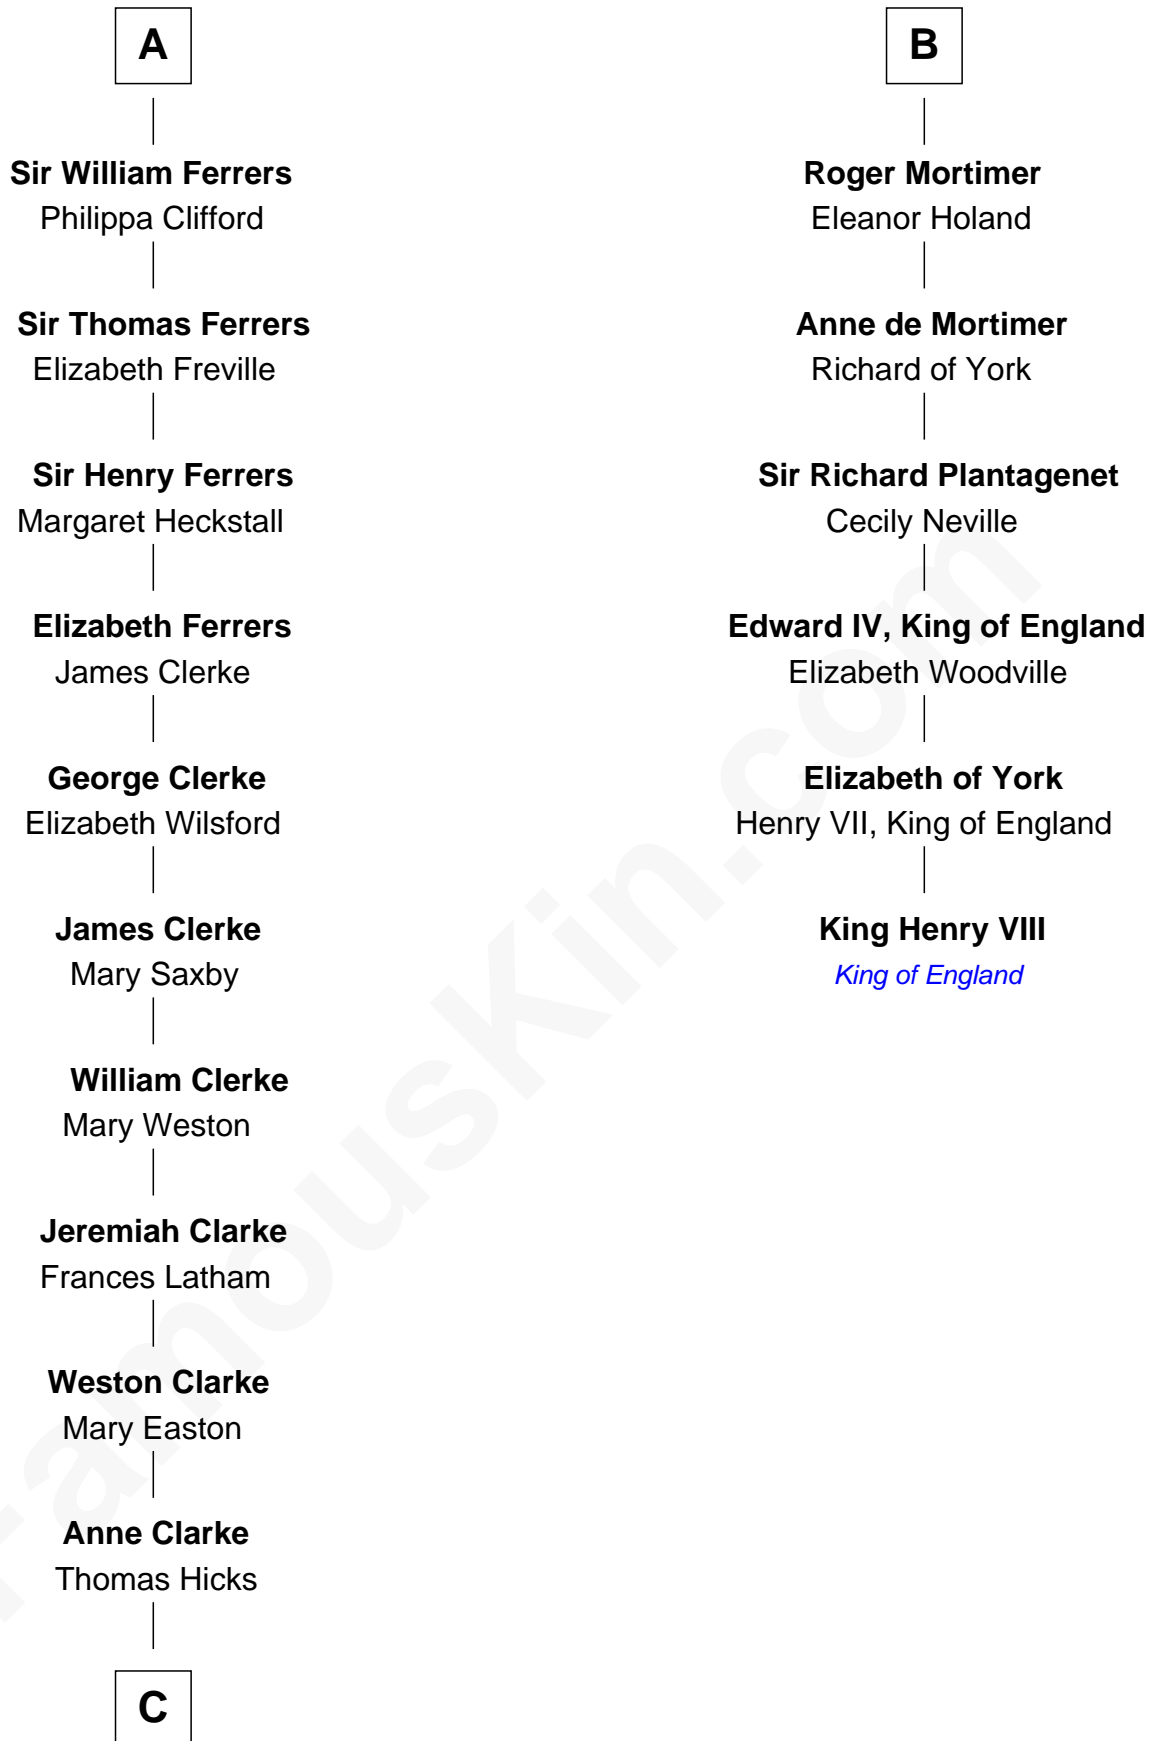

FamousKin.com Relationship Chart of

Hetty Green

"The Witch of Wall Street"

12th cousin 9 times removed of

King Henry VIII

King of England

Roger de Lacy

Maud de Clere

Edward Mott Robinson

Hetty Green

"The Witch of Wall Street"

FamousKin.com