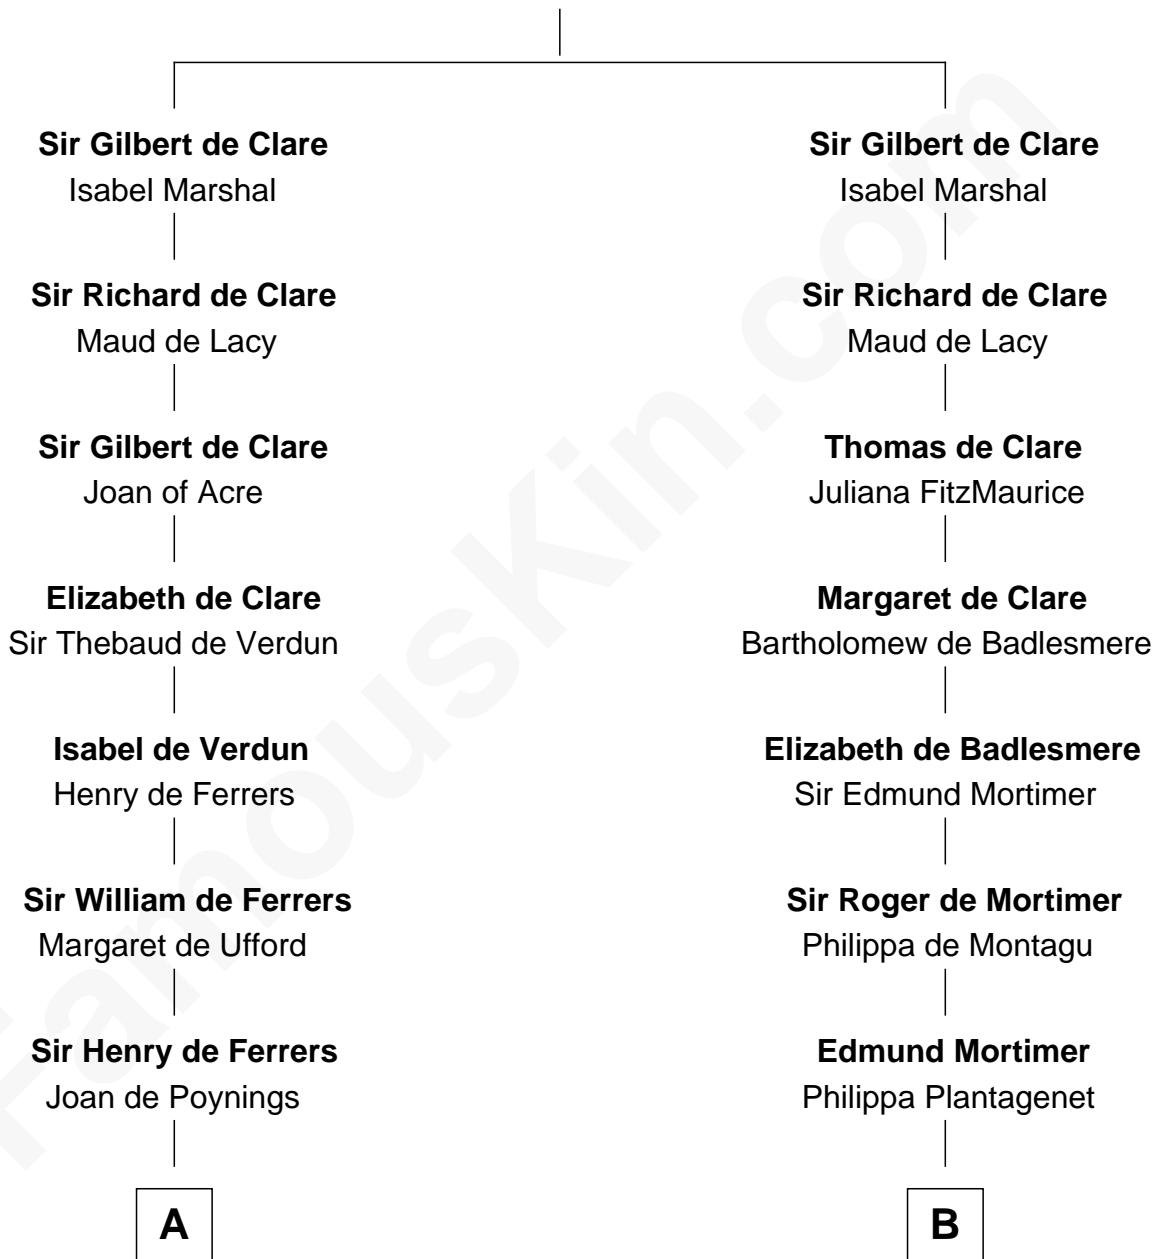

# FamousKin.com Relationship Chart of

**Hetty Green**

*"The Witch of Wall Street"*

12th cousin 9 times removed of

**King Henry VIII**

*King of England*

**Richard de Clare**  
Amice of Gloucester

**C**

Thomas Hicks

Judith Akin

Sarah Hicks

Gideon Howland

Gideon Howland

Mehitable Howland

Abby Slocum Howland

Edward Mott Robinson

Hetty Green

*"The Witch of Wall Street"*

FamousKin.com