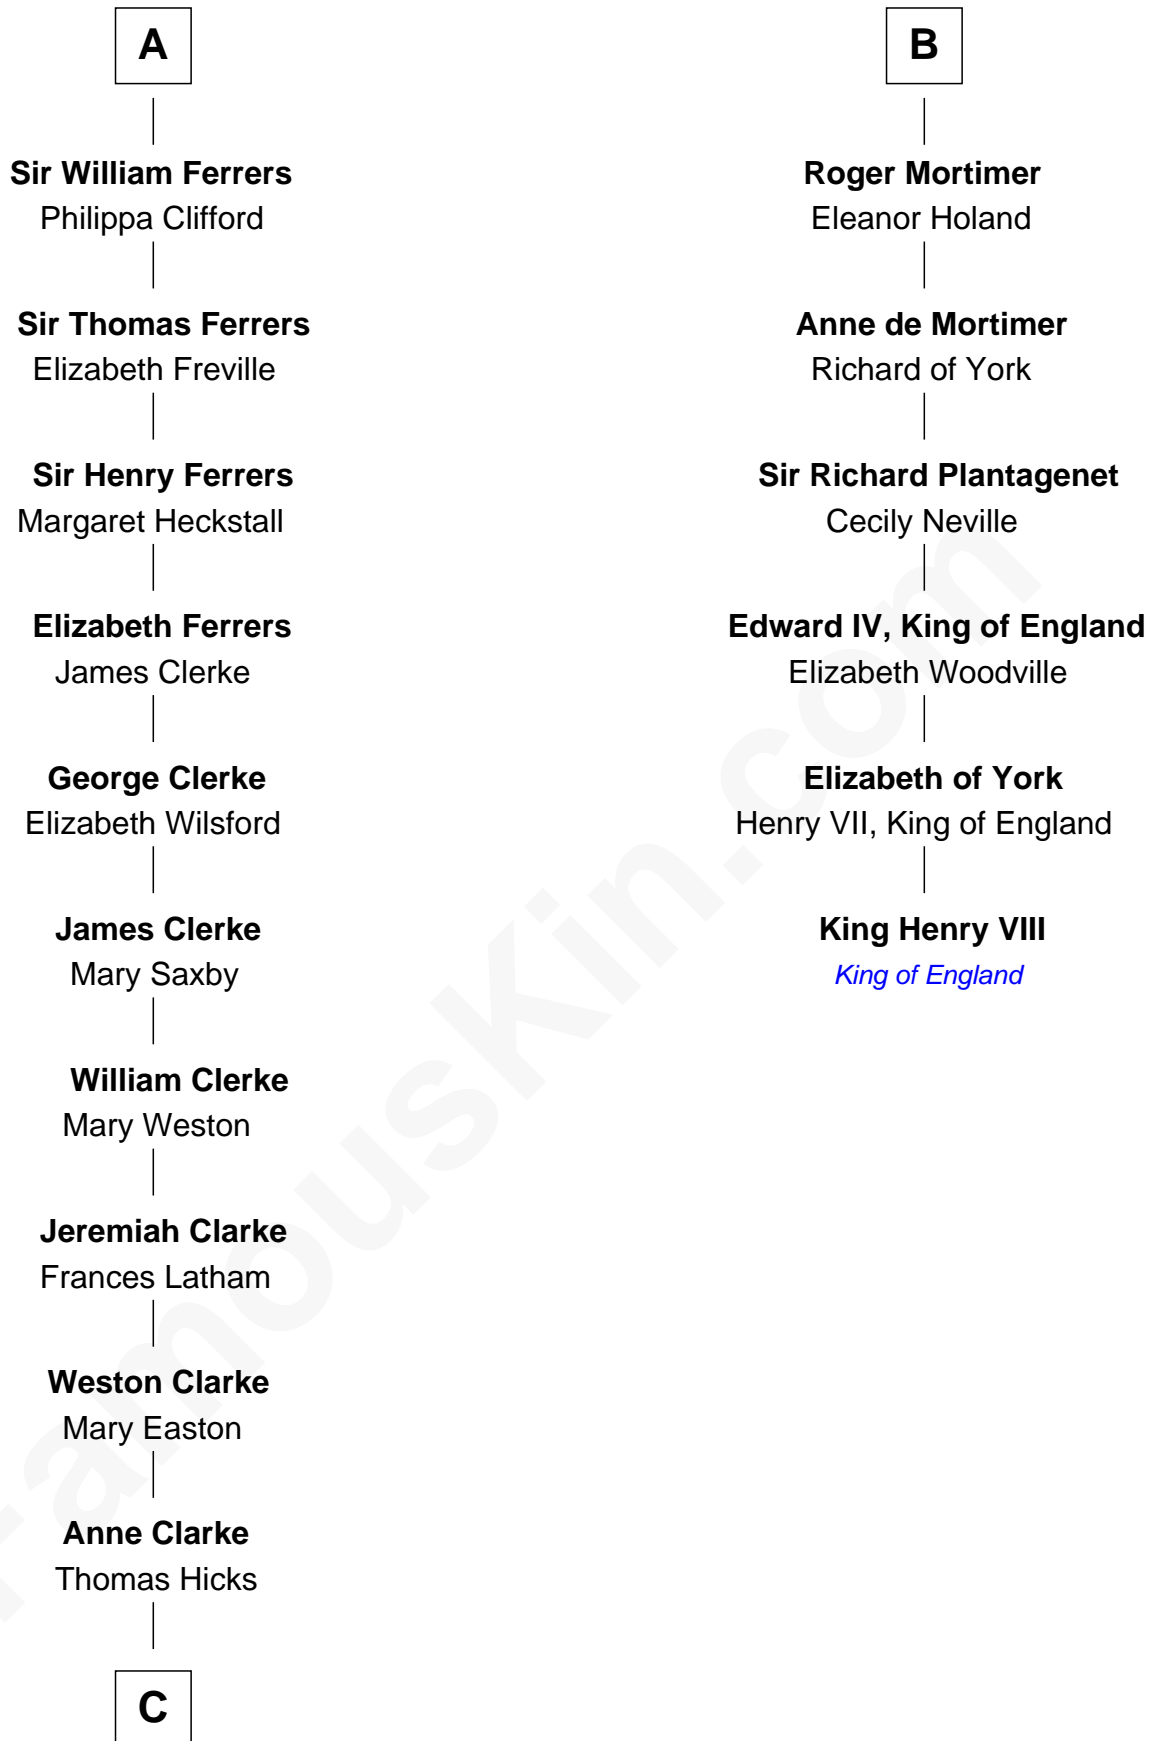

# FamousKin.com Relationship Chart of

**Hetty Green**

*"The Witch of Wall Street"*

12th cousin 9 times removed of

**King Henry VIII**

*King of England*

**Richard de Clare**  
Amice of Gloucester

**C**

Thomas Hicks

Judith Akin

Sarah Hicks

Gideon Howland

Gideon Howland

Mehitable Howland

Abby Slocum Howland

Edward Mott Robinson

Hetty Green

*"The Witch of Wall Street"*

FamousKin.com